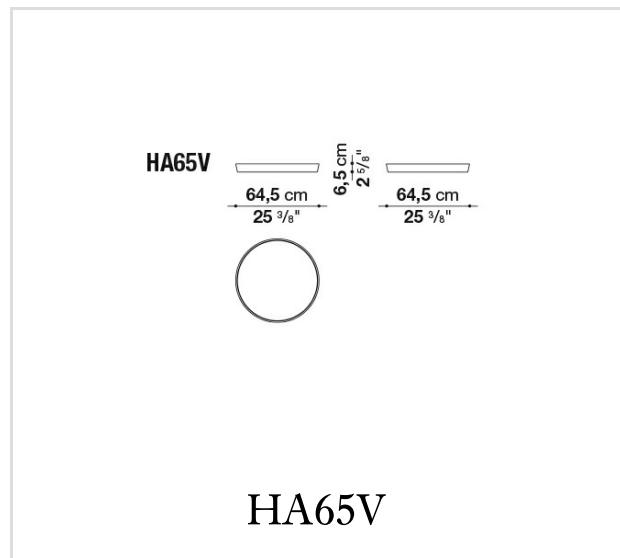

Technical drawings

B&B Italia reserves the right to make technological and aesthetic improvements to its models, including changes to the sizes and materials, without notice. The technical drawings do not define the details of the product. The measurements shown are indicative and may undergo changes. In particular, the dimensions relevant to the padded parts are subject to usage tolerances over time caused by the normal adjustment of the padding. For the specific information, please contact the dealer closest to you.