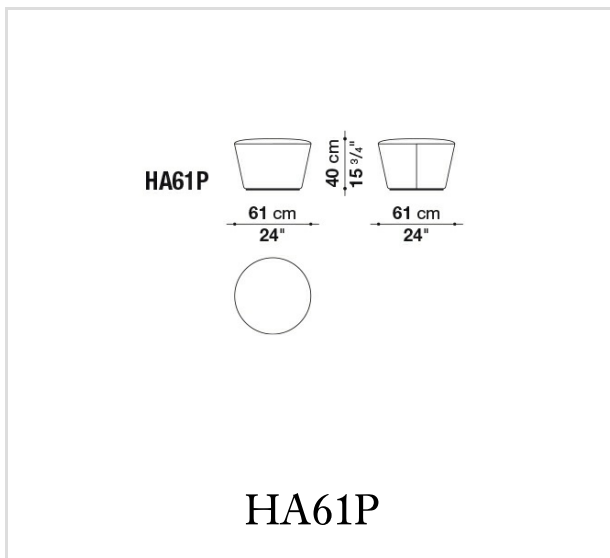


Harbor

ARMCHAIRS

Naoto Fukasawa

Description

Naoto Fukasawa continues his research on upside-down truncated cone shaped seats, and, for this project addresses B&B Italia's need to explore the seating with arms. Two forms are ergonomically designed and developed to obtain a relaxing easy chair with a high back and headrest, and a conversation armchair with a low back. Both armchairs have a rotating base and visible metal hinge in the back that, as with the iconic Papilio series, allow to remove the covering, available in fabric or leather. To these seats are added a third form, a pouf on top of which a tray element can be supported, allowing complementary use as a table.

Technical informations

Technical drawings

B&B Italia reserves the right to make technological and aesthetic improvements to its models, including changes to the sizes and materials, without notice. The technical drawings do not define the details of the product. The measurements shown are indicative and may undergo changes. In particular, the dimensions relevant to the padded parts are subject to usage tolerances over time caused by the normal adjustment of the padding. For the specific information, please contact the dealer closest to you.