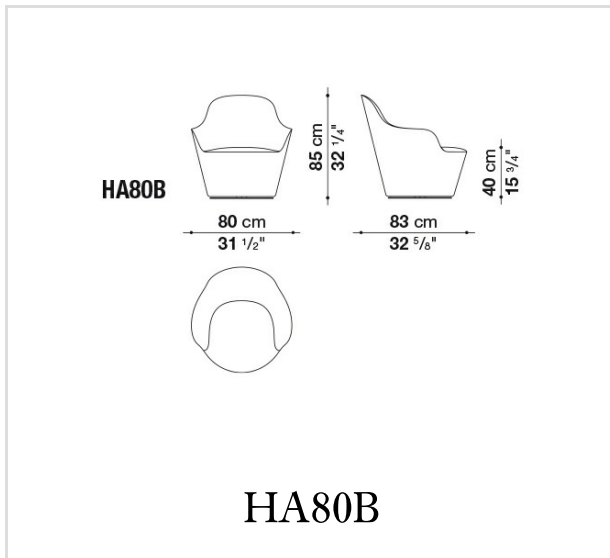


Harbor

ARMCHAIRS

Naoto Fukasawa

Description

Naoto Fukasawa continues his research on upside-down truncated cone shaped seats, and, for this project addresses B&B Italia's need to explore the seating with arms. Two forms are ergonomically designed and developed to obtain a relaxing easy chair with a high back and headrest, and a conversation armchair with a low back. Both armchairs have a rotating base and visible metal hinge in the back that, as with the iconic Papilio series, allow to remove the covering, available in fabric or leather. To these seats are added a third form, a pouf on top of which a tray element can be supported, allowing complementary use as a table.

Technical informations

Technical drawings

B&B Italia reserves the right to make technological and aesthetic improvements to its models, including changes to the sizes and materials, without notice. The technical drawings do not define the details of the product. The measurements shown are indicative and may undergo changes. In particular, the dimensions relevant to the padded parts are subject to usage tolerances over time caused by the normal adjustment of the padding. For the specific information, please contact the dealer closest to you.