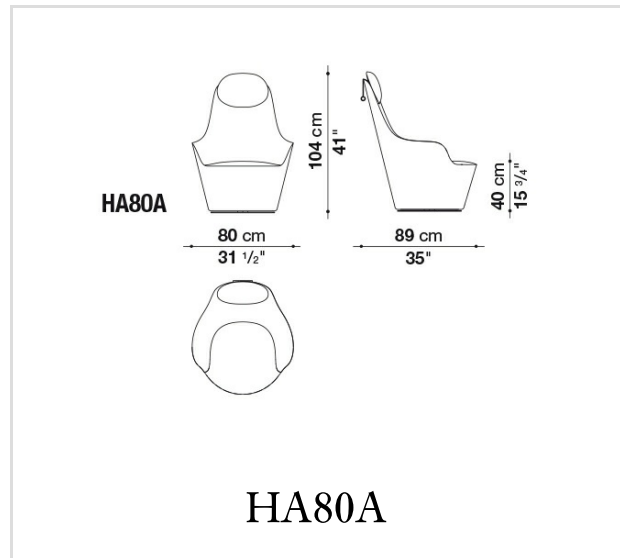


Harbor

ARMCHAIRS

Naoto Fukasawa

Description

Naoto Fukasawa continues his research on upside-down truncated cone shaped seats, and, for this project addresses B&B Italia's need to explore the seating with arms. Two forms are ergonomically designed and developed to obtain a relaxing easy chair with a high back and headrest, and a conversation armchair with a low back. Both armchairs have a rotating base and visible metal hinge in the back that, as with the iconic Papilio series, allow to remove the covering, available in fabric or leather. To these seats are added a third form, a pouf on top of which a tray element can be supported, allowing complementary use as a table.

Technical informations

Technical drawings

B&B Italia reserves the right to make technological and aesthetic improvements to its models, including changes to the sizes and materials, without notice. The technical drawings do not define the details of the product. The measurements shown are indicative and may undergo changes. In particular, the dimensions relevant to the padded parts are subject to usage tolerances over time caused by the normal adjustment of the padding. For the specific information, please contact the dealer closest to you.