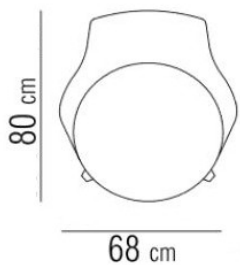

Furniture Specification

Project: Tomassini Arredamenti Display

Item: Armchair
Qty: 1

Name: Guscio

Description: Armchair with wooden base and body covered in leather.

Dimension: Cm.80x68x80h

Finish: Base in coffee stained ash; body covered in dark brown leather.

Manufacturer: Flexform

Additional specification: Fillings and coverings are in accordance with Italian regulations. Any fireproofing or other treatment required by law in other countries must be requested upon ordering and is the responsibility of the final customer.

*The leather colours and surfaces are understood to be indicative. The customer accepts any colour and surface tolerances. The leather surface, extremely natural, normally, may have marks of imperfections such as roughness, differing degrees of shine or shading, spots, etc. These are intrinsic characteristics of this material and cannot be considered a flaw. These aspects give value and make each product unique.

Sample / Image Reference (Main Picture is indicative)