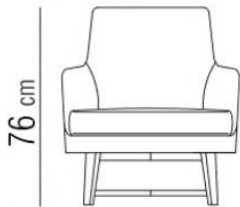

Furniture Specification

Project: Tomassini Arredamenti Display

Item: Armchair
Qty: 1

Name: Guscio

Description: Armchair with wooden base and body covered in leather.

Dimension: Cm.80x68x80h

Finish: Base in coffee stained ash; body covered in dark brown leather.

Manufacturer: Flexform

Additional specification: Fillings and coverings are in accordance with Italian regulations. Any fireproofing or other treatment required by law in other countries must be requested upon ordering and is the responsibility of the final customer.

*The leather colours and surfaces are understood to be indicative. The customer accepts any colour and surface tolerances. The leather surface, extremely natural, normally, may have marks of imperfections such as roughness, differing degrees of shine or shading, spots, etc. These are intrinsic characteristics of this material and cannot be considered a flaw. These aspects give value and make each product unique.

Sample / Image Reference (Main Picture is indicative)