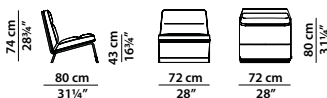

Metallo nichelato
Nickeled metal

72 x 80 h74 | 0,60 m³

Poltrona. Armchair.

GRETA | SPECIAL EDITION PRINTED

Draga & Aurel

S.E. CIMENT-PRINTED

S.E. TERRE-PRINTED

Ottone satinato
Satin brass