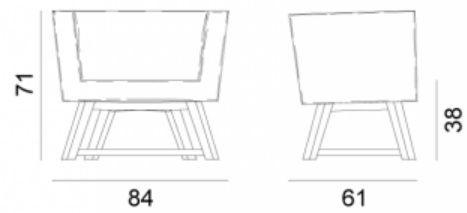

GERVASONI™

Gray 08

Collection: Gray / Armchairs
Design: Paola Navone

Armchair in walnut, upholstered seat and back in polyurethane foam, removable cover. Available wood finishes: natural, white, grey, air force blue, black lacquered American walnut.