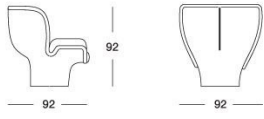

LONGHI

Elda

X 105 Joe Colombo

360-degree revolving structure in fibreglass built according to the original design, in moulds, entirely handmade. Anatomically-designed padding of polyurethane foam in different thicknesses, with Dacron cover. Given the special processing, both the leather and fabric upholsteries are not removable. Outer fibreglass frame colours: white and black, metallic finishes: bronze, grey, blue.

TECHNICAL DRAWINGS

scala 1:50