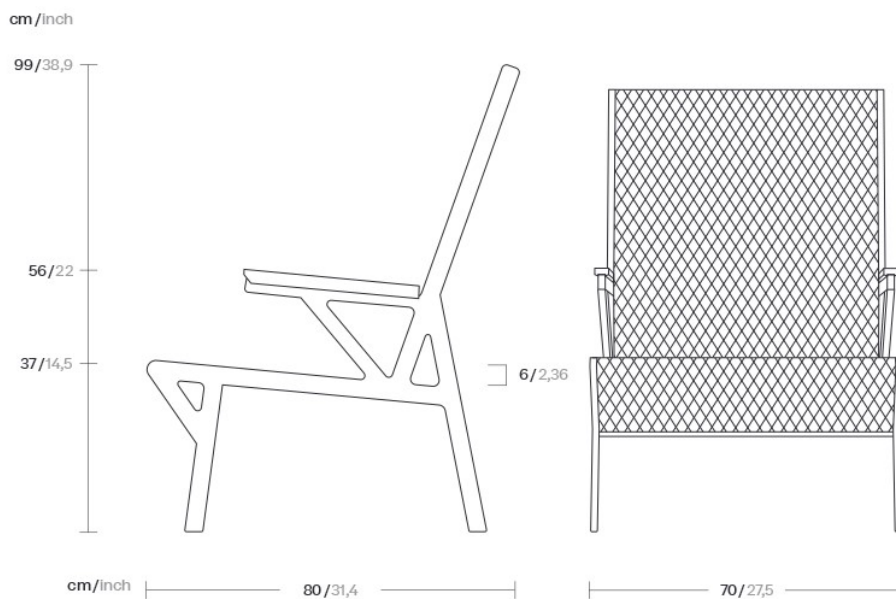

Club armchair

Designer
Patricia Urquola

Collection
Vieques

Reference
KS4100400

1/3

Kettal Vieques is a collection characterised by the combination of an aluminum frame with a new and revolutionary three-dimensional fabric, Nido d'Ape, with exceptional technical features, created especially for this collection and exclusively for Kettal.