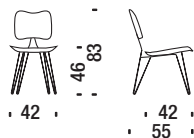

Overdyed Side Chair

Overdyed Side Chair - Overdyed Side Chair - Overdyed Side Chair

0,3 m³ 12 Kg

F01

€