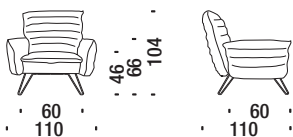

Cloudscape Chair fibra

Cloudscape Chair fibre - Cloudscape Chair Faser - Cloudscape Chair fibre

F55

1 m³ 35 Kg

€