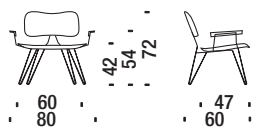

Overdyed Lounge Chair

Overdyed Lounge Chair - Overdyed Lounge Chair - Overdyed Lounge Chair

0,5 m³ 16 Kg

F02

€