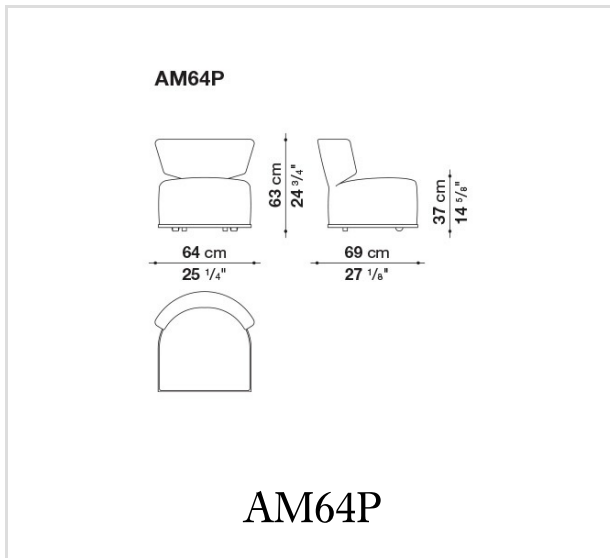


Amoenus Soft

ARMCHAIRS

Antonio Citterio

Description

Technical information

Technical drawings

B&B Italia reserves the right to make technological and aesthetic improvements to its models, including changes to the sizes and materials, without notice. The technical drawings do not define the details of the product. The measurements shown are indicative and may undergo changes. In particular, the dimensions relevant to the padded parts are subject to usage tolerances over time caused by the normal adjustment of the padding. For the specific information, please contact the dealer closest to you.