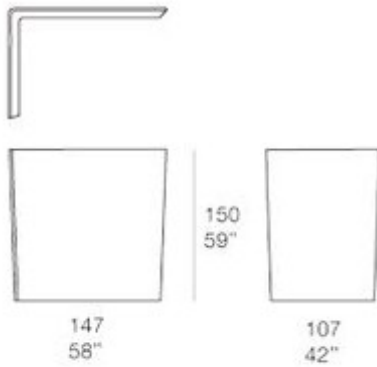

Pannelli per esterno Abri

Abri outdoor panels

Design: F.Rota

Struttura in alluminio, rivestimento in tessuto Thuaia
Aluminium structure, Thuaia coating

CA04CS

CA04CD

CA04DS

CA04DD