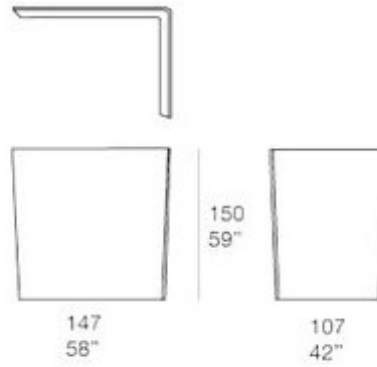

Pannelli per esterno Abri

Abri outdoor panels

Design: F.Rota

Struttura in alluminio, rivestimento in tessuto Thuaia
Aluminium structure, Thuaia coating

CA04CS

CA04CD

CA04DS

CA04DD