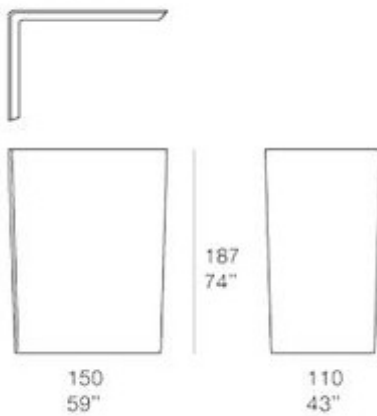

Pannelli per esterno Abri

Abri outdoor panels

Design: F.Rota

Struttura in alluminio, rivestimento in tessuto Thuaia
Aluminium structure, Thuaia coating

CA04CS

CA04CD

CA04DS

CA04DD