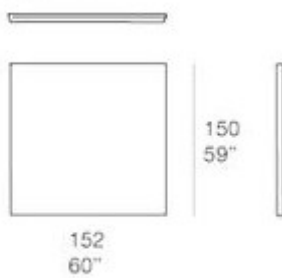

Pannelli per esterno Abri

Abri outdoor panels

Design: F.Rota

Struttura in alluminio, rivestimento in tessuto Thuaia
Aluminium structure, Thuaia coating

CA04E