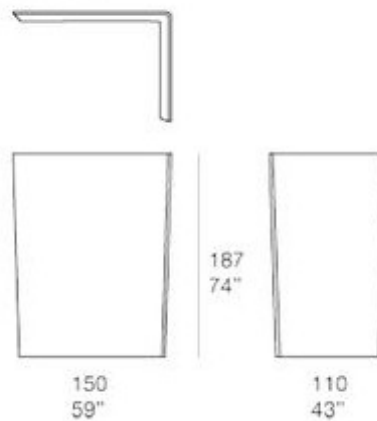

Pannelli per esterno Abri

Abri outdoor panels

Design: F.Rota

Struttura in alluminio, rivestimento in tessuto Thuaia
Aluminium structure, Thuaia coating

CA04CS

CA04CD

CA04DS

CA04DD