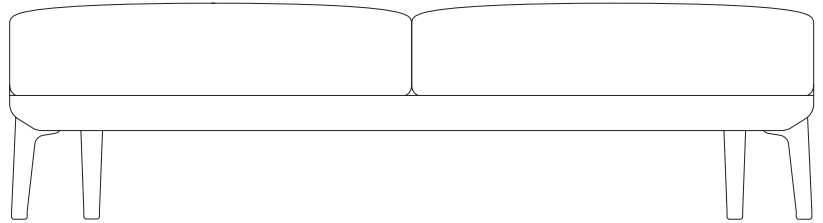

Boma

Bench 2 Seater

by Rodolfo Dordoni

kettal

Bench 2 Seater

Designer
Rodolfo Dordoni

Collection
Boma

Reference
KS2500900

1/3

cm/inch

160/62,9

43/16,9

cm/inch

80/31,4

The Boma collection, designed by Rodolfo Dordoni for Kettal, was born from the need of high performances of outdoor environment, without sacrificing the increasing demand for comfort that new products have to face. Therefore the structure is organized around a frame entirely made of aluminum, capable of hiding in the essentiality of its lines either the quality of the used materials and the chance of easy articulation in different compositions.

kettal

Bench 2 Seater

Designer
Rodolfo Dordoni

Collection
Boma

Reference
KS2500900

2/3

Materials

Fabric