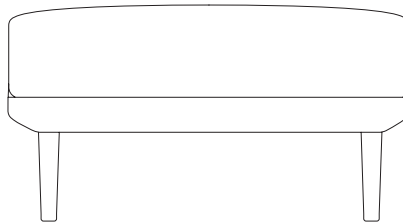

Boma

Bench 2 Seater

by Rodolfo Dordoni

kettal

Bench 2 Seater

Designer
Rodolfo Dordoni

Collection
Boma

Reference
KS2500900

1/3

cm/inch

160/62,9

43/16,9

cm/inch

80/31,4

The Boma collection, designed by Rodolfo Dordoni for Kettal, was born from the need of high performances of outdoor environment, without sacrificing the increasing demand for comfort that new products have to face. Therefore the structure is organized around a frame entirely made of aluminum, capable of hiding in the essentiality of its lines either the quality of the used materials and the chance of easy articulation in different compositions.

kettal

Bench 2 Seater

Designer
Rodolfo Dordoni

Collection
Boma

Reference
KS2500900

2/3

Materials

Fabric