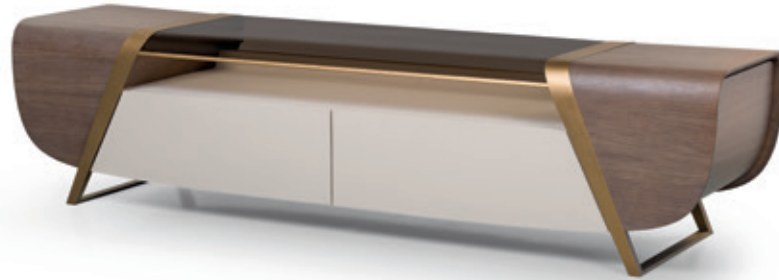

## MELTING LIGHT Tv unit

Designer: Frank Jiang

Year: 2018

### DESCRIPTION

Melting Light collection Tv unit with bronzed toughened glass top. Wooden structure, finished in sand color walnut solid wood and veneer. Leather application. Brushed gold metal details, also available with brushed bronze metal details. More wooden finishes and leathers are available in our samples books.