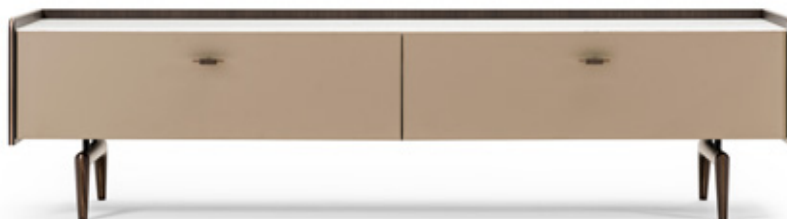

BLUES Tv unit
Designer: Giuseppe Viganò
Year: 2021

DESCRIPTION

The Blues TV cabinet is designed to be highly customizable. The walnut wood structure supports two drawers whose fronts can be made of natural wood, leather or glossy lacquered wood. The top can be produced in natural wood, leather or precious marble.

BLUES Tv unit

Designer: Giuseppe Viganò

Year: 2021

Structure and legs: solid wood and walnut veneer, finishes available from our solid wood samples book. / Drawers: two drawers available in three options: with front covered in leather, with front in plain colour lacquered wood from per our plain lacquer samples book, with front in walnut wood from our solid wood samples book. / Top: available in three options: in walnut wood from our solid wood samples book, in leather or in marble samples book. / Details: Audrey Bronze finished metal.