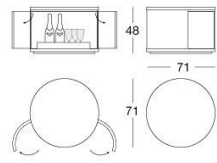

Or in wood veneering.

Push-pull opening mechanisms and interiors painted bronze. The base is made up of metal legs painted bronze.

The inside of the rounded end element and of the island is bright lacquered in powder colour, and there is a turning and revolving tray upholstered in leathers from the catalogue (matching the structure), and an automatic LED light.

Shelf upholstered in leathers from the catalogue or in wood in the finishes: Glossy/matt Ebony, glossy/matt Sycamore frisè, glossy/matt Canaletto walnut, glossy Walnut Burl Wood.

Round bar table with structure upholstered in leather from the range. Doors with push-pull openings and interiors lacquered in glossy powder colour. Inside, the table has a rotating bottle holder tray covered in leather from the range (matched with the structure). Ground metal edges in the following finishes: bright pink gold, matt pink gold, bright shaded brown, bright light gold, matt Champagne gold, bright chrome, bright black chrome, matt satined bronze.

TECHNICAL DRAWINGS

Contenitori / Storage units / Шкафы для хранения

Isola / island unit/ островная единица

scala 1:50

Pensile a parete / Wall-mounted unit / Навесной шкаф

Mensole / Shelf / Полка

Isola / island unit/ островная единица