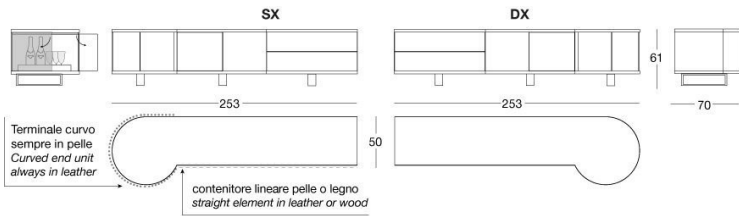

TECHNICAL DRAWINGS

Contenitori / Storage units / Шкафы для хранения

Isola / island unit/ островная единица

scala 1:50