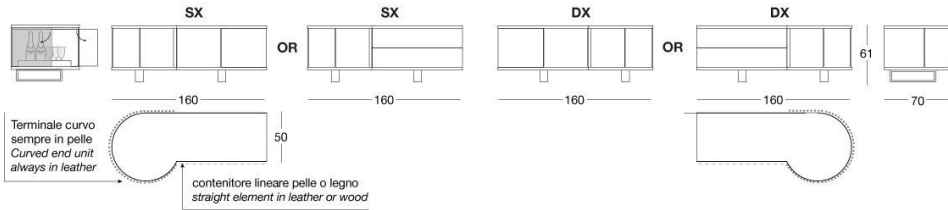

TECHNICAL DRAWINGS

Contenitori / Storage units / Шкафы для хранения

Isola / island unit/ островная единица

scala 1:50