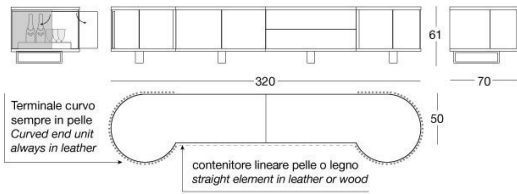

TECHNICAL DRAWINGS

Contenitori / Storage units / Шкафы для хранения

Isola / island unit/ островная единица

scala 1:50