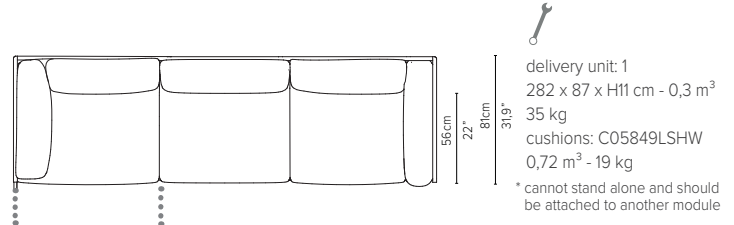

05848LS-x - Left arm module 189 cm*

delivery unit: 1
200 x 87 x H11 cm - 0,2 m³
26 kg
cushions: C05848LSHW
0,51 m³ - 14,5 kg

* cannot stand alone and should be attached to another module

* Appearances, measurements and weights may slightly differ from reality.
The cushions on the drawings are not included in the article.

05829S-x - Center module 273 cm*

* Appearances, measurements and weights may slightly differ from reality.
The cushions on the drawings are not included in the article.

NATAL ALU SOFA

TECHNICAL DRAWINGS

REGULAR SEAT

TOTAL DEPTH 81 CM / 31,9"

05839RS-x - Right arm extension 273 cm*

05839LS-x - Left arm extension 273 cm*

05849RS-x - Right arm corner module 273 cm*

05849LS-x - Left arm corner module 273 cm*

05859RS-x - Right corner extension 273 cm*

05859LS-x - Left corner extension 273 cm*

* Appearances, measurements and weights may slightly differ from reality.
The cushions on the drawings are not included in the article.

NATAL ALU SOFA

TECHNICAL DRAWINGS