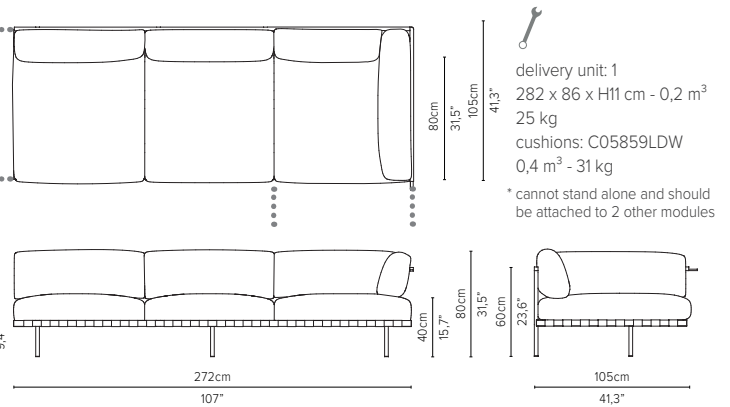

* cannot stand alone and should be attached to another module

05848RS-x - Right arm corner module 189 cm*

delivery unit: 1
200 x 87 x H11 cm - 0,2 m³
26 kg
cushions: C05848RSHW
0,51 m³ - 14,5 kg

* cannot stand alone and should be attached to another module

05839LD-x - Left arm extension 273 cm*

* Appearances, measurements and weights may slightly differ from reality.
The cushions on the drawings are not included in the article.

NATAL ALU SOFA

TECHNICAL DRAWINGS

DEEP SEAT

TOTAL DEPTH 105 CM / 41,3"

05849RD-x - Right arm corner module 273 cm*

05849LD-x - Left arm corner module 273 cm*

05859RD-x - Right corner extension 273 cm*

05859LD-x - Left corner extension 273 cm*

* Appearances, measurements and weights may slightly differ from reality.
The cushions on the drawings are not included in the article.

NATAL ALU SOFA

TECHNICAL DRAWINGS

MERIDIENNES

TOTAL DEPTH 188 CM / 74"