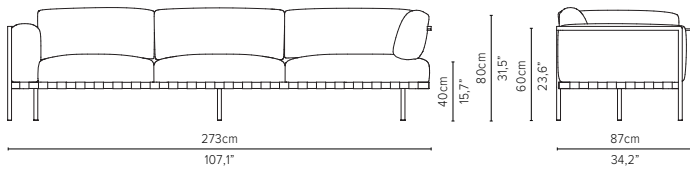

05848LS-x - Left arm module 189 cm*

delivery unit: 1
200 x 87 x H11 cm - 0,2 m³
26 kg
cushions: C05848LSHW
0,51 m³ - 14,5 kg

* cannot stand alone and should be attached to another module

* Appearances, measurements and weights may slightly differ from reality.
The cushions on the drawings are not included in the article.

05829S-x - Center module 273 cm*

* Appearances, measurements and weights may slightly differ from reality.
The cushions on the drawings are not included in the article.

NATAL ALU SOFA

TECHNICAL DRAWINGS

REGULAR SEAT

TOTAL DEPTH 81 CM / 31,9"

05839RS-x - Right arm extension 273 cm*

05839LS-x - Left arm extension 273 cm*

05849RS-x - Right arm corner module 273 cm*

05849LS-x - Left arm corner module 273 cm*

05859RS-x - Right corner extension 273 cm*

05859LS-x - Left corner extension 273 cm*

* Appearances, measurements and weights may slightly differ from reality.
The cushions on the drawings are not included in the article.

NATAL ALU SOFA

TECHNICAL DRAWINGS