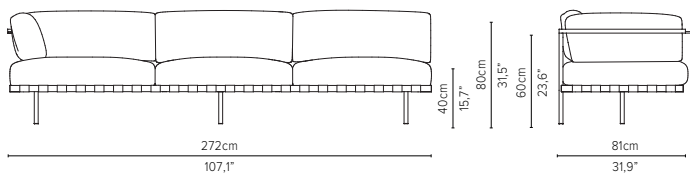

05848LS-x - Left arm module 189 cm*

delivery unit: 1
200 x 87 x H11 cm - 0,2 m³
26 kg
cushions: C05848LSHW
0,51 m³ - 14,5 kg

* cannot stand alone and should be attached to another module

* Appearances, measurements and weights may slightly differ from reality.
The cushions on the drawings are not included in the article.

05829S-x - Center module 273 cm*

* Appearances, measurements and weights may slightly differ from reality.
The cushions on the drawings are not included in the article.

NATAL ALU SOFA

TECHNICAL DRAWINGS

REGULAR SEAT

TOTAL DEPTH 81 CM / 31,9"

05839RS-x - Right arm extension 273 cm*

05839LS-x - Left arm extension 273 cm*

05849RS-x - Right arm corner module 273 cm*

05849LS-x - Left arm corner module 273 cm*

05859RS-x - Right corner extension 273 cm*

05859LS-x - Left corner extension 273 cm*

* Appearances, measurements and weights may slightly differ from reality.
The cushions on the drawings are not included in the article.

NATAL ALU SOFA

TECHNICAL DRAWINGS