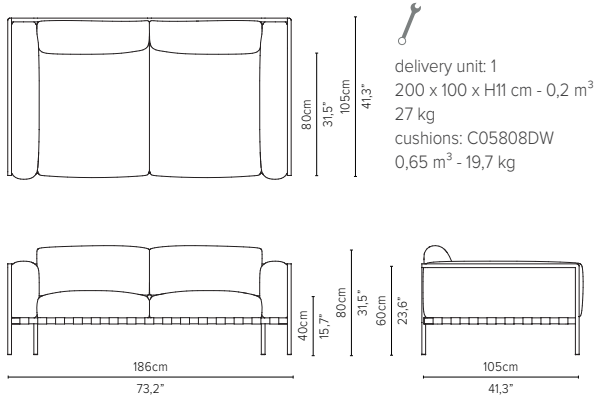

NATAL ALU SOFA

TECHNICAL DRAWINGS

DEEP SEAT

TOTAL DEPTH 105 CM / 41,3"

05808D-x - Sofa 2-seater 189 cm