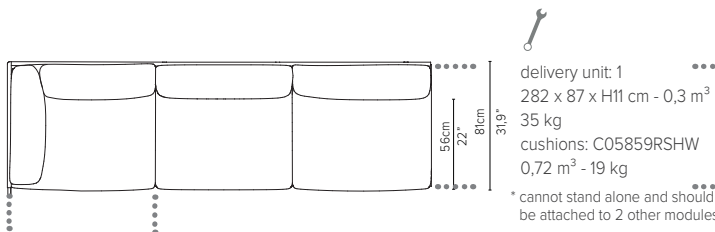

05848LS-x - Left arm module 189 cm*

delivery unit: 1
200 x 87 x H11 cm - 0,2 m³
26 kg
cushions: C05848LSHW
0,51 m³ - 14,5 kg

* cannot stand alone and should be attached to another module

* Appearances, measurements and weights may slightly differ from reality.
The cushions on the drawings are not included in the article.

05829S-x - Center module 273 cm*

* Appearances, measurements and weights may slightly differ from reality.
The cushions on the drawings are not included in the article.

NATAL ALU SOFA

TECHNICAL DRAWINGS

REGULAR SEAT

TOTAL DEPTH 81 CM / 31,9"

05839RS-x - Right arm extension 273 cm*

05839LS-x - Left arm extension 273 cm*

05849RS-x - Right arm corner module 273 cm*

05849LS-x - Left arm corner module 273 cm*

05859RS-x - Right corner extension 273 cm*

05859LS-x - Left corner extension 273 cm*

* Appearances, measurements and weights may slightly differ from reality.
The cushions on the drawings are not included in the article.

NATAL ALU SOFA

TECHNICAL DRAWINGS