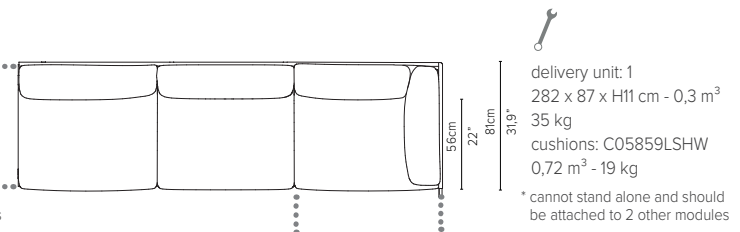

05848LS-x - Left arm module 189 cm*

delivery unit: 1
200 x 87 x H11 cm - 0,2 m³
26 kg
cushions: C05848LSHW
0,51 m³ - 14,5 kg

* cannot stand alone and should be attached to another module

* Appearances, measurements and weights may slightly differ from reality.
The cushions on the drawings are not included in the article.

05829S-x - Center module 273 cm*

* Appearances, measurements and weights may slightly differ from reality.
The cushions on the drawings are not included in the article.

NATAL ALU SOFA

TECHNICAL DRAWINGS

REGULAR SEAT

TOTAL DEPTH 81 CM / 31,9"

05839RS-x - Right arm extension 273 cm*

05839LS-x - Left arm extension 273 cm*

05849RS-x - Right arm corner module 273 cm*

05849LS-x - Left arm corner module 273 cm*

05859RS-x - Right corner extension 273 cm*

05859LS-x - Left corner extension 273 cm*

* Appearances, measurements and weights may slightly differ from reality.
The cushions on the drawings are not included in the article.

NATAL ALU SOFA

TECHNICAL DRAWINGS