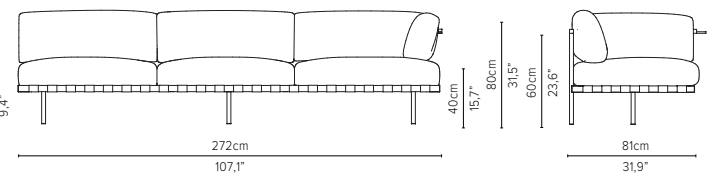

05848LS-x - Left arm module 189 cm*

delivery unit: 1
200 x 87 x H11 cm - 0,2 m³
26 kg
cushions: C05848LSHW
0,51 m³ - 14,5 kg

* cannot stand alone and should be attached to another module

* Appearances, measurements and weights may slightly differ from reality.
The cushions on the drawings are not included in the article.

05829S-x - Center module 273 cm*

* Appearances, measurements and weights may slightly differ from reality.
The cushions on the drawings are not included in the article.

NATAL ALU SOFA

TECHNICAL DRAWINGS

REGULAR SEAT

TOTAL DEPTH 81 CM / 31,9"

05839RS-x - Right arm extension 273 cm*

05839LS-x - Left arm extension 273 cm*

05849RS-x - Right arm corner module 273 cm*

05849LS-x - Left arm corner module 273 cm*

05859RS-x - Right corner extension 273 cm*

05859LS-x - Left corner extension 273 cm*

* Appearances, measurements and weights may slightly differ from reality.
The cushions on the drawings are not included in the article.

NATAL ALU SOFA

TECHNICAL DRAWINGS