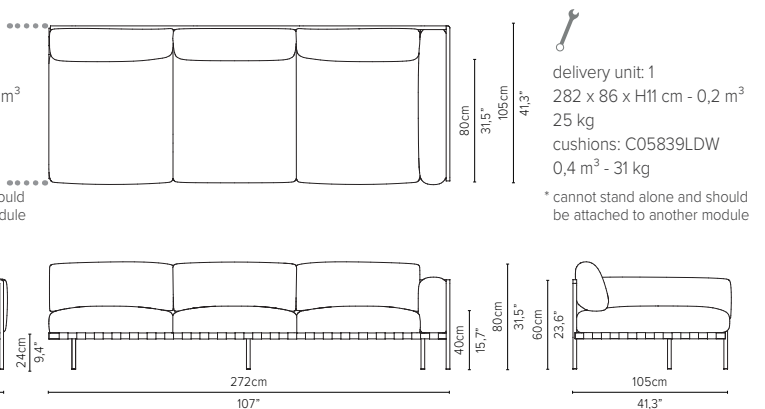

* cannot stand alone and should be attached to another module

05848RS-x - Right arm corner module 189 cm*

delivery unit: 1
200 x 87 x H11 cm - 0,2 m³
26 kg
cushions: C05848RSHW
0,51 m³ - 14,5 kg

* cannot stand alone and should be attached to another module

05848LD-x - Left arm corner module 189 cm*

* Appearances, measurements and weights may slightly differ from reality.
The cushions on the drawings are not included in the article.

NATAL ALU SOFA

TECHNICAL DRAWINGS

DEEP SEAT

TOTAL DEPTH 105 CM / 41,3"

05858RD-x - Right corner extension 189 cm*

05858LD-x - Left corner extension 189 cm*

05809D-x - Sofa 3-seater 273 cm

05829D-x - Centre module 273 cm*

05839RD-x - Right arm extension 273 cm*

05839LD-x - Left arm extension 273 cm*

* Appearances, measurements and weights may slightly differ from reality.
The cushions on the drawings are not included in the article.

NATAL ALU SOFA

TECHNICAL DRAWINGS