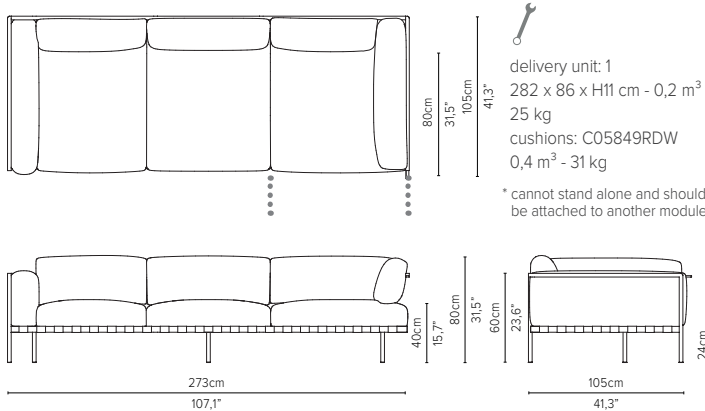

NATAL ALU SOFA

TECHNICAL DRAWINGS

DEEP SEAT

TOTAL DEPTH 105 CM / 41,3"

05849RD-x - Right arm corner module 273 cm*