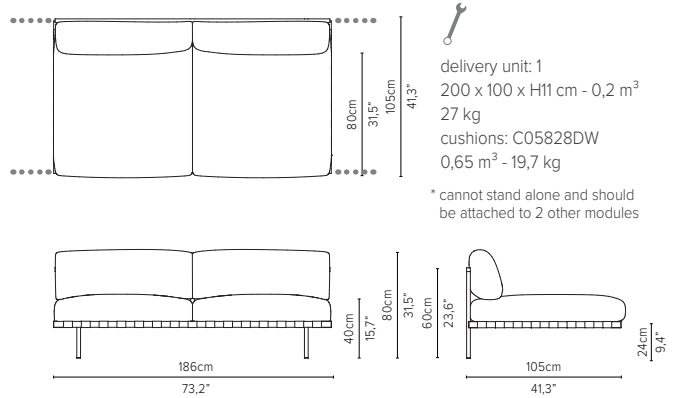

05828D-x - Centre module 189 cm*