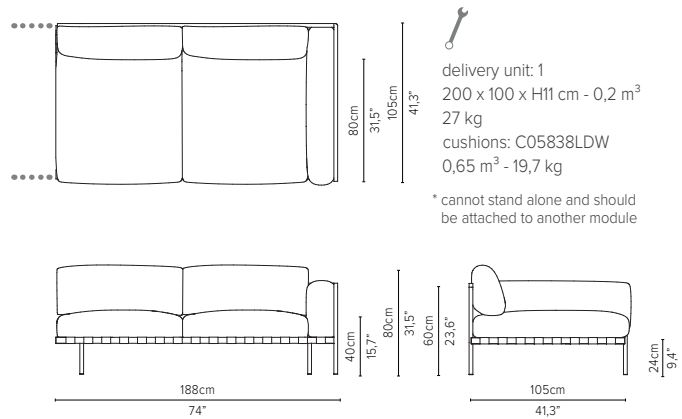

* cannot stand alone and should be attached to another module

05848RS-x - Right arm corner module 189 cm*

delivery unit: 1
200 x 87 x H11 cm - 0,2 m³
26 kg
cushions: C05848RSHW
0,51 m³ - 14,5 kg

* cannot stand alone and should be attached to another module

05859LS-x - Left corner extension 273 cm*

* Appearances, measurements and weights may slightly differ from reality.
The cushions on the drawings are not included in the article.

NATAL ALU SOFA

TECHNICAL DRAWINGS

DEEP SEAT

TOTAL DEPTH 105 CM / 41,3"

05808D-x - Sofa 2-seater 189 cm

05828D-x - Centre module 189 cm*

05838RD-x - Right arm extension 189 cm*

05838LD-x - Left arm extension 189 cm*

05848RD-x - Right arm corner module 189 cm*

05848LD-x - Left arm corner module 189 cm*

* Appearances, measurements and weights may slightly differ from reality.
The cushions on the drawings are not included in the article.

NATAL ALU SOFA

TECHNICAL DRAWINGS