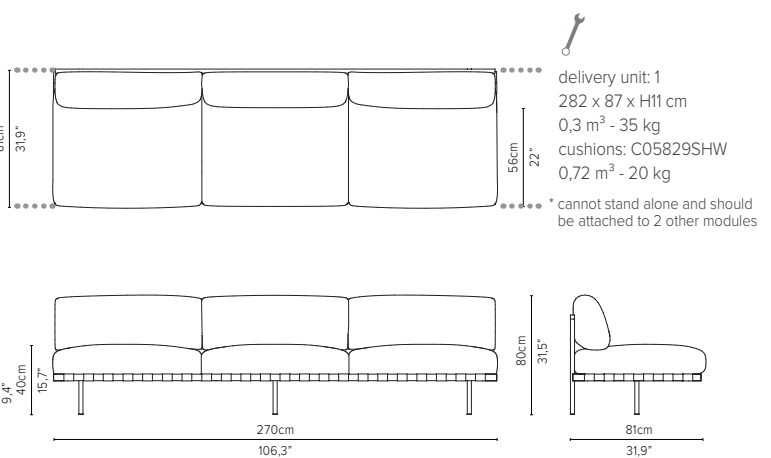

* cannot stand alone and should be attached to another module

05848RS-x - Right arm corner module 189 cm*

delivery unit: 1
200 x 87 x H11 cm - 0,2 m³
26 kg
cushions: C05848RSHW
0,51 m³ - 14,5 kg

* cannot stand alone and should be attached to another module

05848LS-x - Left arm module 189 cm*

delivery unit: 1
200 x 87 x H11 cm - 0,2 m³
26 kg
cushions: C05848LSHW
0,51 m³ - 14,5 kg

* cannot stand alone and should be attached to another module

* Appearances, measurements and weights may slightly differ from reality.
The cushions on the drawings are not included in the article.

NATAL ALU SOFA

TECHNICAL DRAWINGS

REGULAR SEAT

TOTAL DEPTH 81 CM / 31,9"

05858RS-x - Right corner extension 189 cm*

05858LS-x - Left corner extension 189 cm*

05828S-x - Center module 189 cm*

05809S-x - Sofa 3-seater 273 cm

05829S-x - Center module 273 cm*

* Appearances, measurements and weights may slightly differ from reality.
The cushions on the drawings are not included in the article.

NATAL ALU SOFA

TECHNICAL DRAWINGS

REGULAR SEAT