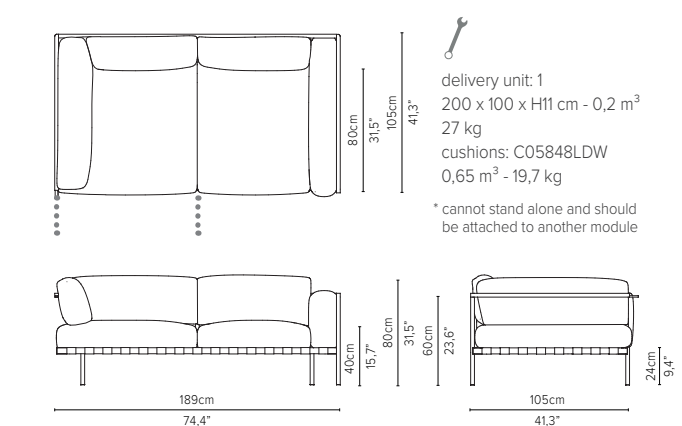

* cannot stand alone and should be attached to another module

05848RS-x - Right arm corner module 189 cm*

delivery unit: 1
200 x 87 x H11 cm - 0,2 m³
26 kg
cushions: C05848RSHW
0,51 m³ - 14,5 kg

* cannot stand alone and should be attached to another module

05859LS-x - Left corner extension 273 cm*

* Appearances, measurements and weights may slightly differ from reality.
The cushions on the drawings are not included in the article.

NATAL ALU SOFA

TECHNICAL DRAWINGS

DEEP SEAT

TOTAL DEPTH 105 CM / 41,3"

05808D-x - Sofa 2-seater 189 cm

05828D-x - Centre module 189 cm*

05838RD-x - Right arm extension 189 cm*

05838LD-x - Left arm extension 189 cm*

05848RD-x - Right arm corner module 189 cm*

05848LD-x - Left arm corner module 189 cm*

* Appearances, measurements and weights may slightly differ from reality.
The cushions on the drawings are not included in the article.

NATAL ALU SOFA

TECHNICAL DRAWINGS