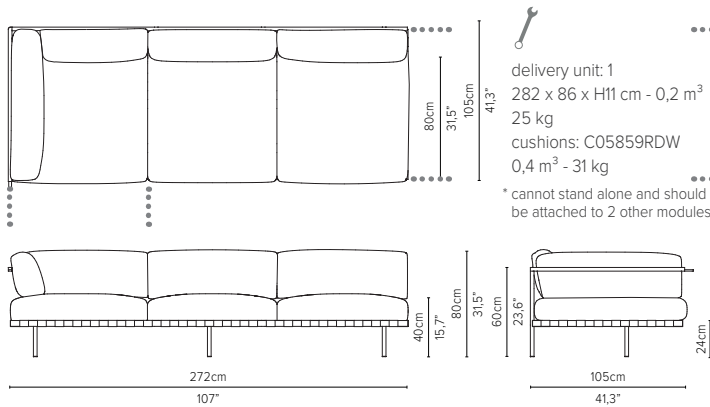

* cannot stand alone and should be attached to another module

05848RS-x - Right arm corner module 189 cm*

delivery unit: 1
200 x 87 x H11 cm - 0,2 m³
26 kg
cushions: C05848RSHW
0,51 m³ - 14,5 kg

* cannot stand alone and should be attached to another module

05839LD-x - Left arm extension 273 cm*

* Appearances, measurements and weights may slightly differ from reality.
The cushions on the drawings are not included in the article.

NATAL ALU SOFA

TECHNICAL DRAWINGS

DEEP SEAT

TOTAL DEPTH 105 CM / 41,3"

05849RD-x - Right arm corner module 273 cm*

05849LD-x - Left arm corner module 273 cm*

05859RD-x - Right corner extension 273 cm*

05859LD-x - Left corner extension 273 cm*

* Appearances, measurements and weights may slightly differ from reality.
The cushions on the drawings are not included in the article.

NATAL ALU SOFA

TECHNICAL DRAWINGS

MERIDIENNES

TOTAL DEPTH 188 CM / 74"