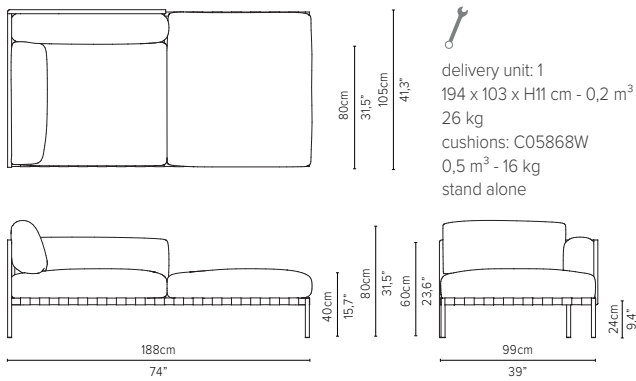

NATAL ALU SOFA

TECHNICAL DRAWINGS

MERIDIENNES

TOTAL DEPTH 188 CM / 74"

05868 - Meridienne left stand alone 188 cm