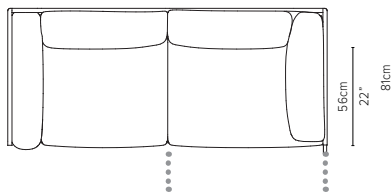

delivery unit: 1
100 x 79 x H11 cm - 0,1 m³
16 kg
cushions: C05802W
0,25 m³ - 7,8 kg

05808S-x - Sofa 2-seater

delivery unit: 1
200 x 87 x H11 cm - 0,2 m³
26 kg
cushions: C05808SHW
0,51 m³ - 14,5 kg

05838RS-x - Right arm extension 189 cm*

delivery unit: 1
200 x 87 x H11 cm - 0,2 m³
26 kg
cushions: C05838RSHW
0,51 m³ - 14,5 kg

* cannot stand alone and should be attached to another module

05838LS-x - Left arm extension 189 cm*

delivery unit: 1
200 x 87 x H11 cm - 0,2 m³
26 kg
cushions: C05838LSHW
0,51 m³ - 14,5 kg

* cannot stand alone and should be attached to another module

05848RS-x - Right arm corner module 189 cm*

delivery unit: 1
200 x 87 x H11 cm - 0,2 m³
26 kg
cushions: C05848RSHW
0,51 m³ - 14,5 kg

* cannot stand alone and should be attached to another module

05848LS-x - Left arm module 189 cm*

delivery unit: 1
200 x 87 x H11 cm - 0,2 m³
26 kg
cushions: C05848LSHW
0,51 m³ - 14,5 kg

* cannot stand alone and should be attached to another module

* Appearances, measurements and weights may slightly differ from reality.
The cushions on the drawings are not included in the article.