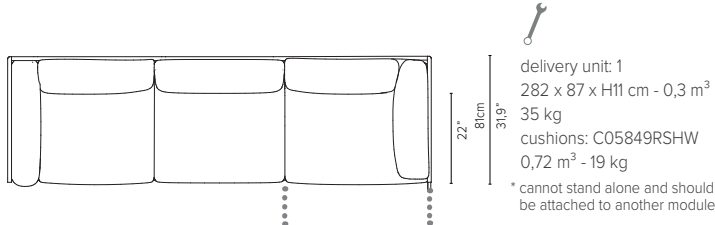

05848LS-x - Left arm module 189 cm*

delivery unit: 1
200 x 87 x H11 cm - 0,2 m³
26 kg
cushions: C05848LSHW
0,51 m³ - 14,5 kg

* cannot stand alone and should be attached to another module

* Appearances, measurements and weights may slightly differ from reality.
The cushions on the drawings are not included in the article.

05829S-x - Center module 273 cm*

* Appearances, measurements and weights may slightly differ from reality.
The cushions on the drawings are not included in the article.

NATAL ALU SOFA

TECHNICAL DRAWINGS

REGULAR SEAT

TOTAL DEPTH 81 CM / 31,9"

05839RS-x - Right arm extension 273 cm*

05839LS-x - Left arm extension 273 cm*

05849RS-x - Right arm corner module 273 cm*

05849LS-x - Left arm corner module 273 cm*

05859RS-x - Right corner extension 273 cm*

05859LS-x - Left corner extension 273 cm*

* Appearances, measurements and weights may slightly differ from reality.
The cushions on the drawings are not included in the article.

NATAL ALU SOFA

TECHNICAL DRAWINGS