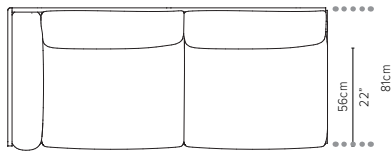

delivery unit: 1
100 x 79 x H11 cm - 0,1 m³
16 kg
cushions: C05802W
0,25 m³ - 7,8 kg

05808S-x - Sofa 2-seater

delivery unit: 1
200 x 87 x H11 cm - 0,2 m³
26 kg
cushions: C05808SHW
0,51 m³ - 14,5 kg

05838RS-x - Right arm extension 189 cm*

delivery unit: 1
200 x 87 x H11 cm - 0,2 m³
26 kg
cushions: C05838RSHW
0,51 m³ - 14,5 kg

* cannot stand alone and should be attached to another module

05838LS-x - Left arm extension 189 cm*

delivery unit: 1
200 x 87 x H11 cm - 0,2 m³
26 kg
cushions: C05838LSHW
0,51 m³ - 14,5 kg

* cannot stand alone and should be attached to another module

05848RS-x - Right arm corner module 189 cm*

delivery unit: 1
200 x 87 x H11 cm - 0,2 m³
26 kg
cushions: C05848RSHW
0,51 m³ - 14,5 kg

* cannot stand alone and should be attached to another module

05848LS-x - Left arm module 189 cm*

delivery unit: 1
200 x 87 x H11 cm - 0,2 m³
26 kg
cushions: C05848LSHW
0,51 m³ - 14,5 kg

* cannot stand alone and should be attached to another module

* Appearances, measurements and weights may slightly differ from reality.
The cushions on the drawings are not included in the article.