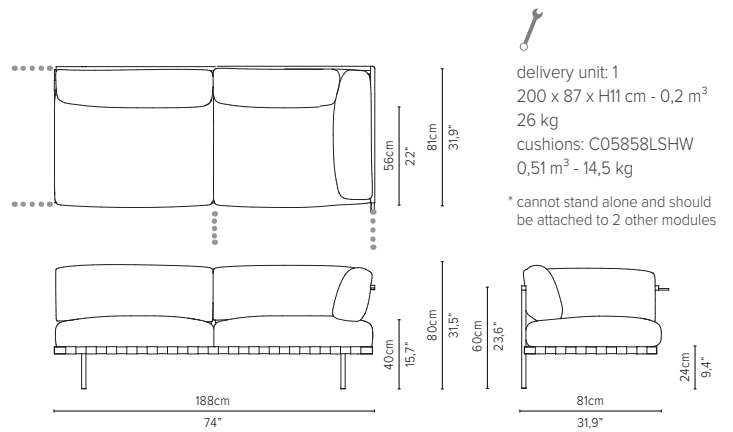

delivery unit: 1
200 x 87 x H11 cm - 0,2 m³
26 kg
cushions: C05838RSHW
0,51 m³ - 14,5 kg

* cannot stand alone and should be attached to another module

05838LS-x - Left arm extension 189 cm*

delivery unit: 1
200 x 87 x H11 cm - 0,2 m³
26 kg
cushions: C05838LSHW
0,51 m³ - 14,5 kg

* cannot stand alone and should be attached to another module

05848RS-x - Right arm corner module 189 cm*

delivery unit: 1
200 x 87 x H11 cm - 0,2 m³
26 kg
cushions: C05848RSHW
0,51 m³ - 14,5 kg

* cannot stand alone and should be attached to another module

05848LS-x - Left arm module 189 cm*

delivery unit: 1
200 x 87 x H11 cm - 0,2 m³
26 kg
cushions: C05848LSHW
0,51 m³ - 14,5 kg

* cannot stand alone and should be attached to another module

* Appearances, measurements and weights may slightly differ from reality.
The cushions on the drawings are not included in the article.

NATAL ALU SOFA

TECHNICAL DRAWINGS

REGULAR SEAT

TOTAL DEPTH 81 CM / 31,9"

05858RS-x - Right corner extension 189 cm*

05858LS-x - Left corner extension 189 cm*

05828S-x - Center module 189 cm*

05809S-x - Sofa 3-seater 273 cm