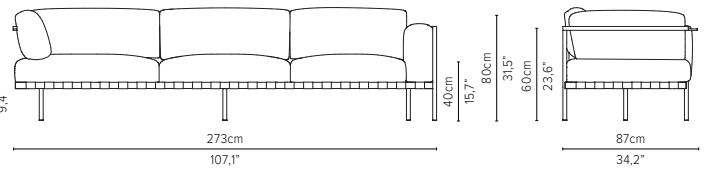

05848LS-x - Left arm module 189 cm*

delivery unit: 1
200 x 87 x H11 cm - 0,2 m³
26 kg
cushions: C05848LSHW
0,51 m³ - 14,5 kg

* cannot stand alone and should be attached to another module

* Appearances, measurements and weights may slightly differ from reality.
The cushions on the drawings are not included in the article.

05829S-x - Center module 273 cm*

* Appearances, measurements and weights may slightly differ from reality.
The cushions on the drawings are not included in the article.

NATAL ALU SOFA

TECHNICAL DRAWINGS

REGULAR SEAT

TOTAL DEPTH 81 CM / 31,9"

05839RS-x - Right arm extension 273 cm*

05839LS-x - Left arm extension 273 cm*

05849RS-x - Right arm corner module 273 cm*

05849LS-x - Left arm corner module 273 cm*

05859RS-x - Right corner extension 273 cm*

05859LS-x - Left corner extension 273 cm*

* Appearances, measurements and weights may slightly differ from reality.
The cushions on the drawings are not included in the article.

NATAL ALU SOFA

TECHNICAL DRAWINGS