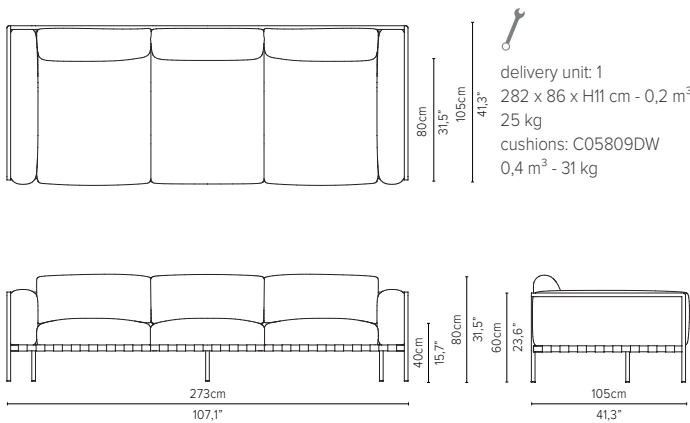

* cannot stand alone and should be attached to another module

05848RS-x - Right arm corner module 189 cm*

delivery unit: 1
200 x 87 x H11 cm - 0,2 m³
26 kg
cushions: C05848RSHW
0,51 m³ - 14,5 kg

* cannot stand alone and should be attached to another module

05848LD-x - Left arm corner module 189 cm*

* Appearances, measurements and weights may slightly differ from reality.
The cushions on the drawings are not included in the article.

NATAL ALU SOFA

TECHNICAL DRAWINGS

DEEP SEAT

TOTAL DEPTH 105 CM / 41,3"

05858RD-x - Right corner extension 189 cm*

05858LD-x - Left corner extension 189 cm*

05809D-x - Sofa 3-seater 273 cm

05829D-x - Centre module 273 cm*

05839RD-x - Right arm extension 273 cm*

05839LD-x - Left arm extension 273 cm*

* Appearances, measurements and weights may slightly differ from reality.
The cushions on the drawings are not included in the article.

NATAL ALU SOFA

TECHNICAL DRAWINGS