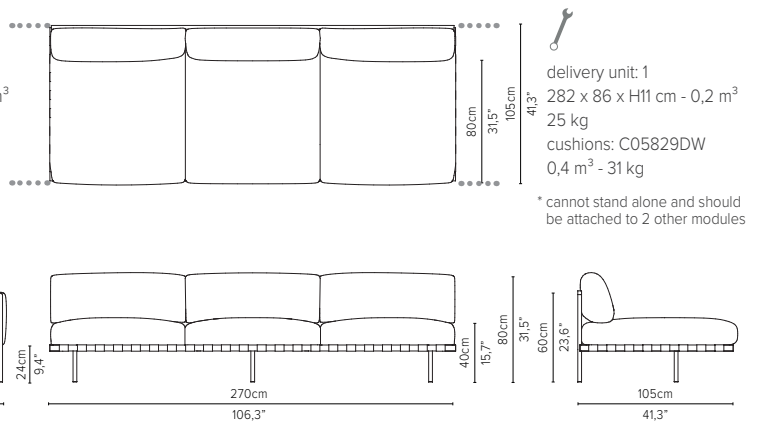

* cannot stand alone and should be attached to another module

05848RS-x - Right arm corner module 189 cm*

delivery unit: 1
200 x 87 x H11 cm - 0,2 m³
26 kg
cushions: C05848RSHW
0,51 m³ - 14,5 kg

* cannot stand alone and should be attached to another module

05848LD-x - Left arm corner module 189 cm*

* Appearances, measurements and weights may slightly differ from reality.
The cushions on the drawings are not included in the article.

NATAL ALU SOFA

TECHNICAL DRAWINGS

DEEP SEAT

TOTAL DEPTH 105 CM / 41,3"

05858RD-x - Right corner extension 189 cm*

05858LD-x - Left corner extension 189 cm*

05809D-x - Sofa 3-seater 273 cm

05829D-x - Centre module 273 cm*

05839RD-x - Right arm extension 273 cm*

05839LD-x - Left arm extension 273 cm*

* Appearances, measurements and weights may slightly differ from reality.
The cushions on the drawings are not included in the article.

NATAL ALU SOFA

TECHNICAL DRAWINGS