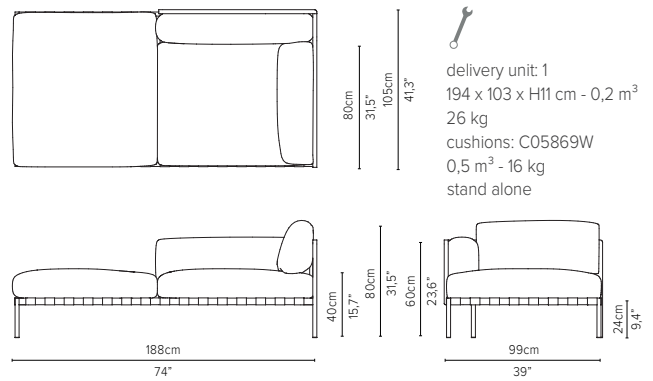

05869 - Meridienne right stand alone 188 cm