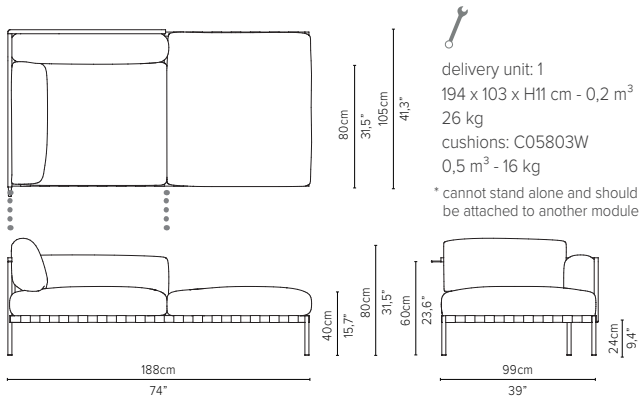

05803 - Meridienne left modular 188 cm*