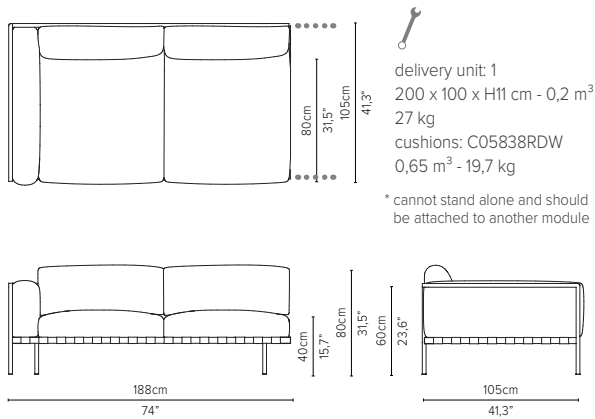

* cannot stand alone and should be attached to another module

05848RS-x - Right arm corner module 189 cm*

delivery unit: 1
200 x 87 x H11 cm - 0,2 m³
26 kg
cushions: C05848RSHW
0,51 m³ - 14,5 kg

* cannot stand alone and should be attached to another module

05859LS-x - Left corner extension 273 cm*

* Appearances, measurements and weights may slightly differ from reality.
The cushions on the drawings are not included in the article.

NATAL ALU SOFA

TECHNICAL DRAWINGS

DEEP SEAT

TOTAL DEPTH 105 CM / 41,3"

05808D-x - Sofa 2-seater 189 cm

05828D-x - Centre module 189 cm*

05838RD-x - Right arm extension 189 cm*

05838LD-x - Left arm extension 189 cm*

05848RD-x - Right arm corner module 189 cm*

05848LD-x - Left arm corner module 189 cm*

* Appearances, measurements and weights may slightly differ from reality.
The cushions on the drawings are not included in the article.

NATAL ALU SOFA

TECHNICAL DRAWINGS