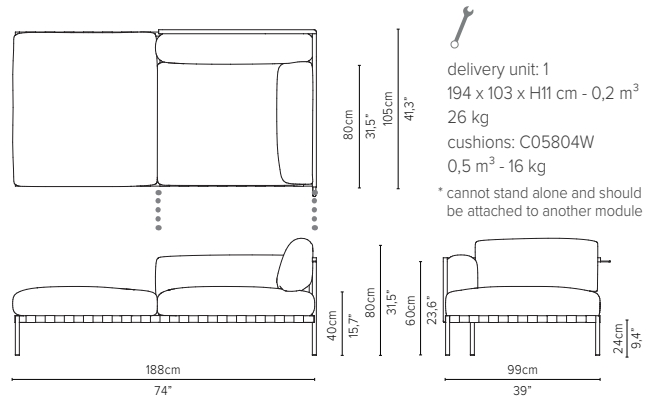

delivery unit: 1
200 x 87 x H11 cm - 0,2 m³
26 kg
cushions: C05838RSHW
0,51 m³ - 14,5 kg

* cannot stand alone and should be attached to another module

05838LS-x - Left arm extension 189 cm*

delivery unit: 1
200 x 87 x H11 cm - 0,2 m³
26 kg
cushions: C05838LSHW
0,51 m³ - 14,5 kg

* cannot stand alone and should be attached to another module

05848RS-x - Right arm corner module 189 cm*

delivery unit: 1
200 x 87 x H11 cm - 0,2 m³
26 kg
cushions: C05848RSHW
0,51 m³ - 14,5 kg

* cannot stand alone and should be attached to another module

* Appearances, measurements and weights may slightly differ from reality.
The cushions on the drawings are not included in the article.

NATAL ALU SOFA

TECHNICAL DRAWINGS

MERIDIENNES

TOTAL DEPTH 188 CM / 74"

05868 - Meridienne left stand alone 188 cm

05869 - Meridienne right stand alone 188 cm

05803 - Meridienne left modular 188 cm*

05804 - Meridienne right modular 188 cm*

058C - X Connector

 A connector is needed to connect two modules lengthwise