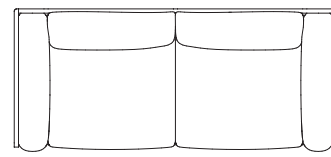

COLOURS

00-White

89-Wengé

NATAL ALU SOFA

TECHNICAL DRAWINGS

REGULAR SEAT

TOTAL DEPTH 81 CM / 31,9"

05802-x - Armchair

delivery unit: 1
100 x 79 x H11 cm - 0,1 m³
16 kg
cushions: C05802W
0,25 m³ - 7,8 kg

05808S-x - Sofa 2-seater

delivery unit: 1
200 x 87 x H11 cm - 0,2 m³
26 kg
cushions: C05808SHW
0,51 m³ - 14,5 kg

05838RS-x - Right arm extension 189 cm*

delivery unit: 1
200 x 87 x H11 cm - 0,2 m³
26 kg
cushions: C05838RSHW
0,51 m³ - 14,5 kg

* cannot stand alone and should be attached to another module

05838LS-x - Left arm extension 189 cm*

delivery unit: 1
200 x 87 x H11 cm - 0,2 m³
26 kg
cushions: C05838LSHW
0,51 m³ - 14,5 kg

05848LS-x - Left arm module 189 cm*

delivery unit: 1
200 x 87 x H11 cm - 0,2 m³
26 kg
cushions: C05848LSHW
0,51 m³ - 14,5 kg

* cannot stand alone and should be attached to another module

* Appearances, measurements and weights may slightly differ from reality.
The cushions on the drawings are not included in the article.