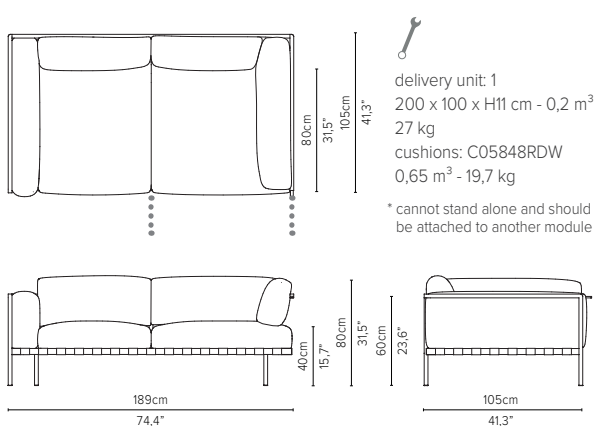

* cannot stand alone and should be attached to another module

05848RS-x - Right arm corner module 189 cm*

delivery unit: 1
200 x 87 x H11 cm - 0,2 m³
26 kg
cushions: C05848RSHW
0,51 m³ - 14,5 kg

* cannot stand alone and should be attached to another module

05859LS-x - Left corner extension 273 cm*

* Appearances, measurements and weights may slightly differ from reality.
The cushions on the drawings are not included in the article.

NATAL ALU SOFA

TECHNICAL DRAWINGS

DEEP SEAT

TOTAL DEPTH 105 CM / 41,3"

05808D-x - Sofa 2-seater 189 cm

05828D-x - Centre module 189 cm*

05838RD-x - Right arm extension 189 cm*

05838LD-x - Left arm extension 189 cm*

05848RD-x - Right arm corner module 189 cm*

05848LD-x - Left arm corner module 189 cm*

* Appearances, measurements and weights may slightly differ from reality.
The cushions on the drawings are not included in the article.

NATAL ALU SOFA

TECHNICAL DRAWINGS