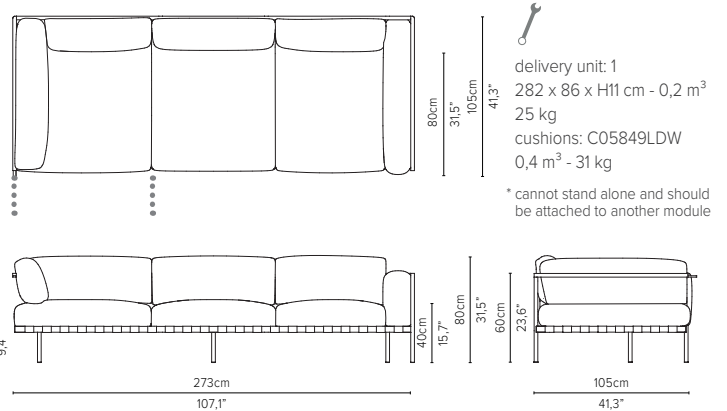

05849LD-x - Left arm corner module 273 cm*