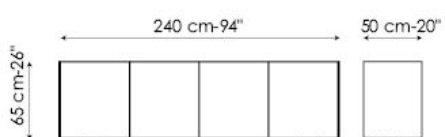

### CERAMIC TOP (optional):

glossy ceramic Calacatta

glossy ceramic Gold Onice

mat ceramic Ardesia grey

Outline 180 h65 3 ante - 3 doors

Outline 180 h83 3 ante base in metallo  
3 doors metal base

Outline 240 h65 4 ante - 4 doors