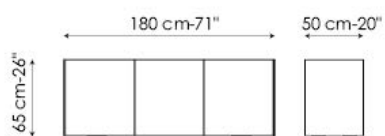

### CERAMIC TOP (optional):

glossy ceramic Calacatta

glossy ceramic Gold Onice

mat ceramic Ardesia grey

Outline 180 h65 3 ante - 3 doors

Outline 180 h83 3 ante base in metallo  
3 doors metal base

Outline 240 h65 4 ante - 4 doors