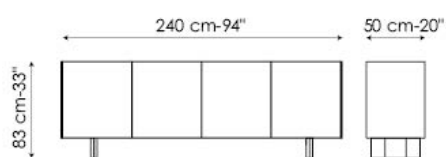

### CERAMIC TOP (optional):

glossy ceramic Calacatta

glossy ceramic Gold Onice

mat ceramic Ardesia grey

Outline 180 h65 3 ante - 3 doors

Outline 180 h83 3 ante base in metallo  
3 doors metal base

Outline 240 h65 4 ante - 4 doors