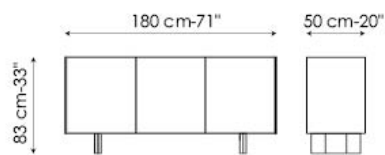

### CERAMIC TOP (optional):

glossy ceramic Calacatta

glossy ceramic Gold Onice

mat ceramic Ardesia grey

Outline 180 h65 3 ante - 3 doors

Outline 180 h83 3 ante base in metallo  
3 doors metal base

Outline 240 h65 4 ante - 4 doors