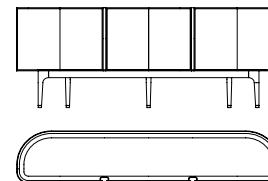

MOORE

Serie di mobili contenitori disponibili in due altezze: 95 e 136 cm. La struttura è in multistrato di pioppo e il massiccio sui lati e sui bordi è in acero (fin.28). La parte esterna è in noce canaletto e l'interno è impiallacciato di acero (fin.28), mentre il piano è disponibile con gli inserti in marmo nelle varianti Calacatta oro, Portoro, Zebrino o Velvet Brown.

Series of cabinets available in two heights: 95 and 136 cm. The frame is in poplar plywood and the sides and edges are in solid maple (fin.28). The external part is in walnut canaletto wood and the internal one is in maple (fin.28) veneered, while the top inserts are available in marble in the following versions: gold calacatta, Portoro, zebrino and Velvet Brown.

The central doors of the low version have shelves in saddle leather and two drawers with front sides in saddle leather, that are completely removable with recessed sliding runners and silent system closing. The internal shelves of the lateral doors are in bronze tempered crystal glass. In the high version the upper doors host glass shelves at the top and in saddle leather at the bottom, while lower doors host 2 drawers on each side and glass shelves. The high cabinet is available also in the bar version, with mirror, shelves in solid maple (fin.28) and grey tempered crystal glass, drawers with front sides in turtledove saddle leather, 2 trays and 12 coasters in maple and saddle leather and optional bar accessories. The compartments have LEDs with a fading switching on and off sensor. The base, with feet that can be adjusted for leveling, is in finish 91 with the foot-caps, as well as the hinges, painted in a bronze colour with natural effect.

CE

73023

Mobile alto in noce canaletto
Tall cabinet in walnut canaletto wood
cm 166,5 x 51,5 x h 136
in 65 1/2 x 20 1/4 x h 53 1/2

CE

73026

Mobile bar alto in noce canaletto
Tall bar cabinet in walnut canaletto wood
cm 166,5 x 51,5 x h 136
in 65 1/2 x 20 1/4 x h 53 1/2