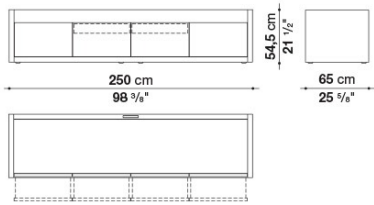

LG250_2

LG250_3

LG250_3