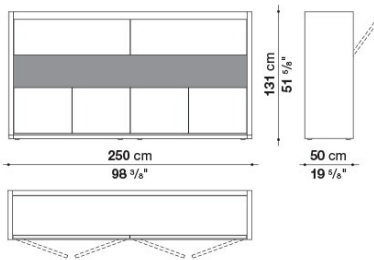

LG250_4

LG250_4