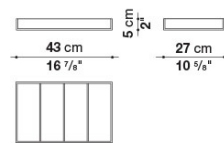

LGB250_4

LGB250_4

LG_PA

LG_PA

LG_PB

LG_PB

B&B Italia reserves the right to make technological and aesthetic improvements to its models, including changes to the sizes and materials, without notice. The technical drawings do not define the details of the product. The measurements shown are indicative and may undergo changes. In particular, the dimensions relevant to the padded parts are subject to usage tolerances over time caused by the normal adjustment of the padding. For the specific information, please contact the dealer closest to you.