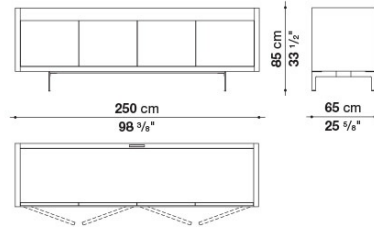

Technical information

Technical drawings

LG250_1

LG250_1

LGB250_1

LGB250_1

LG250_2

LG250_2

LGB250_4

LGB250_4

LG_PA

LG_PA

LG_PB

LG_PB

B&B Italia reserves the right to make technological and aesthetic improvements to its models, including changes to the sizes and materials, without notice. The technical drawings do not define the details of the product. The measurements shown are indicative and may undergo changes. In particular, the dimensions relevant to the padded parts are subject to usage tolerances over time caused by the normal adjustment of the padding. For the specific information, please contact the dealer closest to you.