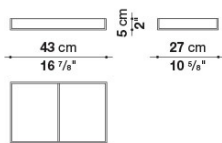

LGB250_4

LGB250_4

LG_PA

LG_PA

LG_PB

LG_PB

B&B Italia reserves the right to make technological and aesthetic improvements to its models, including changes to the sizes and materials, without notice. The technical drawings do not define the details of the product. The measurements shown are indicative and may undergo changes. In particular, the dimensions relevant to the padded parts are subject to usage tolerances over time caused by the normal adjustment of the padding. For the specific information, please contact the dealer closest to you.