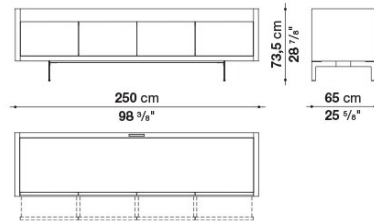

Technical drawings

LG250_1

LGB250_1

LGB250_2