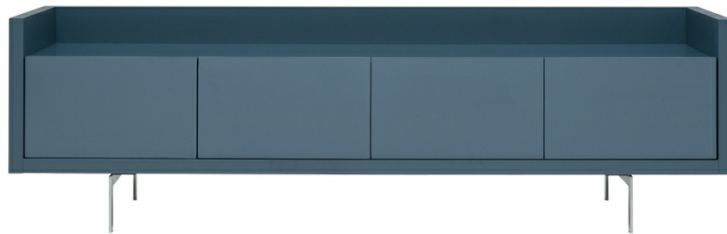

Liagò

STORAGE UNITS

Piero Lissoni

Description

Piero Lissoni designed Liagò for B&B Italia, a new range of storage units ideal for dining and living areas. The collection consists of two low storage units with doors and drawers and one high storage unit with hinged and flap doors. Liagò is in the Venetian architectural tradition - an outdoor loggia made of wood, often featuring a marble floor. It is a place suspended in space and time, a precious and rare area that allows lagoon houses to breathe and let the sun in. Piero Lissoni starts from this classic and reinterprets it, maintaining its frame and materials, but with a new use and updated role. The clean lines and impressive thickness define this architecture-inspired collection. Just like a building, the 50mm-thick frame hides a functional soul. Side and back panels are assembled to create a compartment inside them, allowing the passage of electrical cables and other elements. This means Liagò storage units can accommodate power supply and connections for televisions, monitors, lamps, speakers, amplifiers, weather stations, home voice assistants and other wired devices. This is made possible by “folding”, i.e. the wooden panel cut, which replicates a fold, a construction technique that makes it possible