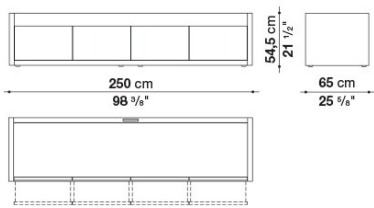

Technical information

Technical drawings

LG250_1

LG250_1

LGB250_1

LGB250_1

LG250_2

LG250_2

LGB250_4

LGB250_4

LG_PA

LG_PA

LG_PB

LG_PB

B&B Italia reserves the right to make technological and aesthetic improvements to its models, including changes to the sizes and materials, without notice. The technical drawings do not define the details of the product. The measurements shown are indicative and may undergo changes. In particular, the dimensions relevant to the padded parts are subject to usage tolerances over time caused by the normal adjustment of the padding. For the specific information, please contact the dealer closest to you.