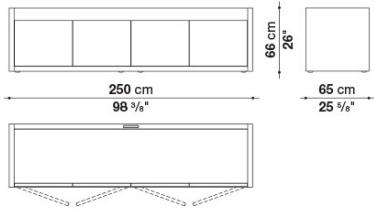

Technical drawings

LG250_1

LG250_1