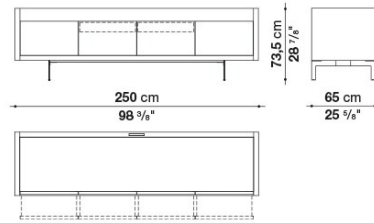

LGB250_2

LGB250_3

LGB250_3