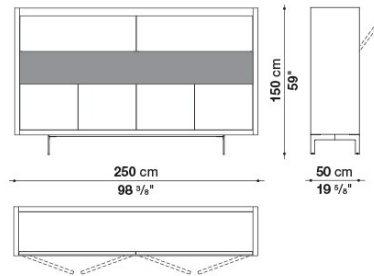

LGB250_4

LGB250_4

LG_PA

LG_PA

LG_PB

LG_PB

B&B Italia reserves the right to make technological and aesthetic improvements to its models, including changes to the sizes and materials, without notice. The technical drawings do not define the details of the product. The measurements shown are indicative and may undergo changes. In particular, the dimensions relevant to the padded parts are subject to usage tolerances over time caused by the normal adjustment of the padding. For the specific information, please contact the dealer closest to you.