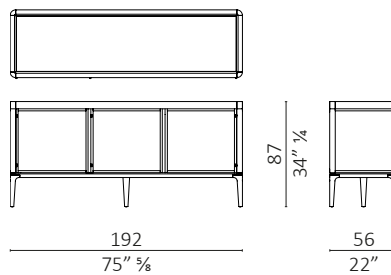

Full 2 ante/2 doors

Full 3 cassetti SX/3 drawers LH

Full 3 cassetti DX/3 drawers RH

Full 5 cassetti SX/5 drawers LH

Full 5 cassetti DX/5 drawers RH

Full mix 3 cassetti/3 drawers

Full mix 5 cassetti/5 drawers

Full sideboard 3 ante/3 doors

Full sideboard 4 ante/4 doors

Full sideboard 3 cassetti/3 drawers

Abaco accessori Full / Full accessories

divisorio 6 / partition 6 - H 2,5

divisorio 2 / partition 2 - H 10

bicchieri / glass - H 4,5

vassoio / tray - H 5

frigo / fridge - 40 L

porta sigari / cigar box

scarpiera / shoe rack

3 divisorio 3 / partition 3 - H 6,5

2 5 6 porta bottiglie / mini bottle - H 6,5

4 bicchieri / glass - H 15

2 porta gioielli / jewelry box