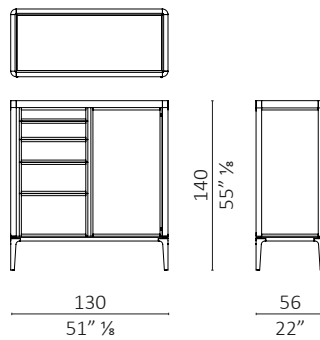

Full 2 ante/2 doors

Full 3 cassetti SX/3 drawers LH

Full 3 cassetti DX/3 drawers RH

Full 5 cassetti SX/5 drawers LH

Full 5 cassetti DX/5 drawers RH

Full mix 3 cassetti/3 drawers

Full mix 5 cassetti/5 drawers

Full sideboard 3 ante/3 doors

Full sideboard 4 ante/4 doors

Full sideboard 3 cassetti/3 drawers

Abaco accessori Full / Full accessories

divisorio 6 / partition 6 - H 2,5

divisorio 2 / partition 2 - H 10

bicchieri / glass - H 4,5

vassoio / tray - H 5

frigo / fridge - 40 L

porta sigari / cigar box

scarpiera / shoe rack

3 divisorio 3 / partition 3 - H 6,5

2 5 6 porta bottiglie / mini bottle - H 6,5

4 bicchieri / glass - H 15

2 porta gioielli / jewelry box