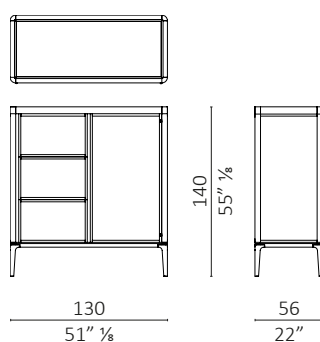

Full design Roberto Lazzeroni

caratteristiche tecniche - credenze e contenitori con struttura e base in massello di noce americano. ante, fianchi e frontali cassetti rivestiti in ebano, tessuto, pelle o laccati. disponibile versione extra con ante, fianchi e frontali cassetti rivestiti con strisce in massello di noce americano. interno credenza con n°1 mensola in vetro trasparente in ogni scomparto, interno contenitori con n°2 mensole in vetro trasparente in ogni scomparto. piano in legno, vetro colorato o marmo.

technical features - sideboards and cabinets with structure and base in solid American walnut, doors, side panels and drawer fronts covered in ebony, fabric, leather or lacquered. available the version extra with doors, side panels and drawer-fronts covered with solid American walnut strips. internal of sideboards with n°1 transparent glass shelf in each compartment, internal of cabinets with n°2 transparent glass shelves in each compartment. top in wood, colored glass or marble.

Full 2 ante/2 doors

Full 3 cassetti SX/3 drawers LH

Full 3 cassetti DX/3 drawers RH

Full 5 cassetti SX/5 drawers LH

Full 5 cassetti DX/5 drawers RH

Full mix 3 cassetti/3 drawers

Full mix 5 cassetti/5 drawers