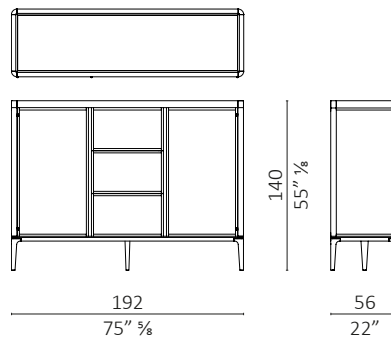

Full 2 ante/2 doors

Full 3 cassetti SX/3 drawers LH

Full 3 cassetti DX/3 drawers RH

Full 5 cassetti SX/5 drawers LH

Full 5 cassetti DX/5 drawers RH

Full mix 3 cassetti/3 drawers

Full mix 5 cassetti/5 drawers

Full sideboard 3 ante/3 doors

Full sideboard 4 ante/4 doors

Full sideboard 3 cassetti/3 drawers

Abaco accessori Full / Full accessories

divisorio 6 / partition 6 - H 2,5

divisorio 2 / partition 2 - H 10

bicchieri / glass - H 4,5

vassoio / tray - H 5

frigo / fridge - 40 L

porta sigari / cigar box

scarpiera / shoe rack

3 divisorio 3 / partition 3 - H 6,5

2 5 6 porta bottiglie / mini bottle - H 6,5

4 bicchieri / glass - H 15

2 porta gioielli / jewelry box