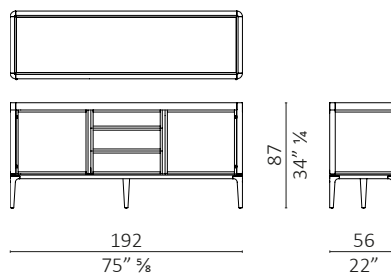

Full 2 ante/2 doors

Full 3 cassetti SX/3 drawers LH

Full 3 cassetti DX/3 drawers RH

Full 5 cassetti SX/5 drawers LH

Full 5 cassetti DX/5 drawers RH

Full mix 3 cassetti/3 drawers

Full mix 5 cassetti/5 drawers

Full sideboard 3 ante/3 doors

Full sideboard 4 ante/4 doors

Full sideboard 3 cassetti/3 drawers

Abaco accessori Full / Full accessories

divisorio 6 / partition 6 - H 2,5

divisorio 2 / partition 2 - H 10

bicchieri / glass - H 4,5

vassoio / tray - H 5

frigo / fridge - 40 L

porta sigari / cigar box

scarpiera / shoe rack

3 divisorio 3 / partition 3 - H 6,5

2 5 6 porta bottiglie / mini bottle - H 6,5

4 bicchieri / glass - H 15

2 porta gioielli / jewelry box