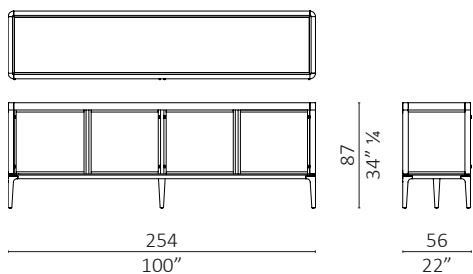

Full 2 ante/2 doors

Full 3 cassetti SX/3 drawers LH

Full 3 cassetti DX/3 drawers RH

Full 5 cassetti SX/5 drawers LH

Full 5 cassetti DX/5 drawers RH

Full mix 3 cassetti/3 drawers

Full mix 5 cassetti/5 drawers

Full sideboard 3 ante/3 doors

Full sideboard 4 ante/4 doors

Full sideboard 3 cassetti/3 drawers

Abaco accessori Full / Full accessories

divisorio 6 / partition 6 - H 2,5

divisorio 2 / partition 2 - H 10

bicchieri / glass - H 4,5