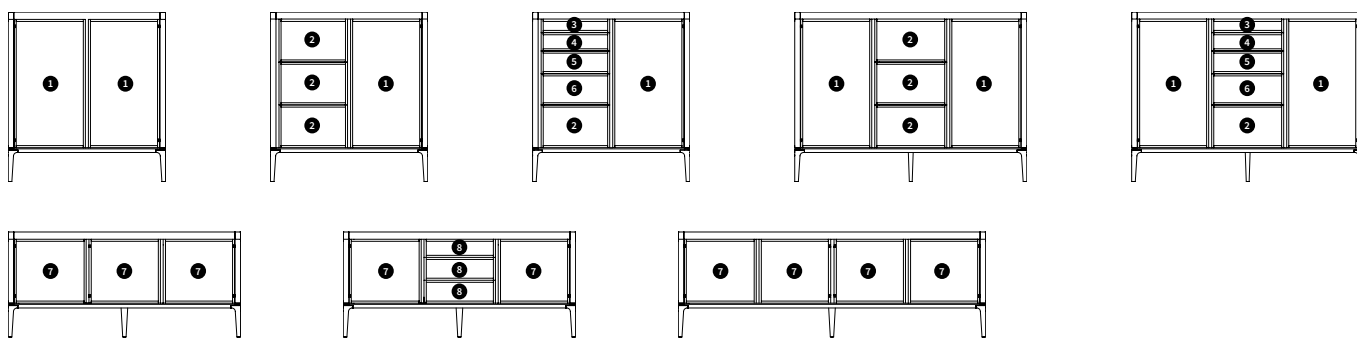

technical features - sideboards and cabinets with structure and base in solid American walnut, doors, side panels and drawer fronts covered in ebony, fabric, leather or lacquered. available the version extra with doors, side panels and drawer-fronts covered with solid American walnut strips. internal of sideboards with n°1 transparent glass shelf in each compartment, internal of cabinets with n°2 transparent glass shelves in each compartment. top in wood, colored glass or marble.

Full sideboard 3 ante/3 doors

Full sideboard 4 ante/4 doors

Full sideboard 3 cassetti/3 drawers

Abaco accessori Full / Full accessories

divisorio 6 / partition 6 - H 2,5

divisorio 2 / partition 2 - H 10

bicchieri / glass - H 4,5

vassoio / tray - H 5

frigo / fridge - 40 L

porta sigari / cigar box

scarpiera / shoe rack

3 divisorio 3 / partition 3 - H 6,5

2 5 6 porta bottiglie / mini bottle - H 6,5

4 bicchieri / glass - H 15

2 porta gioielli / jewelry box

pannello interno / *internal panel*

❶ cassetto interno / *single drawer under top*

❶ ❷

❷ cassettiera interna / *internal drawer unit*

❶

❷ fondo cassetto / *drawer bottom*

❷ ❸ ❹ ❺ ❻ ❼

❶ ❷