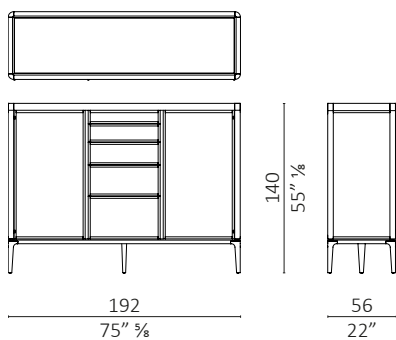

Full 2 ante/2 doors

Full 3 cassetti SX/3 drawers LH

Full 3 cassetti DX/3 drawers RH

Full 5 cassetti SX/5 drawers LH

Full 5 cassetti DX/5 drawers RH

Full mix 3 cassetti/3 drawers

Full mix 5 cassetti/5 drawers

Full sideboard 3 ante/3 doors

Full sideboard 4 ante/4 doors

Full sideboard 3 cassetti/3 drawers

Abaco accessori Full / Full accessories

divisorio 6 / partition 6 - H 2,5

divisorio 2 / partition 2 - H 10

bicchieri / glass - H 4,5

vassoio / tray - H 5

frigo / fridge - 40 L

porta sigari / cigar box

scarpiera / shoe rack

3 divisorio 3 / partition 3 - H 6,5

2 5 6 porta bottiglie / mini bottle - H 6,5

4 bicchieri / glass - H 15

2 porta gioielli / jewelry box