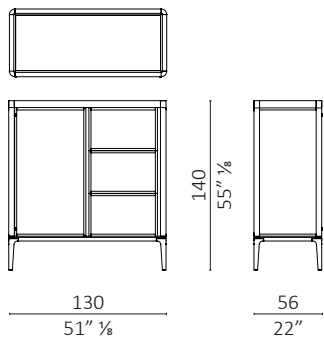

Full design Roberto Lazzeroni

caratteristiche tecniche - credenze e contenitori con struttura e base in massello di noce americano. ante, fianchi e frontali cassetti rivestiti in ebano, tessuto, pelle o laccati. disponibile versione extra con ante, fianchi e frontali cassetti rivestiti con strisce in massello di noce americano. interno credenza con n°1 mensola in vetro trasparente in ogni scomparto, interno contenitori con n°2 mensole in vetro trasparente in ogni scomparto. piano in legno, vetro colorato o marmo.

technical features - sideboards and cabinets with structure and base in solid American walnut, doors, side panels and drawer fronts covered in ebony, fabric, leather or lacquered. available the version extra with doors, side panels and drawer-fronts covered with solid American walnut strips. internal of sideboards with n°1 transparent glass shelf in each compartment, internal of cabinets with n°2 transparent glass shelves in each compartment. top in wood, colored glass or marble.

Full 2 ante/2 doors

Full 3 cassetti SX/3 drawers LH

Full 3 cassetti DX/3 drawers RH

Full 5 cassetti SX/5 drawers LH

Full 5 cassetti DX/5 drawers RH

Full mix 3 cassetti/3 drawers

Full mix 5 cassetti/5 drawers