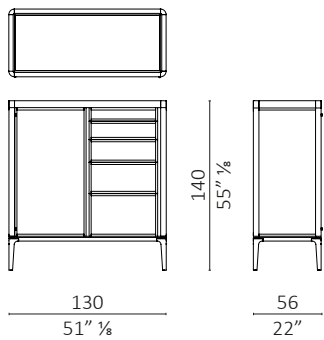

Full 2 ante/2 doors

Full 3 cassetti SX/3 drawers LH

Full 3 cassetti DX/3 drawers RH

Full 5 cassetti SX/5 drawers LH

Full 5 cassetti DX/5 drawers RH

Full mix 3 cassetti/3 drawers

Full mix 5 cassetti/5 drawers

Full sideboard 3 ante/3 doors

Full sideboard 4 ante/4 doors

Full sideboard 3 cassetti/3 drawers

Abaco accessori Full / Full accessories

divisorio 6 / partition 6 - H 2,5

divisorio 2 / partition 2 - H 10

bicchieri / glass - H 4,5

vassoio / tray - H 5

frigo / fridge - 40 L

porta sigari / cigar box

scarpiera / shoe rack

3 divisorio 3 / partition 3 - H 6,5

2 5 6 porta bottiglie / mini bottle - H 6,5

4 bicchieri / glass - H 15

2 porta gioielli / jewelry box