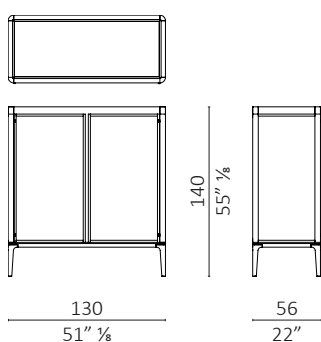

Full design Roberto Lazzeroni

caratteristiche tecniche - credenze e contenitori con struttura e base in massello di noce americano. ante, fianchi e frontali cassetti rivestiti in ebano, tessuto, pelle o laccati. disponibile versione extra con ante, fianchi e frontali cassetti rivestiti con strisce in massello di noce americano. interno credenza con n°1 mensola in vetro trasparente in ogni scomparto, interno contenitori con n°2 mensole in vetro trasparente in ogni scomparto. piano in legno, vetro colorato o marmo.

technical features - sideboards and cabinets with structure and base in solid American walnut, doors, side panels and drawer fronts covered in ebony, fabric, leather or lacquered. available the version extra with doors, side panels and drawer-fronts covered with solid American walnut strips. internal of sideboards with n°1 transparent glass shelf in each compartment, internal of cabinets with n°2 transparent glass shelves in each compartment. top in wood, colored glass or marble.

Full 2 ante/2 doors

Full 3 cassetti SX/3 drawers LH

Full 3 cassetti DX/3 drawers RH

Full 5 cassetti SX/5 drawers LH

Full 5 cassetti DX/5 drawers RH

Full mix 3 cassetti/3 drawers

Full mix 5 cassetti/5 drawers