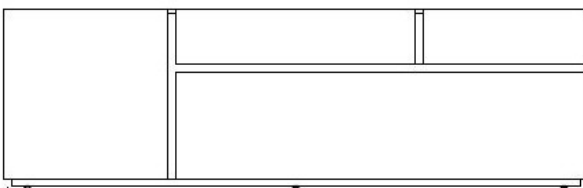

Furniture Specification

Project: Tomassini Arredamenti Display

Item: Sideboard
Qty: 1

Name: Free
Description: Sideboard in melamine, with a hinged door, two drawers and an extractor.
Dimension: Cm.220,4x54x67h
Finish: Matt lacquered, caramel color.

Sample / Image Reference *(Main picture is indicative)*

Note:

Matt lacquered, caramel color

670
26 1/2"

2204
86 3/4"

540
21 1/4"