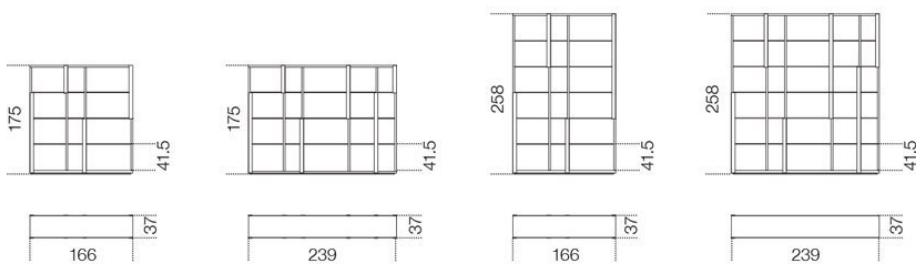


Tortona

Massimo Castagna
2014

Tortona

Massimo Castagna , 2014

Libreria in metallo verniciato bronzo patinato. Piani in cristallo 8 mm stopsol bronzo o extralight temperato.

Shelving system in patinated bronze lacquered metal. 8 mm bronze stopsol or tempered extralight glass shelves.

Dimensioni / Sizes
166 x 37 x 175h cm
239 x 37 x 175h cm
166 x 37 x 258h cm
239 x 37 x 258h cm

Inches
65½" x 14¾" x 69"h
94¼" x 14¾" x 69"h
65½" x 14¾" x 101¾"h
94¼" x 14¾" x 101¾"h

Cristallo / Glass

Extralight
Extralight