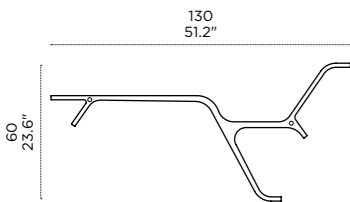

Misure e finiture / Sizes and finishes

Profondità/Depth = 21 cm/8.3"

Download high resolution photographs of this product from  www.photos.horm.it

struttura
structure

tutti i laccati Horm
all Horm lacquers