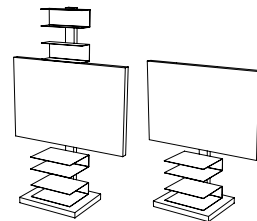

Bruno

PTOLOMEO AND HIS FAMILY

design Bruno Rainaldi

2003-2012

All the Ptolomeo have the designer's signature engraved on the base as a guarantee of authenticity.

Family members:

TV

TV LIGHT