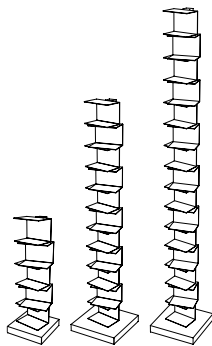

Family members:

ORIGINAL