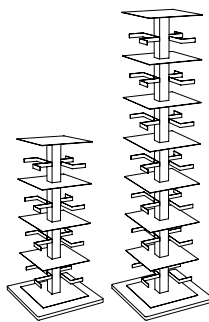

X2

TV

TV LIGHT

X4 KIT A

X4 KIT B

X4 KIT C

X4 SHORT

ORIGINAL PTOLOMEO

Dimensions: h215 base 35x35 approx 95 volumes, h160 base 35x35, approx 70 volumes, h75 base 25x25 approx 35 volumes.

ORIGINAL WALL: Vertical wall bookcase.

Finishing: Structure and shelves in black metal or white lacquered. Dimensions: h210 approx 95 volumes, h155 approx 70 volumes, h70 approx 35 volumes. Endlessly modular. Extension in metal lacquered black or white. Magnet cd holder.

Extension in metal lacquered white or black, magnet cd holder.

Dimensions: 52x52xh197/h110 cm

Finishing:

Dimensions:

Accessories:

MADE IN ITALY
www.opinionciatti.com

PTOLOMEO X4 SHORT

design Bruno Rainaldi

Magnet cd holder.

Dimensions: 52x52xh43 cm

Finishing:

Dimensions:

Accessories:

OBJECT HOLDER

CD HOLDER

Bruno Rainaldi