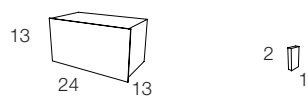

Magnet cd holder.

Dimensions: 52x52xh43 cm

Finishing:

Dimensions:

Accessories:

OBJECT HOLDER

CD HOLDER

Bruno Rainaldi

PTOLOMEO X2

design Bruno Rainaldi
2007

Vertical self-standing bookcase. Double façade – can be used as a dividing element. Composed of central upright and double row of shelves. Engraved with the designer's signature on base. Capacity approx 170 volumes or 560 CDs. Finishing: Base in polished stainless steel, structure and shelves in black metal with two rods in stainless steel or all white metal. Magnet cd holder. Dimensions: 30x50xh192 cm