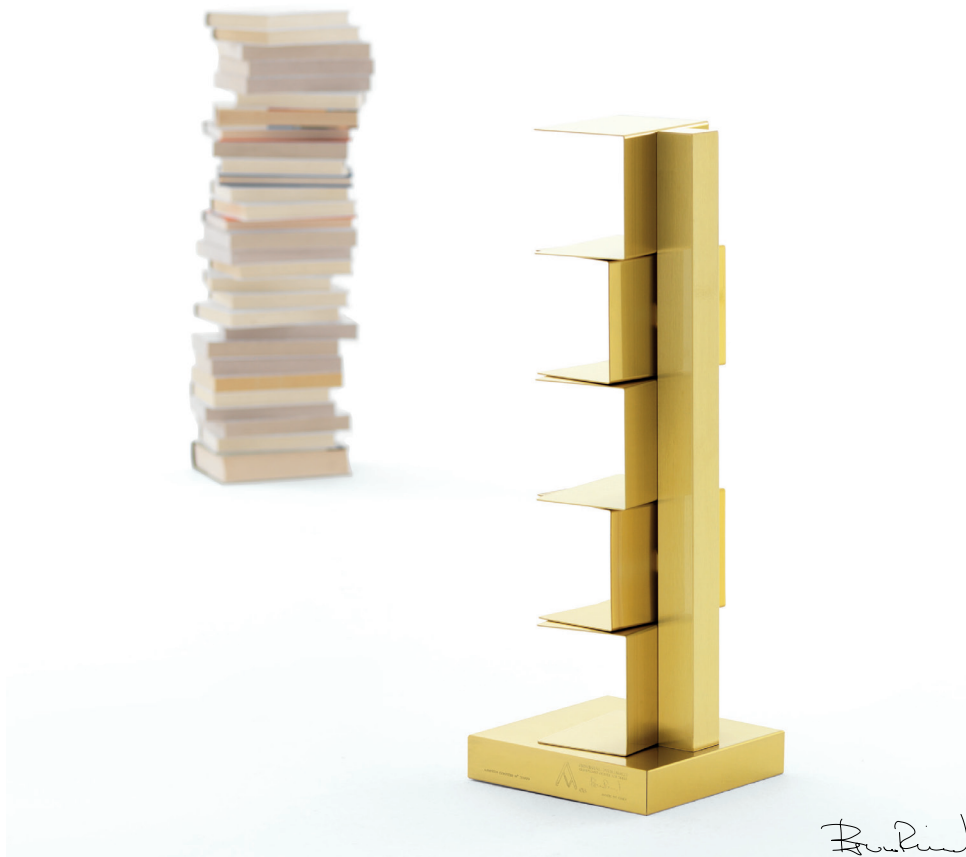

design Bruno Rainaldi

2003/2006

ORIGINAL: Vertical self-standing bookcase. Engraved with the designer's signature on the base. Finishing: Structure and shelves in black metal, polished stainless steel (the inside of the shelves in satin finish) or white lacquered. Base in polished stainless steel, black metal or white lacquered.

Finishing:

Dimensions:

Accessories:

PTOLOMEO GOLD - LIMITED EDITION

design Bruno Rainaldi

2007

GOLD: Limited edition. 99 pieces, numerated and signed! Totally brass made with glossy protective lacquering.

Dimensions: h75 base 25x25 cm, approx 35 volumes

Finishing:

BRASS

Dimensions: