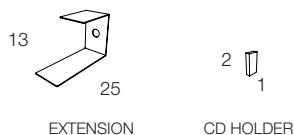

Accessories: