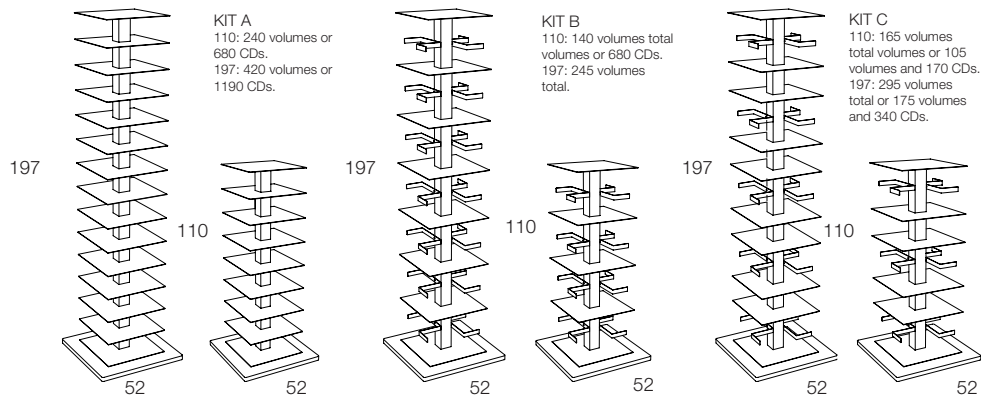

Extension in metal lacquered white or black, magnet cd holder.

Dimensions: 52x52xh197/h110 cm

Finishing:

Dimensions:

Accessories:

MADE IN ITALY
www.opinionciatti.com

PTOLOMEO X4 SHORT

design Bruno Rainaldi

2007

Vertical bookcase-bedside/small table revolving 360°.

Composed by 3 shelves 13 cm apart. Fixed top, with an easy to use object holder with a polished stainless steel door. Capacity up to 75 volumes or 210 Cds. Engraved with the designer's signature on base.

Magnet cd holder.

Dimensions: 52x52xh43 cm

Finishing:

Dimensions:

Accessories:

OBJECT HOLDER

CD HOLDER

Bruno Rainaldi