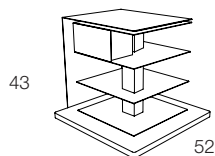

Extension in metal lacquered white or black, magnet cd holder.

Dimensions: 52x52xh197/h110 cm

Finishing:

Dimensions:

Accessories:

MADE IN ITALY
www.opinionciatti.com

PTOLOMEO X4 SHORT

design Bruno Rainaldi

2007

Vertical bookcase-bedside/small table revolving 360°.

Composed by 3 shelves 13 cm apart. Fixed top, with an easy to use object holder with a polished stainless steel door. Capacity up to 75 volumes or 210 Cds. Engraved with the designer's signature on base.

Magnet cd holder.

Dimensions: 52x52xh43 cm

Finishing:

Dimensions:

Accessories:

OBJECT HOLDER

CD HOLDER

Bruno Rainaldi

PTOLOMEO X2

design Bruno Rainaldi
2007

Vertical self-standing bookcase. Double façade – can be used as a dividing element. Composed of central upright and double row of shelves. Engraved with the designer's signature on base. Capacity approx 170 volumes or 560 CDs. Finishing: Base in polished stainless steel, structure and shelves in black metal with two rods in stainless steel or all white metal. Magnet cd holder. Dimensions: 30x50xh192 cm