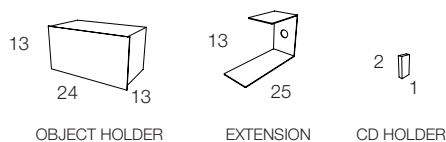

Extension in metal lacquered white or black, magnet cd holder.

Dimensions: 52x52xh197/h110 cm

Finishing:

Dimensions:

Accessories:

MADE IN ITALY
www.opinionciatti.com

PTOLOMEO X4 SHORT

design Bruno Rainaldi

2007

Vertical bookcase-bedside/small table revolving 360°.

Composed by 3 shelves 13 cm apart. Fixed top, with an easy to use object holder with a polished stainless steel door. Capacity up to 75 volumes or 210 Cds. Engraved with the designer's signature on base.