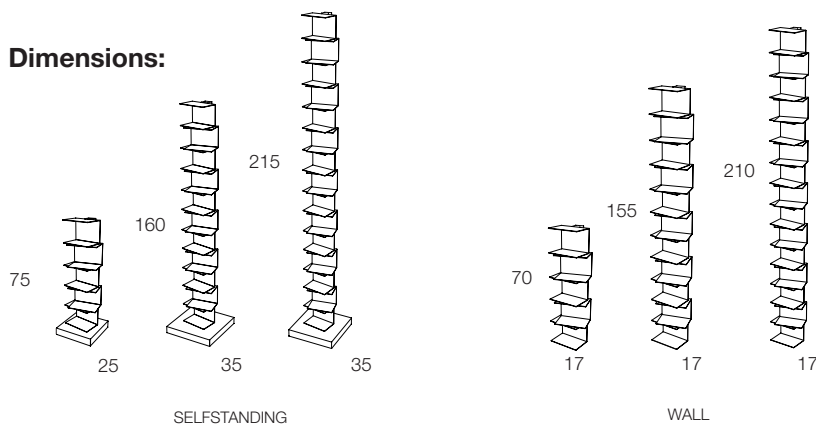

Finishing:

Dimensions: