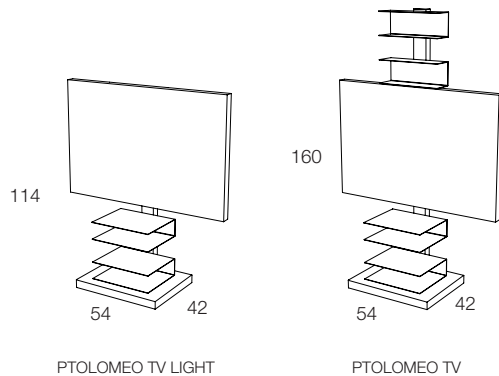

Magnet cd holder.

Dimensions: 52x52xh43 cm

Finishing:

Dimensions:

Accessories:

OBJECT HOLDER

CD HOLDER

Bruno Rainaldi

TV/TVLIGHT: Multimedia support. Pivoting wheels. Column with cables space. Designed to contain up to 54 DVDs or 120 CDs in addition to the most commonly used devices like DVD readers, game consoles, digital TV decoders and many other devices. The product is also fitted with a multifunctional adapter that can be used to hang 20" till 42" TVs.

Finishing: Frame and shelves in metal, lacquered white or black. Object tray in black or white Plexiglas®. Tv support in white or black lacquered metal. Magnet cd holder.

Dimensions: 54x42xh114/h160 cm

Finishing:

Dimensions:

Accessories:

PTOLOMEO GOLD - LIMITED EDITION

design Bruno Rainaldi

2007

GOLD: Limited edition. 99 pieces, numerated and signed! Totally brass made with glossy protective lacquering.

Dimensions: h75 base 25x25 cm, approx 35 volumes