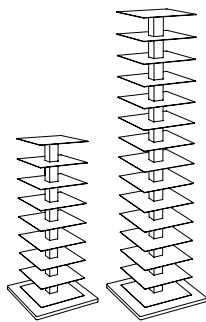

Bruno

PTOLOMEO AND HIS FAMILY

design Bruno Rainaldi

2003-2012

All the Ptolomeo have the designer's signature engraved on the base as a guarantee of authenticity.

Family members:

X4 KIT A