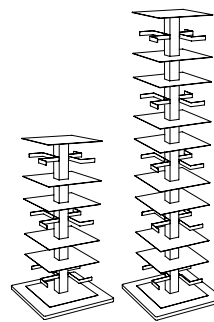

X2

TV

TV LIGHT

X4 KIT A

X4 KIT B

X4 KIT C

X4 SHORT

ORIGINAL PTOLOMEO

Dimensions: h215 base 35x35 approx 95 volumes, h160 base 35x35, approx 70 volumes, h75 base 25x25 approx 35 volumes.

ORIGINAL WALL: Vertical wall bookcase.

Finishing: Structure and shelves in black metal or white lacquered. Dimensions: h210 approx 95 volumes, h155 approx 70 volumes, h70 approx 35 volumes. Endlessly modular. Extension in metal lacquered black or white. Magnet cd holder.

Extension in metal lacquered white or black, magnet cd holder.

Dimensions: 52x52xh197/h110 cm

Finishing:

Dimensions:

Accessories:

MADE IN ITALY
www.opinionciatti.com

PTOLOMEO X4 SHORT

design Bruno Rainaldi

Magnet cd holder.

Dimensions: 52x52xh43 cm

Finishing:

Dimensions:

Accessories:

OBJECT HOLDER

CD HOLDER

Bruno Rainaldi