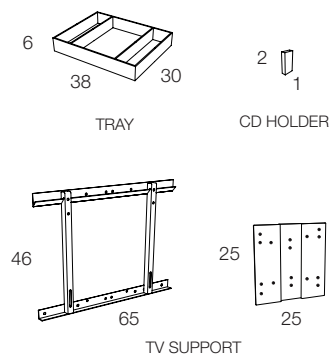

Accessories: