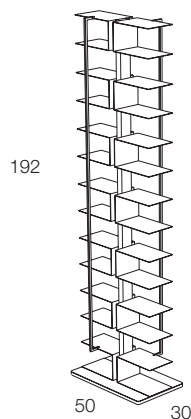

Finishing:

Dimensions:

Accessories:

CD HOLDER

MADE IN ITALY
www.opinionciatti.com