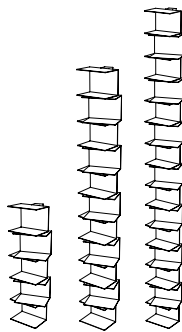

ORIGINAL WALL