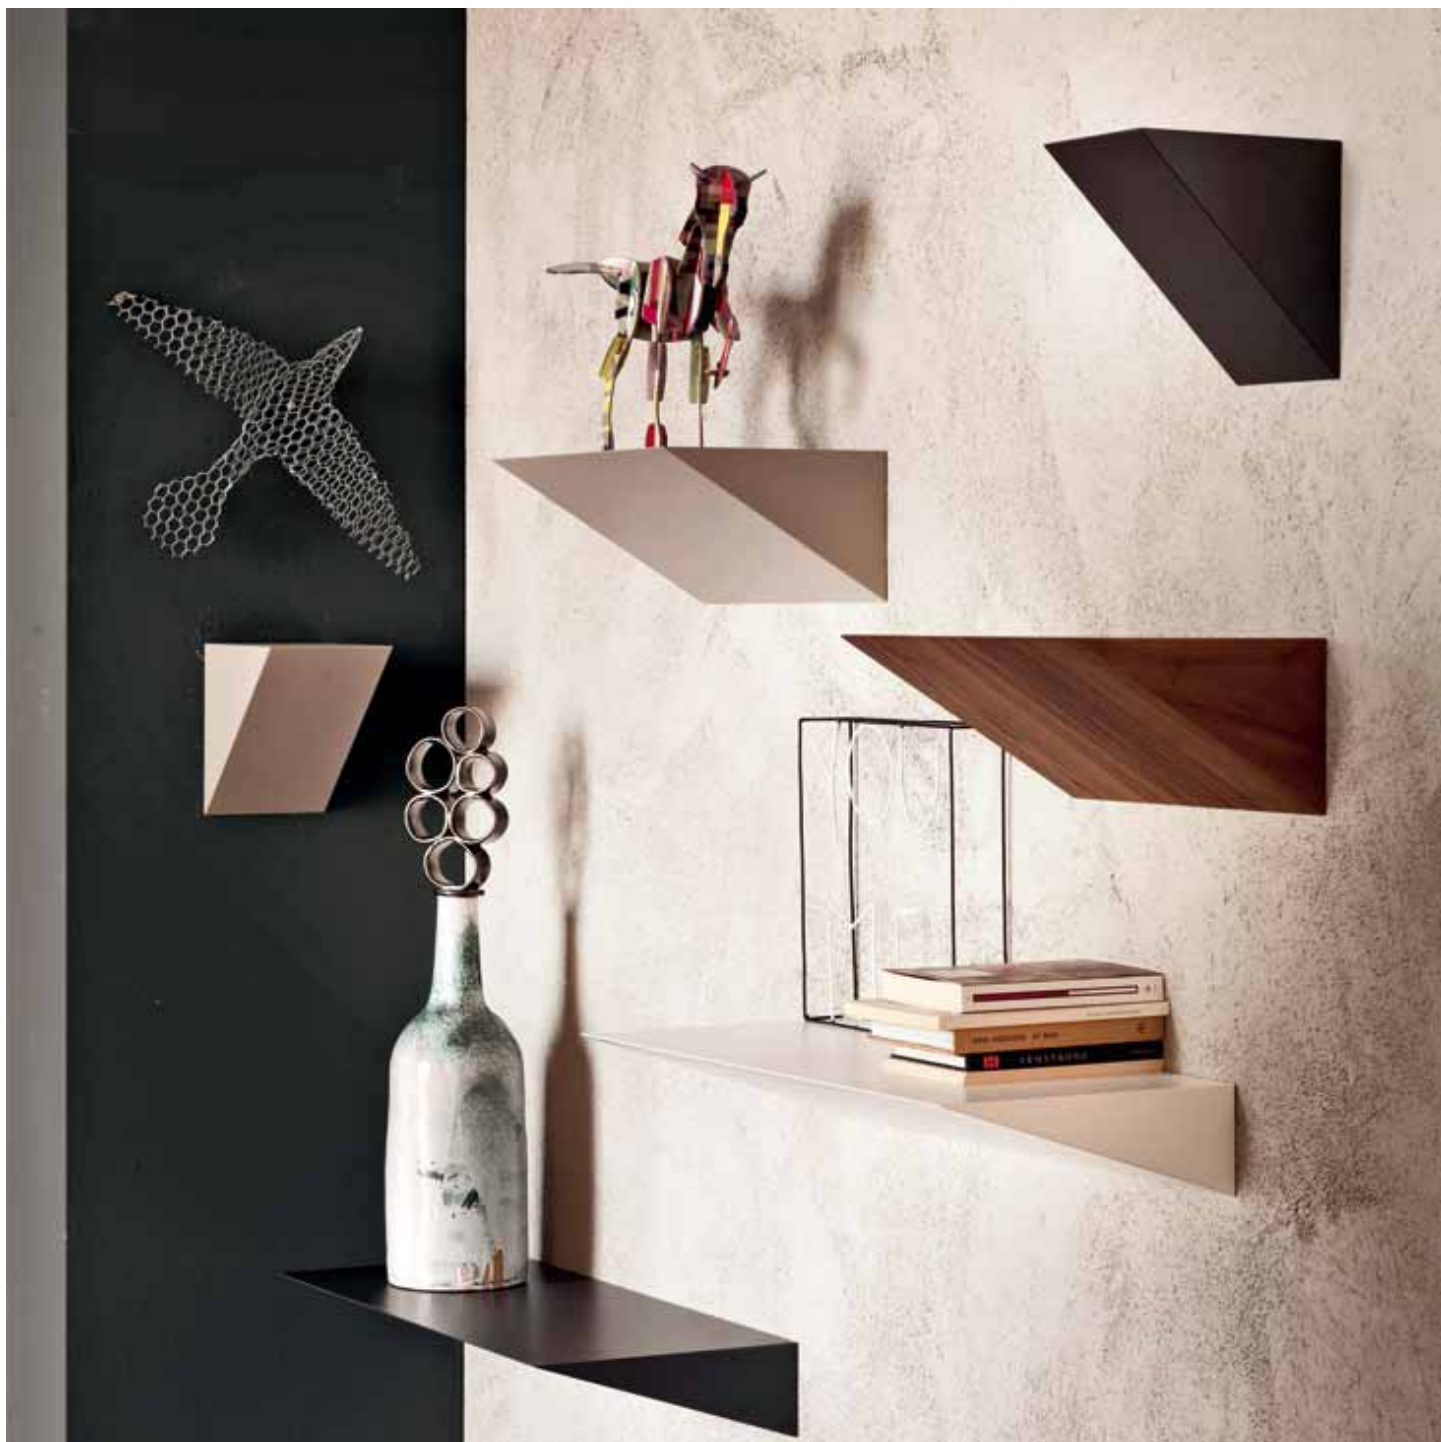

PENDOLA

Design: Fabio Bortolami

Le informazioni qui riportate sono basate sugli ultimi dati pubblicati a listino. L'azienda si riserva il diritto di apportare modifiche ai modelli senza preavviso.

CATELAN ITALIA spa - Via Pilastrì 15 - 36010 Carrè - Vicenza Italy - Phone +39 0445318711 - Fax +39 0445 314289 - Email: info@cattelanitalia.com www.cattelanitalia.com