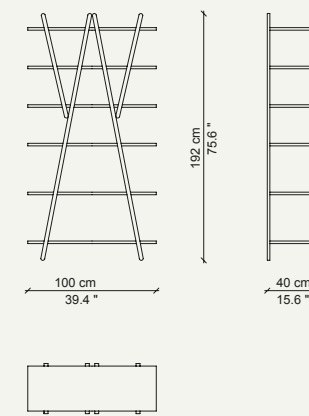

FINISHES - FINITURE - FINITIONS - AUSFÜHRUNGEN

Lacquered grey RAL7030 beechwood
Faggio laccato grigio RAL7030
Hêtre laqué gris RAL7030
Buche grau RAL7030 lackiert

Lacquered arancione becco d'oca RAL 2000 beechwood
Faggio laccato arancione becco d'oca RAL 2000
Hêtre laqué arancione becco d'oca RAL 2000
Buche arancione becco d'oca RAL 2000 lackiert

ENG STRUCTURE Solid beech with lacquered semi-matte becco d'oca (orange) or grey finish. SHELVES Wood fiber panel (MDF) with lacquered semi-matte becco d'oca (orange) or grey finish.

ITA STRUTTURA Struttura in massello di faggio laccato semi-opaco color becco d'oca (arancione) o grigio. RIPIANI Pannello di fibra di legno (MDF) laccato semi-opaco color becco d'oca (arancione) o grigio.

FRA STRUCTURE Structure en hêtre massif laqué semi-mat couleur bec d'oie (orange) ou gris. ÉTAGÈRES Panneau en fibre de bois (MDF) laqué semi-mat couleur bec d'oie (orange) ou gris.

DE GESTELL Gestell aus Massivholz Buche mit Lackierung seidenmatt in der Farbe Orange oder Grau. REGALBÖDEN MDF-Platten lackiert seidenmatt in der Farbe Orange oder Grau.

CERTIFICATIONS - CERTIFICAZIONI - CERTIFICATIONS - ZERTIFIKATE

98,7% Wood
1% Metal
0,3% Plastic

BIFMA