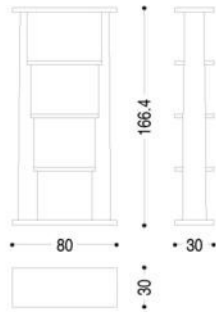

RIVA 1920 NOTCH SHELF

Libreria
Bookcase

MATERIALI MATERIALS

ESSENZE E FINITURE
WOODS AND FINISHINGS

BRICCOLE
