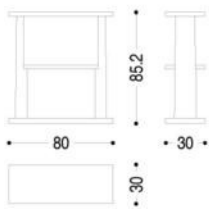

RIVA 1920 NOTCH SHELF

Libreria
Bookcase

MATERIALI MATERIALS

ESSENZE E FINITURE
WOODS AND FINISHINGS

BRICCOLE
