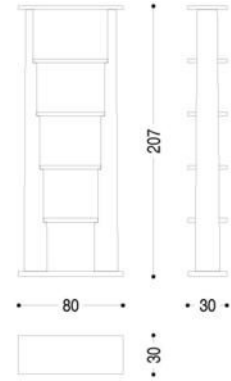

RIVA 1920 NOTCH SHELF

Libreria
Bookcase

MATERIALI MATERIALS

ESSENZE E FINITURE
WOODS AND FINISHINGS

BRICCOLE
