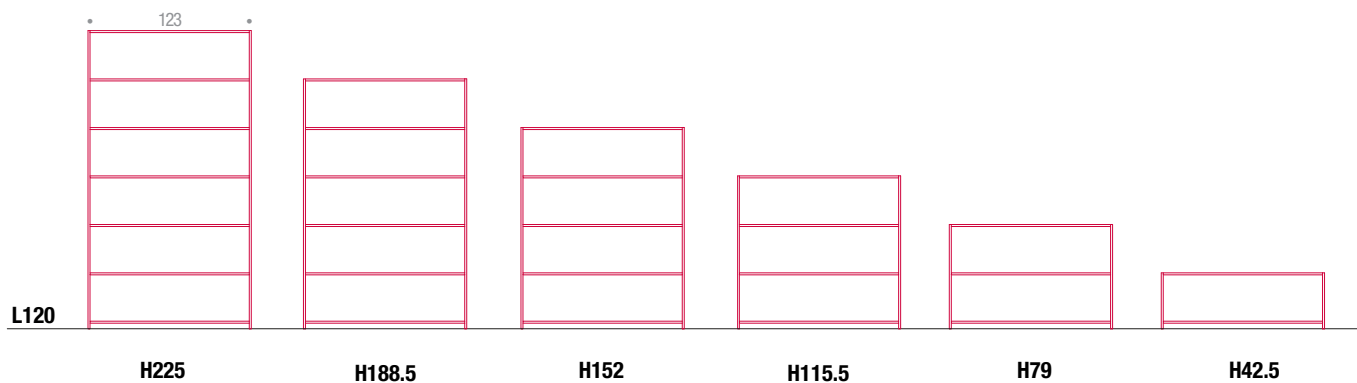

MINIMA 3.0 | FREE-STANDING

MINIMA 3.0 | HANGING

L60

L90

L120

H147.5

H111

H74.5