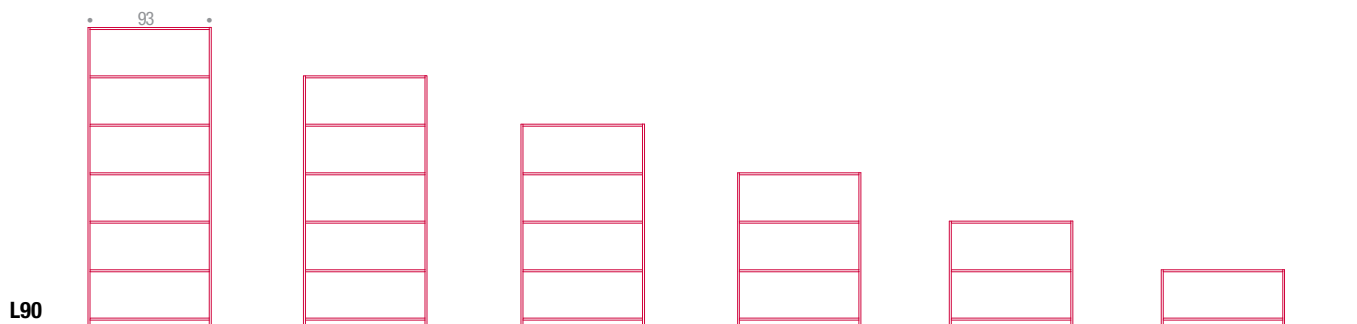

MINIMA 3.0 | FREE-STANDING