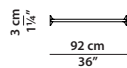

6 x 23 h271/301

Montante terminale.
Terminal upright.

6 x 23 h271/301

Montante centrale.
Central upright.

6 x 23 h301/331

Montante terminale.
Terminal upright.

6 x 23 h301/331

Montante centrale.
Central upright.

6 x 23 h331/361

Montante terminale.
Terminal upright.

MADE IN ITALY

LIBELLE Pietro Russo

6 x 23 h331/361

Montante centrale.
Central upright.

62 x 33 h3

Mensola. Shelf.

62 x 33 h15

Mensola con ring contenitore.
Shelf with storage ring.

92 x 33 h3

Mensola. Shelf.

92 x 33 h15

Mensola con ring contenitore.
Shelf with storage ring.