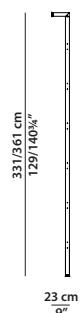

MADE IN ITALY

LIBELLE Pietro Russo

2,5 x 5 h268/298

Montante terminale.
Terminal upright.

2,5 x 5 h268/298

Montante centrale.
Central upright.

2,5 x 5 h298/328

Montante terminale.
Terminal upright.

6 x 23 h271/301

Montante terminale.
Terminal upright.

6 x 23 h271/301

Montante centrale.
Central upright.

6 x 23 h301/331

Montante terminale.
Terminal upright.

6 x 23 h301/331

Montante centrale.
Central upright.

6 x 23 h331/361

Montante terminale.
Terminal upright.

MADE IN ITALY

LIBELLE Pietro Russo

6 x 23 h331/361

Montante centrale.
Central upright.

62 x 33 h3

Mensola. Shelf.

62 x 33 h15

Mensola con ring contenitore.
Shelf with storage ring.

92 x 33 h3

Mensola. Shelf.

92 x 33 h15

Mensola con ring contenitore.
Shelf with storage ring.