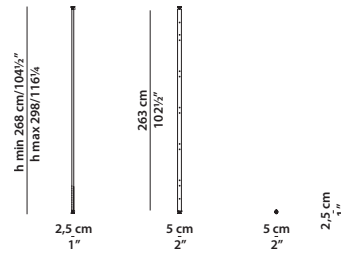

MADE IN ITALY

LIBELLE Pietro Russo

2,5 x 5 h268/298

Montante terminale.
Terminal upright.

2,5 x 5 h268/298

Montante centrale.
Central upright.

2,5 x 5 h298/328

Montante terminale.
Terminal upright.

2,5 x 5 h298/328

Montante centrale.
Central upright.

2,5 x 5 h328/358

Montante terminale.
Terminal upright.

MADE IN ITALY

LIBELLE Pietro Russo

2,5 x 5 h328/358

Montante centrale.
Central upright.

6 x 23 h331/361

Montante terminale.
Terminal upright.

MADE IN ITALY

LIBELLE Pietro Russo

6 x 23 h331/361

Montante centrale.
Central upright.

62 x 33 h3

Mensola. Shelf.

62 x 33 h15

Mensola con ring contenitore.
Shelf with storage ring.

92 x 33 h3

Mensola. Shelf.

92 x 33 h15

Mensola con ring contenitore.
Shelf with storage ring.