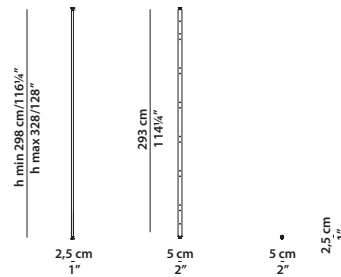

MADE IN ITALY

LIBELLE Pietro Russo

2,5 x 5 h268/298

Montante terminale.
Terminal upright.

2,5 x 5 h268/298

Montante centrale.
Central upright.

2,5 x 5 h298/328

Montante terminale.
Terminal upright.

2,5 x 5 h298/328

Montante centrale.
Central upright.

2,5 x 5 h328/358

Montante terminale.
Terminal upright.

MADE IN ITALY

LIBELLE Pietro Russo

2,5 x 5 h328/358

Montante centrale.
Central upright.

6 x 23 h331/361

Montante terminale.
Terminal upright.

MADE IN ITALY

LIBELLE Pietro Russo

6 x 23 h331/361

Montante centrale.
Central upright.

62 x 33 h3

Mensola. Shelf.

62 x 33 h15

Mensola con ring contenitore.
Shelf with storage ring.

92 x 33 h3

Mensola. Shelf.

92 x 33 h15

Mensola con ring contenitore.
Shelf with storage ring.