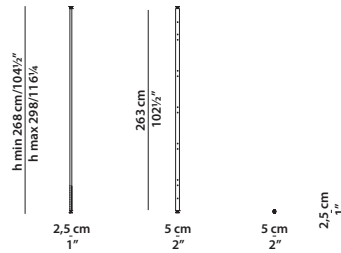

MADE IN ITALY

LIBELLE Pietro Russo

2,5 x 5 h268/298

Montante terminale.
Terminal upright.

2,5 x 5 h268/298

Montante centrale.
Central upright.

2,5 x 5 h298/328

Montante terminale.
Terminal upright.

2,5 x 5 h298/328

Montante centrale.
Central upright.

2,5 x 5 h328/358

Montante terminale.
Terminal upright.

MADE IN ITALY

LIBELLE Pietro Russo

2,5 x 5 h328/358

Montante centrale.
Central upright.

6 x 23 h331/361

Montante terminale.
Terminal upright.

MADE IN ITALY

LIBELLE Pietro Russo

6 x 23 h331/361

Montante centrale.
Central upright.

62 x 33 h3

Mensola. Shelf.

62 x 33 h15

Mensola con ring contenitore.
Shelf with storage ring.

92 x 33 h3

Mensola. Shelf.

92 x 33 h15

Mensola con ring contenitore.
Shelf with storage ring.