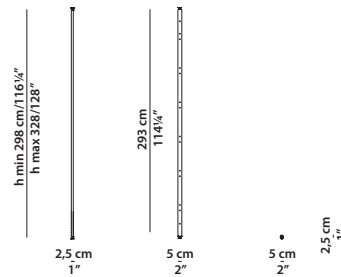

MADE IN ITALY

LIBELLE Pietro Russo

2,5 x 5 h268/298

Montante terminale.
Terminal upright.

2,5 x 5 h268/298

Montante centrale.
Central upright.

2,5 x 5 h298/328

Montante terminale.
Terminal upright.

2,5 x 5 h298/328

Montante centrale.
Central upright.

2,5 x 5 h328/358

Montante terminale.
Terminal upright.

MADE IN ITALY

LIBELLE Pietro Russo

2,5 x 5 h328/358

Montante centrale.
Central upright.

6 x 23 h331/361

Montante terminale.
Terminal upright.

MADE IN ITALY

LIBELLE Pietro Russo

6 x 23 h331/361

Montante centrale.
Central upright.

62 x 33 h3

Mensola. Shelf.

62 x 33 h15

Mensola con ring contenitore.
Shelf with storage ring.

92 x 33 h3

Mensola. Shelf.

92 x 33 h15

Mensola con ring contenitore.
Shelf with storage ring.