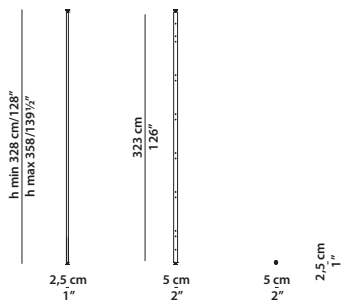

MADE IN ITALY

LIBELLE Pietro Russo

2,5 x 5 h268/298

Montante terminale.
Terminal upright.

2,5 x 5 h268/298

Montante centrale.
Central upright.

2,5 x 5 h298/328

Montante terminale.
Terminal upright.

2,5 x 5 h298/328

Montante centrale.
Central upright.

2,5 x 5 h328/358

Montante terminale.
Terminal upright.

MADE IN ITALY

LIBELLE Pietro Russo

2,5 x 5 h328/358

Montante centrale.
Central upright.

6 x 23 h331/361

Montante terminale.
Terminal upright.

MADE IN ITALY

LIBELLE Pietro Russo

6 x 23 h331/361

Montante centrale.
Central upright.

62 x 33 h3

Mensola. Shelf.

62 x 33 h15

Mensola con ring contenitore.
Shelf with storage ring.

92 x 33 h3

Mensola. Shelf.

92 x 33 h15

Mensola con ring contenitore.
Shelf with storage ring.