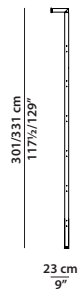

2,5 x 5 h298/328

Montante centrale.
Central upright.

2,5 x 5 h328/358

Montante terminale.
Terminal upright.

MADE IN ITALY

LIBELLE Pietro Russo

2,5 x 5 h328/358

Montante centrale.
Central upright.

6 x 23 h271/301

Montante terminale.
Terminal upright.

6 x 23 h271/301

Montante centrale.
Central upright.

6 x 23 h301/331

Montante terminale.
Terminal upright.

6 x 23 h301/331

Montante centrale.
Central upright.

6 x 23 h331/361

Montante terminale.
Terminal upright.

MADE IN ITALY

LIBELLE Pietro Russo

6 x 23 h331/361

Montante centrale.
Central upright.

62 x 33 h3

Mensola. Shelf.

62 x 33 h15

Mensola con ring contenitore.
Shelf with storage ring.

92 x 33 h3

Mensola. Shelf.

92 x 33 h15

Mensola con ring contenitore.
Shelf with storage ring.