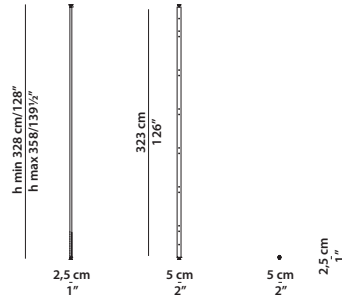

2,5 x 5 h298/328

Montante centrale.
Central upright.

2,5 x 5 h328/358

Montante terminale.
Terminal upright.

MADE IN ITALY

LIBELLE Pietro Russo

2,5 x 5 h328/358

Montante centrale.
Central upright.

6 x 23 h271/301

Montante terminale.
Terminal upright.

6 x 23 h271/301

Montante centrale.
Central upright.

6 x 23 h301/331

Montante terminale.
Terminal upright.

6 x 23 h301/331

Montante centrale.
Central upright.

6 x 23 h331/361

Montante terminale.
Terminal upright.

MADE IN ITALY

LIBELLE Pietro Russo

6 x 23 h331/361

Montante centrale.
Central upright.

62 x 33 h3

Mensola. Shelf.

62 x 33 h15

Mensola con ring contenitore.
Shelf with storage ring.

92 x 33 h3

Mensola. Shelf.

92 x 33 h15

Mensola con ring contenitore.
Shelf with storage ring.