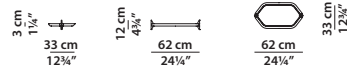

6 x 23 h271/301

Montante terminale.
Terminal upright.

6 x 23 h271/301

Montante centrale.
Central upright.

6 x 23 h301/331

Montante terminale.
Terminal upright.

6 x 23 h301/331

Montante centrale.
Central upright.

6 x 23 h331/361

Montante terminale.
Terminal upright.

MADE IN ITALY

LIBELLE Pietro Russo

6 x 23 h331/361

Montante centrale.
Central upright.

62 x 33 h3

Mensola. Shelf.

62 x 33 h15

Mensola con ring contenitore.
Shelf with storage ring.

92 x 33 h3

Mensola. Shelf.

92 x 33 h15

Mensola con ring contenitore.
Shelf with storage ring.