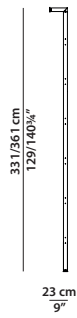

MADE IN ITALY

LIBELLE Pietro Russo

2,5 x 5 h268/298

Montante terminale.
Terminal upright.

2,5 x 5 h268/298

Montante centrale.
Central upright.

2,5 x 5 h298/328

Montante terminale.
Terminal upright.

6 x 23 h271/301

Montante terminale.
Terminal upright.

6 x 23 h271/301

Montante centrale.
Central upright.

6 x 23 h301/331

Montante terminale.
Terminal upright.

6 x 23 h301/331

Montante centrale.
Central upright.

6 x 23 h331/361

Montante terminale.
Terminal upright.

MADE IN ITALY

LIBELLE Pietro Russo

6 x 23 h331/361

Montante centrale.
Central upright.

62 x 33 h3

Mensola. Shelf.

62 x 33 h15

Mensola con ring contenitore.
Shelf with storage ring.

92 x 33 h3

Mensola. Shelf.

92 x 33 h15

Mensola con ring contenitore.
Shelf with storage ring.