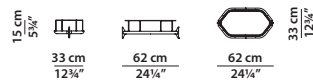

2,5 x 5 h298/328

Montante centrale.
Central upright.

2,5 x 5 h328/358

Montante terminale.
Terminal upright.

MADE IN ITALY

LIBELLE Pietro Russo

2,5 x 5 h328/358

Montante centrale.
Central upright.

6 x 23 h271/301

Montante terminale.
Terminal upright.

6 x 23 h271/301

Montante centrale.
Central upright.

6 x 23 h301/331

Montante terminale.
Terminal upright.

6 x 23 h301/331

Montante centrale.
Central upright.

6 x 23 h331/361

Montante terminale.
Terminal upright.

MADE IN ITALY

LIBELLE Pietro Russo

6 x 23 h331/361

Montante centrale.
Central upright.

62 x 33 h3

Mensola. Shelf.

62 x 33 h15

Mensola con ring contenitore.
Shelf with storage ring.

92 x 33 h3

Mensola. Shelf.

92 x 33 h15

Mensola con ring contenitore.
Shelf with storage ring.