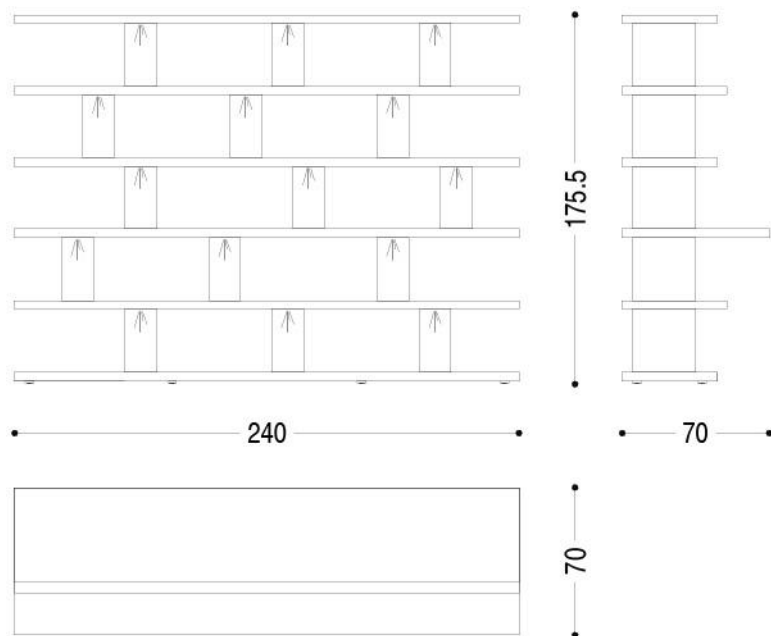

RIVA 1920 BOOKSHELF

Libreria
Bookcase

MATERIALI MATERIALS

ESSENZE E FINITURE WOODS AND FINISHINGS

ROVERE TABACCO

ROVERE NEUTRO

ROVERE LONDON

ROVERE MYSTIC
BLACK