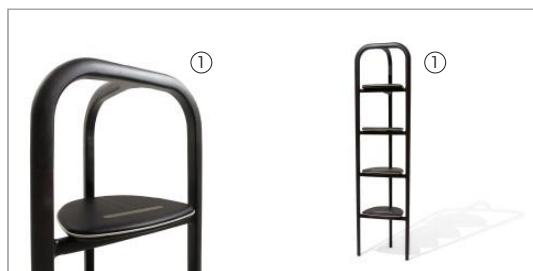

AMIRAL

LEONARDO DAINELLI 2019

Mobile angolare da fissare a parete e libreria in massiccio e impiallacciatura di frassino disponibili in quattro finiture: naturale (fin.96), grigio antracite (fin.93), biscotto (fin.2P) e cenere (fin.2R).

Sono disponibili due versioni:

- ripiani totalmente in frassino con profilo in pelle, nei colori disponibili a catalogo;

- ripiani in frassino con tutto il top rivestito in pelle.

Le parti metalliche sono in finitura pewter (fin.5L).

Corner piece of furniture to be fixed to the wall and bookcase in solid ash wood and veneer available in four finishes: natural (fin.96), anthracite grey (fin.93), biscuit (fin.2P) and ash grey (fin.2R).

Two versions are available:

- shelves totally in ash wood with profile in leather, in various shades of colour, as per the catalogue;

- shelves in ash wood with the whole top covered in leather.

The metal parts are in pewter finish (fin.5L).

1 Amiral 53705 piping leather 9108 fin. 93