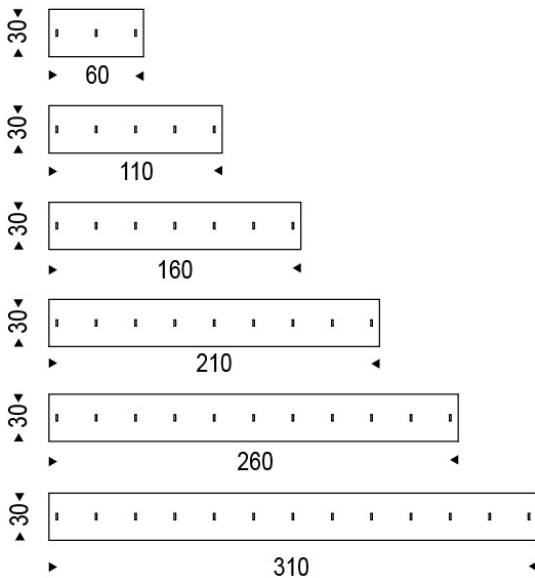

AIRPORT

Design: Giorgio Cattelan

DIMENSIONS

110x30 - 110
160x30 - 160
210x30 - 210
260x30 - 260
310x30 - 310
60x30 - 60

DESCRIPTION

Modular wall- or ceiling-hanging bookcase. Bars and pillar in matt white (OP71), black (OP73) or graphite (OP69) varnished steel. Shelves in Canaletto walnut (NC), burned oak (RB), matt white (OP7) or matt graphite (OP69) painted wood.