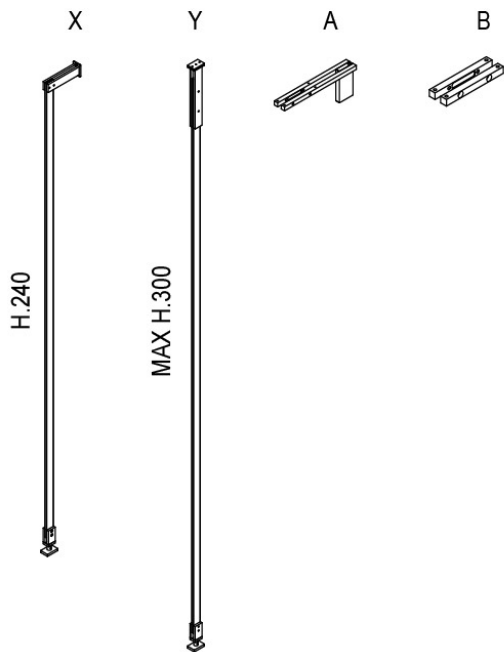

AIRPORT

Design: Giorgio Cattelan

DIMENSIONS

110x30 - 110
160x30 - 160
210x30 - 210
260x30 - 260
310x30 - 310
60x30 - 60

DESCRIPTION

Modular wall- or ceiling-hanging bookcase. Bars and pillar in matt white (OP71), black (OP73) or graphite (OP69) varnished steel. Shelves in Canaletto walnut (NC), burned oak (RB), matt white (OP7) or matt graphite (OP69) painted wood.