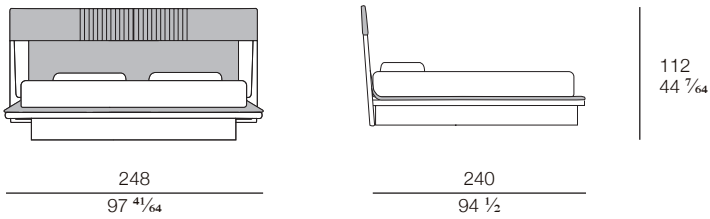

VINE Bed
Designer: Frank Jiang
Year: 2019

DESCRIPTION

Vine collection upholstered bed. Wooden headboard and frame with leather application, finish grey color walnut effect. More wooden finishes and leathers are available in our samples books.

DRAWINGS

measures in cm and inch

FOR SLATTED BASE AND MATTRESS CM 180X200 - IN. 70 ⁷/₈ x 78 ³/₄

FOR SLATTED BASE AND MATTRESS CM 200X200 - IN. 78 ³/₄ x 78 ³/₄