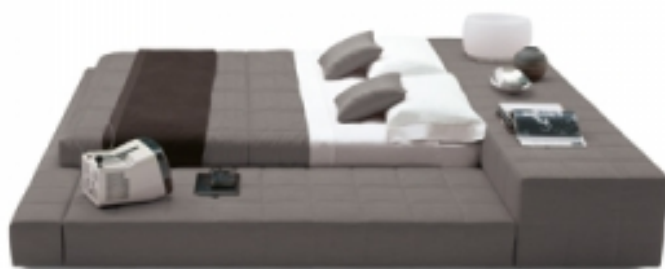

BONALDO

SQUARING

design Giuseppe Viganò

A design choice that privileges modern geometric shapes, playing with the volumes of the various elements. Thanks to the upholstery on every side, Squaring can perfectly be positioned in the middle of the room.

Available in the single or double bed version, it can be teamed with a wide range of accessories and it is available in various shapes: Squaring dormeuse, Squaring basso, Squaring alto, Squaring isola, Squaring isola alta, Squaring penisola. The fully removable upholstery covers are available in fabric, skay (eco-leather) or leather. The feet are made of anthracite grey-painted or, upon request, dark brown-painted wood.