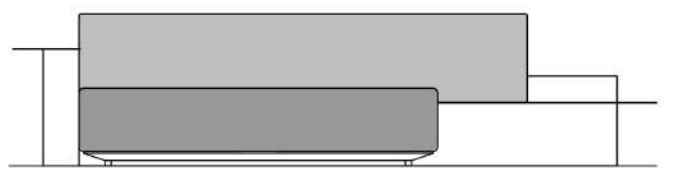

Symphony Bed - Letto - Bett
 Lit - Кровать

300
 [118 1/8 \"

430
 [169 5/16 \"

200
 [78 3/4 \"

200
 [78 3/4 \"

420
 [165 3/8 \"

340
 [133 7/8 \"

200
 [78 3/4 \"

200
 [78 3/4 \"