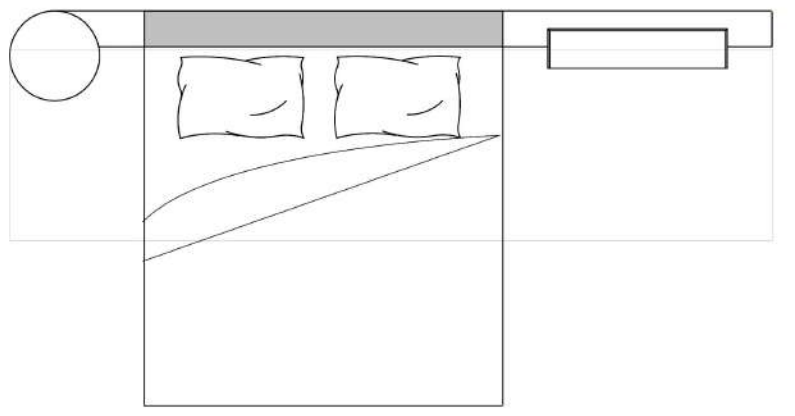

Symphony Bed - Letto - Bett
 Lit - Кровать

300
 [118 1/8 \"

430
 [169 5/16 \"

200
 [78 3/4 \"

200
 [78 3/4 \"

420
 [165 3/8 \"

340
 [133 7/8 \"

200
 [78 3/4 \"

200
 [78 3/4 \"