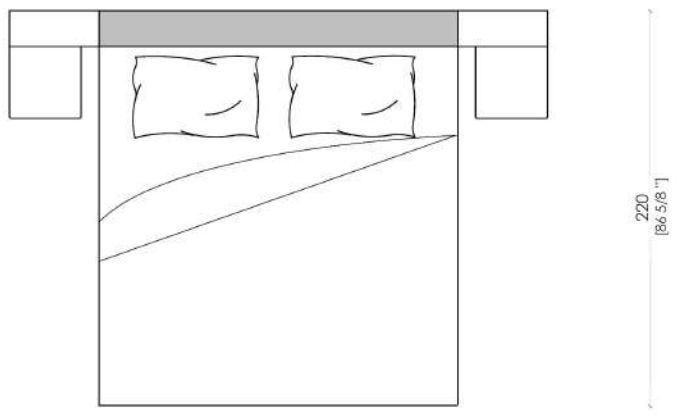

Symphony Bed - Letto - Bett
 Lit - Кровать

300
 [118 1/8 \"

430
 [169 5/16 \"

200
 [78 3/4 \"

200
 [78 3/4 \"

420
 [165 3/8 \"

340
 [133 7/8 \"

200
 [78 3/4 \"

200
 [78 3/4 \"