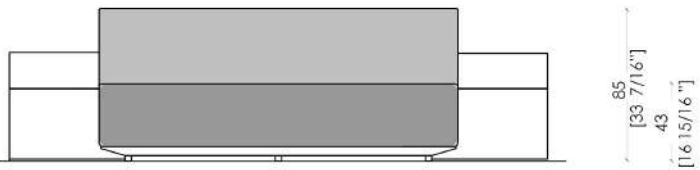

Symphony Bed - Letto - Bett
 Lit - Кровать

300
 [118 1/8 \"

430
 [169 5/16 \"

200
 [78 3/4 \"

200
 [78 3/4 \"

420
 [165 3/8 \"

340
 [133 7/8 \"

200
 [78 3/4 \"

200
 [78 3/4 \"