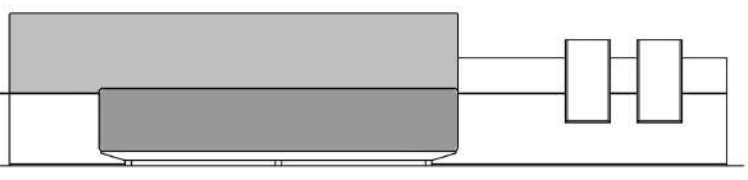

Symphony Bed - Letto - Bett
 Lit - Кровать

300
 [118 1/8 \"

430
 [169 5/16 \"

200
 [78 3/4 \"

200
 [78 3/4 \"

420
 [165 3/8 \"

340
 [133 7/8 \"

200
 [78 3/4 \"

200
 [78 3/4 \"