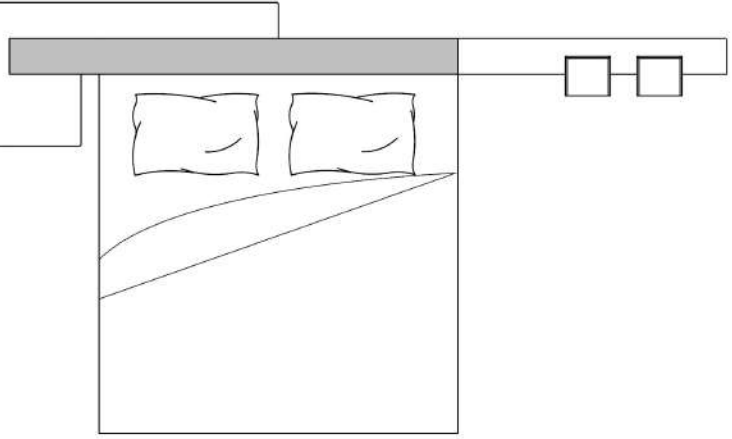

Symphony Bed - Letto - Bett
 Lit - Кровать

300
 [118 1/8 \"

430
 [169 5/16 \"

200
 [78 3/4 \"

200
 [78 3/4 \"

420
 [165 3/8 \"

340
 [133 7/8 \"

200
 [78 3/4 \"

200
 [78 3/4 \"