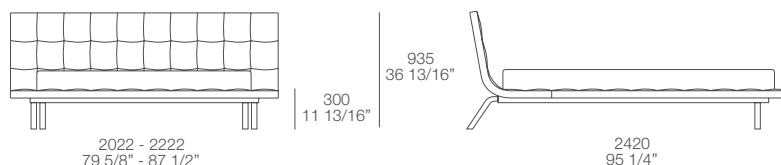

Night collection

Variety is the word to define the collection: eleven different proposals, eleven ideas for the night area; functionality, design and emotions are joined together in beds with a strong personality. To complete the choice there are "dedicated" containers, coherent in style, along with one multipurpose serie, which can be freely combined. Conceived to really satisfy any resting requirements, this system includes also mattresses, pillow and complements.

Finishings:

Upholstered bedframe and headboard with stretched cover not removable in eco-leather and leather. Chromed and bronze painted feet.

Dimensions:

Dimensions for mattresses:

mm 1600 X 2000
mm 1800 X 2000