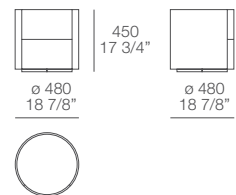

Finishings:

Upholstered bedframe and headboard with stretched cover not removable in eco-leather and leather. Chromed and bronze painted feet.

Dimensions:

Dimensions for mattresses:

mm 1600 X 2000
mm 1800 X 2000

Dimensions:

Dream benches

Night table

Little mattress for Dream benches

Pouf