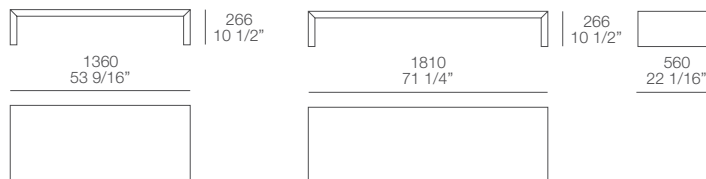

Finishings:

Upholstered bedframe and headboard with stretched cover not removable in eco-leather and leather. Chromed and bronze painted feet.

Dimensions:

Dimensions for mattresses:

mm 1600 X 2000
mm 1800 X 2000

Dimensions:

Dream benches

Night table

Little mattress for Dream benches

Pouf