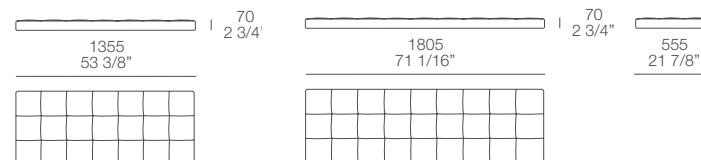

Dimensions:

Dream benches

Night table

Little mattress for Dream benches

Pouf