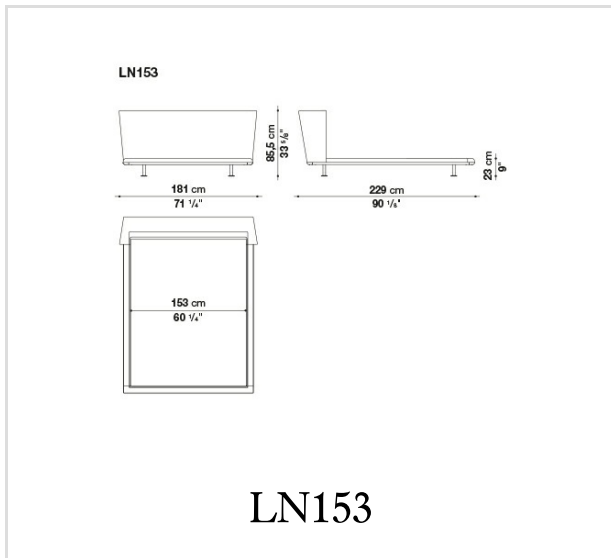


Noonu

BEDS

Antonio Citterio

Description

A brand new element in the Noonu archipelago is the bed. Its lines echo the design of the sofa, in particular the headboard, an element that instantly stands out for its understated grandeur, attracting the eye and enveloping the body. In pure Noonu style, the underlying frame is slightly suspended off the ground as if floating on the floor. At the base of the bed we find the usual metal profile in curved aluminium, available in bright brushed, black chromed and pewter grey versions. As with the whole Noonu range, the bed can be covered in leather or fabric. For ease of movement, the bed can rest on four fixed feet or on two fixed feet and two wheels, positioned inside the frame to remove them from view.

Technical information

Technical drawings

B&B Italia reserves the right to make technological and aesthetic improvements to its models, including changes to the sizes and materials, without notice. The technical drawings do not define the details of the product. The measurements shown are indicative and may undergo changes. In particular, the dimensions relevant to the padded parts are subject to usage tolerances over time caused by the normal adjustment of the padding. For the specific information, please contact the dealer closest to you.