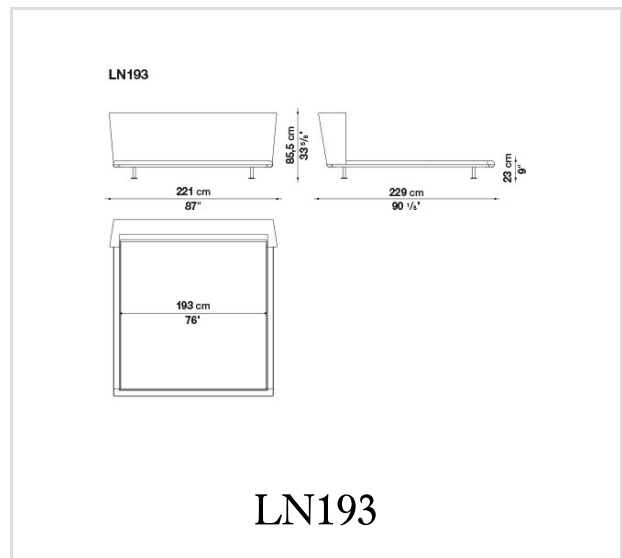


Noonu

BEDS

Antonio Citterio

Description

A brand new element in the Noonu archipelago is the bed. Its lines echo the design of the sofa, in particular the headboard, an element that instantly stands out for its understated grandeur, attracting the eye and enveloping the body. In pure Noonu style, the underlying frame is slightly suspended off the ground as if floating on the floor. At the base of the bed we find the usual metal profile in curved aluminium, available in bright brushed, black chromed and pewter grey versions. As with the whole Noonu range, the bed can be covered in leather or fabric. For ease of movement, the bed can rest on four fixed feet or on two fixed feet and two wheels, positioned inside the frame to remove them from view.

Technical information

Technical drawings

B&B Italia reserves the right to make technological and aesthetic improvements to its models, including changes to the sizes and materials, without notice. The technical drawings do not define the details of the product. The measurements shown are indicative and may undergo changes. In particular, the dimensions relevant to the padded parts are subject to usage tolerances over time caused by the normal adjustment of the padding. For the specific information, please contact the dealer closest to you.