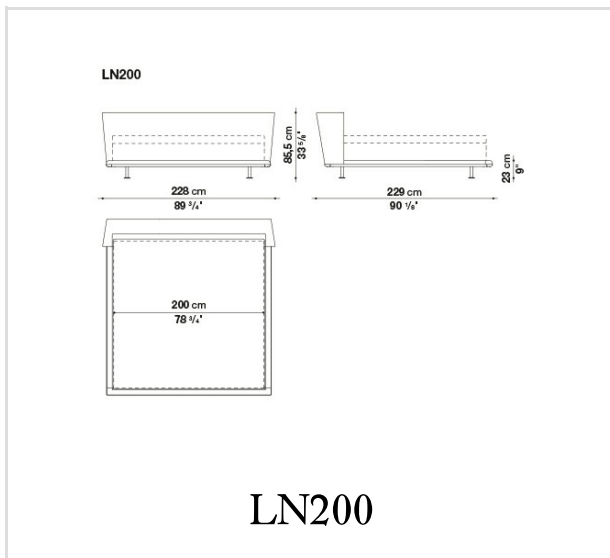


Noonu

BEDS

Antonio Citterio

Description

A brand new element in the Noonu archipelago is the bed. Its lines echo the design of the sofa, in particular the headboard, an element that instantly stands out for its understated grandeur, attracting the eye and enveloping the body. In pure Noonu style, the underlying frame is slightly suspended off the ground as if floating on the floor. At the base of the bed we find the usual metal profile in curved aluminium, available in bright brushed, black chromed and pewter grey versions. As with the whole Noonu range, the bed can be covered in leather or fabric. For ease of movement, the bed can rest on four fixed feet or on two fixed feet and two wheels, positioned inside the frame to remove them from view.

Technical information

Technical drawings

B&B Italia reserves the right to make technological and aesthetic improvements to its models, including changes to the sizes and materials, without notice. The technical drawings do not define the details of the product. The measurements shown are indicative and may undergo changes. In particular, the dimensions relevant to the padded parts are subject to usage tolerances over time caused by the normal adjustment of the padding. For the specific information, please contact the dealer closest to you.