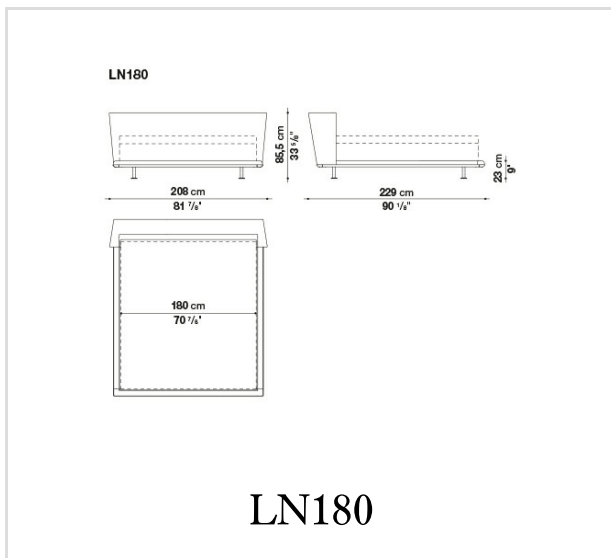


Noonu

BEDS

Antonio Citterio

Description

A brand new element in the Noonu archipelago is the bed. Its lines echo the design of the sofa, in particular the headboard, an element that instantly stands out for its understated grandeur, attracting the eye and enveloping the body. In pure Noonu style, the underlying frame is slightly suspended off the ground as if floating on the floor. At the base of the bed we find the usual metal profile in curved aluminium, available in bright brushed, black chromed and pewter grey versions. As with the whole Noonu range, the bed can be covered in leather or fabric. For ease of movement, the bed can rest on four fixed feet or on two fixed feet and two wheels, positioned inside the frame to remove them from view.

Technical information

Technical drawings

B&B Italia reserves the right to make technological and aesthetic improvements to its models, including changes to the sizes and materials, without notice. The technical drawings do not define the details of the product. The measurements shown are indicative and may undergo changes. In particular, the dimensions relevant to the padded parts are subject to usage tolerances over time caused by the normal adjustment of the padding. For the specific information, please contact the dealer closest to you.