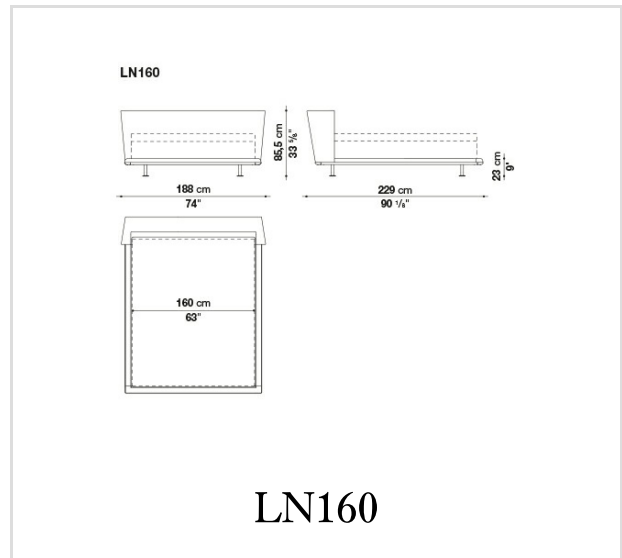


Noonu

BEDS

Antonio Citterio

Description

A brand new element in the Noonu archipelago is the bed. Its lines echo the design of the sofa, in particular the headboard, an element that instantly stands out for its understated grandeur, attracting the eye and enveloping the body. In pure Noonu style, the underlying frame is slightly suspended off the ground as if floating on the floor. At the base of the bed we find the usual metal profile in curved aluminium, available in bright brushed, black chromed and pewter grey versions. As with the whole Noonu range, the bed can be covered in leather or fabric. For ease of movement, the bed can rest on four fixed feet or on two fixed feet and two wheels, positioned inside the frame to remove them from view.

Technical information

Technical drawings

B&B Italia reserves the right to make technological and aesthetic improvements to its models, including changes to the sizes and materials, without notice. The technical drawings do not define the details of the product. The measurements shown are indicative and may undergo changes. In particular, the dimensions relevant to the padded parts are subject to usage tolerances over time caused by the normal adjustment of the padding. For the specific information, please contact the dealer closest to you.