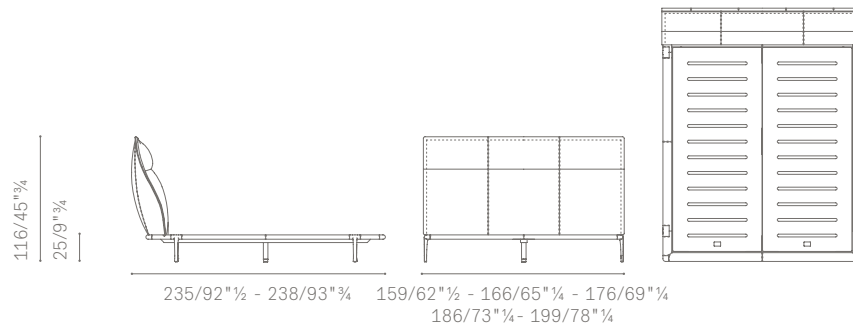

- 200 cm
- 210 cm

**N.B.** I Materassi sono mostrati e quotati a parte, vedi sezione dedicata.

Rear headboard. Available upholstered in:

- Fabric (Poltrona Frau Jacquard fabric)
- Leather (matching the headboard and bedframe upholstery)

**Mattress length.** (except for the "Queen-size" and "King-size" versions)

- 200 cm
- 210 cm

**Please note.** Mattresses are shown and priced separately, please consult the dedicated section.

#### DIMENSIONI DISPONIBILI

↓ Misure Letto	↓ Misure Materasso
cm 166×235 / 65"¼×92"½	cm 160×200 / 63"×78"¾
cm 166×235 / 65"¼×92"½	cm 160×210 / 63"×82"¾
cm 176×235 / 69"¼×92"½	cm 170×200 / 67"¼×78"¾
cm 176×235 / 69"¼×92"½	cm 170×210 / 67"¼×82"¾
cm 186×235 / 73"¼×92"½	cm 180×200 / 70"¾×78"¾
cm 186×235 / 73"¼×92"½	cm 180×210 / 70"¾×82"¾
cm 159×238 / 62"½×93"¾	cm 153×203 / 60"¼×80" (Queen-size)
cm 199×238 / 78"¼×93"¾	cm 193×203 / 76"×80" (King-size)

#### AVAILABLE SIZES

↓ Bed sizes	↓ Mattress sizes
cm 166×235 / 65"¼×92"½	cm 160×200 / 63"×78"¾
cm 166×235 / 65"¼×92"½	cm 160×210 / 63"×82"¾
cm 176×235 / 69"¼×92"½	cm 170×200 / 67"¼×78"¾
cm 176×235 / 69"¼×92"½	cm 170×210 / 67"¼×82"¾
cm 186×235 / 73"¼×92"½	cm 180×200 / 70"¾×78"¾
cm 186×235 / 73"¼×92"½	cm 180×210 / 70"¾×82"¾
cm 159×238 / 62"½×93"¾	cm 153×203 / 60"¼×80" (Queen-size)
cm 199×238 / 78"¼×93"¾	cm 193×203 / 76"×80" (King-size)