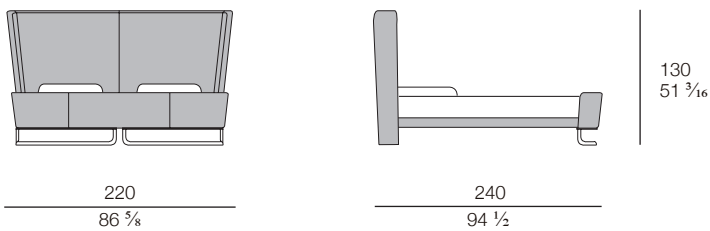

### DESCRIPTION

Milano collection bed. Wooden structure covered in leather. Metal details in brushed nickel. More leathers are available in our samples books.

### DRAWINGS

measures in cm and inch

FOR SLATTED BASE AND MATTRESS CM 180X200 - IN. 70 <sup>7</sup>/<sub>8</sub> x 78 <sup>3</sup>/<sub>4</sub>

FOR SLATTED BASE AND MATTRESS CM 200X200 - IN. 78 <sup>3</sup>/<sub>4</sub> x 78 <sup>3</sup>/<sub>4</sub>