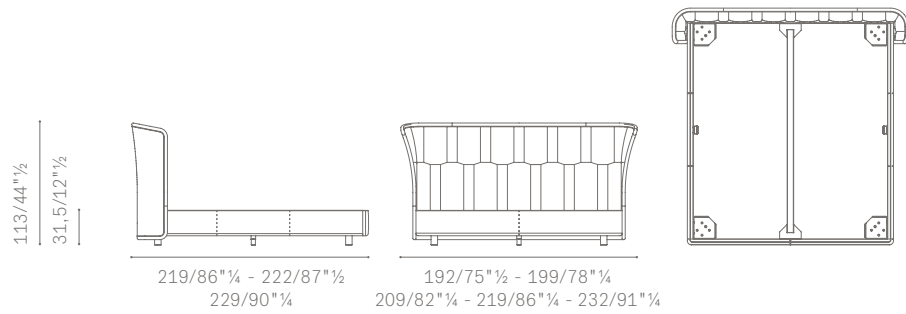

Rear headboard. Available upholstered in:

- Fabric (Poltrona Frau Jacquard fabric)
- Leather (matching the upholstery)

Mattress length. (except for the "Queen-size" and "King-size" versions)

- 200 cm
- 210 cm

Please note. Bedstead Bases and Mattresses are shown and priced separately, please consult the dedicated section.

DIMENSIONI DISPONIBILI

↓ Misure Letto	↓ Misure Materasso
cm 199×219 / 78"¼x86"¼	cm 160×200 / 63"x78"¾
cm 199×229 / 78"¼x90"¼	cm 160×210 / 63"x82"¾
cm 209×219 / 82"¼x86"¼	cm 170×200 / 67"¼x78"¾
cm 209×229 / 82"¼x90"¼	cm 170×210 / 67"¼x82"¾
cm 219×219 / 86"¼x86"¼	cm 180×200 / 70"¾x78"¾
cm 219×229 / 86"¼x90"¼	cm 180×210 / 70"¾x82"¾
cm 192×222 / 75"½x87"½	cm 153×203 / 60"¼x80" (Queen-size)
cm 232×222 / 91"¼x87"½	cm 193×203 / 76"x80" (King-size)

AVAILABLE SIZES

↓ Bed sizes	↓ Mattress sizes
cm 199×219 / 78"¼x86"¼	cm 160×200 / 63"x78"¾
cm 199×229 / 78"¼x90"¼	cm 160×210 / 63"x82"¾
cm 209×219 / 82"¼x86"¼	cm 170×200 / 67"¼x78"¾
cm 209×229 / 82"¼x90"¼	cm 170×210 / 67"¼x82"¾
cm 219×219 / 86"¼x86"¼	cm 180×200 / 70"¾x78"¾
cm 219×229 / 86"¼x90"¼	cm 180×210 / 70"¾x82"¾
cm 192×222 / 75"½x87"½	cm 153×203 / 60"¼x80" (Queen-size)
cm 232×222 / 91"¼x87"½	cm 193×203 / 76"x80" (King-size)