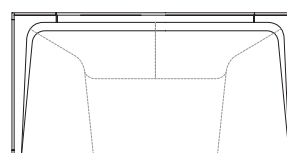

A programme of double beds with the headboard frame in curved multi-layer poplar wood, veneer and solid walnut canaletto wood. The headboard, that has in the middle a padding in expanded polyurethane covered with fibre, can be purchased separately, because it can be fixed to the wall. The bed frame, for slatted bases of 180 and 200 cm in width, in multi-layer and expanded polyurethane covered with fibre, has supports of the slatted base that can be regulated in height. The central crossbar is in painted metal with supports to regulate height to use single slat bases. The removable upholstery of the headboard is quilted in fabric or in leather with stitchings.

52735
Giroletto imbottito
Upholstered bed frame
cm 200 x 210 x h 27
in 78 3/4 x 82 3/4 x h 10 5/8

RETE - SLAT BASE
cm 180 in 70 7/8

52730
Testata in noce canaletto e tessuto
Headboard in walnut canaletto and fabric
cm 220 x 18 x h 120
in 86 5/8 x 7 1/8 x h 47 1/4

RETE - SLAT BASE
cm 180 in 70 7/8

52732
Testata in noce canaletto e pelle
Headboard in walnut canaletto and leather
cm 220 x 18 x h 120
in 86 5/8 x 7 1/8 x h 47 1/4

RETE - SLAT BASE
cm 180 in 70 7/8

52745
Giroletto imbottito
Upholstered bed frame
cm 220 x 210 x h 27
in 86 5/8 x 82 3/4 x h 10 5/8

RETE - SLAT BASE
cm 200 in 78 3/4

52740
Testata in noce canaletto e tessuto
Headboard in walnut canaletto and fabric
cm 240 x 18 x h 120
in 94 1/2 x 7 1/8 x h 47 1/4

RETE - SLAT BASE
cm 200 in 78 3/4

52742
Testata in noce canaletto e pelle
Headboard in walnut canaletto and leather
cm 240 x 18 x h 120
in 94 1/2 x 7 1/8 x h 47 1/4