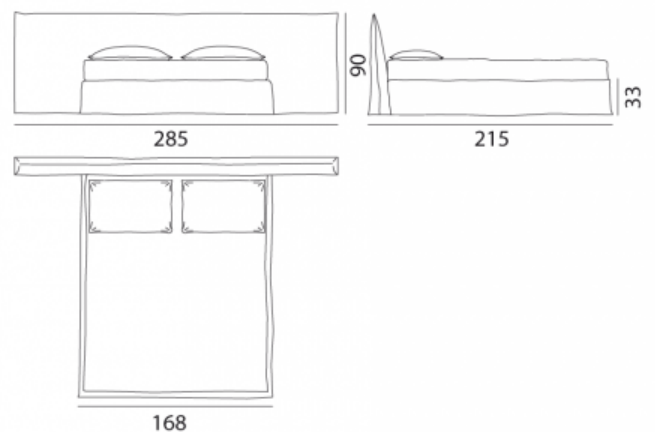

GERVASONI™

Ghost 81 E

Collection: Ghost / Beds
Design: Paola Navone

Knock-down bed, multilayer and solid wood frame, adjustable slat supports, upholstered with polyurethane foams, removable cover. Available without or with slat 160 x 200 cm or with storage base. Available also for slat dimension 180x200.