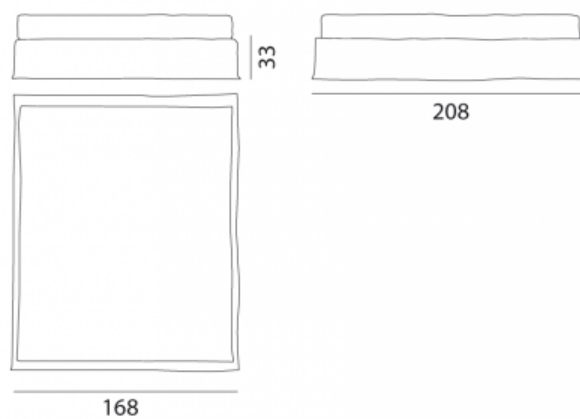

## Ghost 80 EL

Collection: Ghost / Beds

Design: Paola Navone

Knock-down bed, multilayer and solid wood frame, adjustable slat supports, upholstered with polyurethane foams, removable cover. Available without or with slat 160 x 200 cm or with storage base. Available also for the following slat dimensions: 90x200, 120x200, 140x200, 180x200, 200x200.