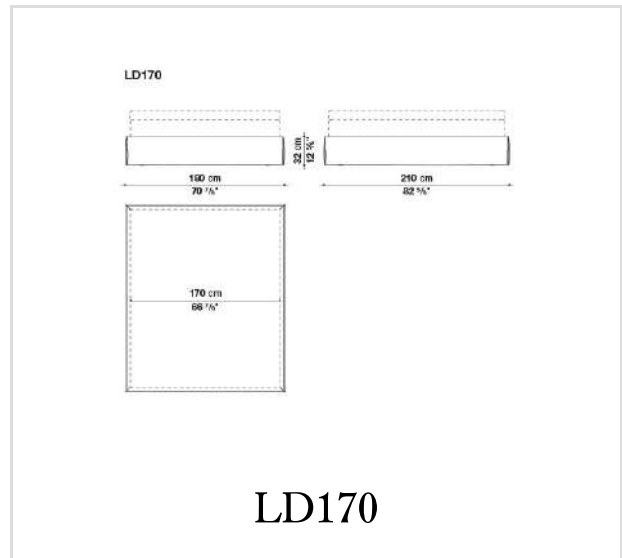

Technical drawings