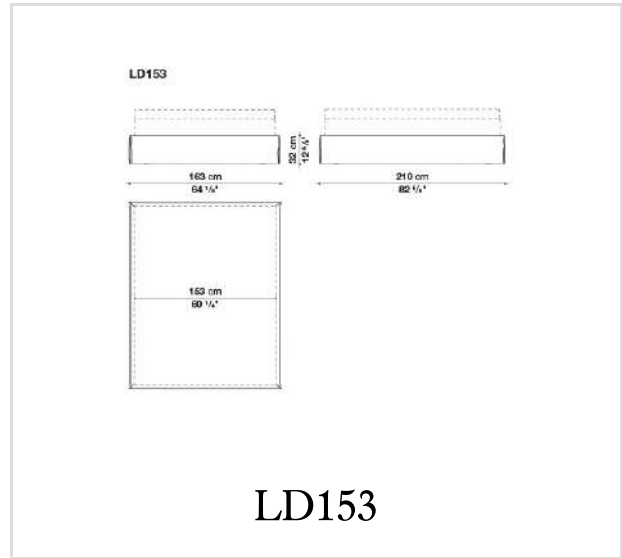

Technical drawings