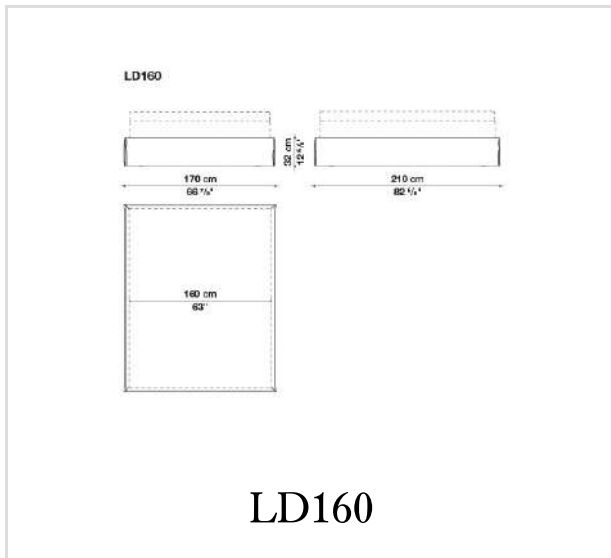

Technical drawings