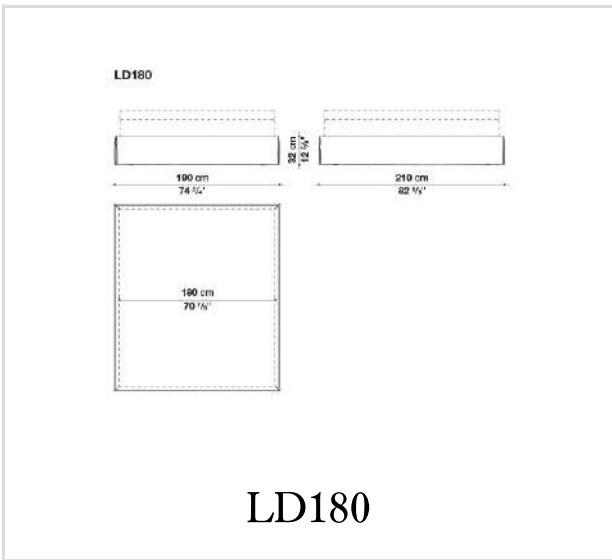

B&B Italia reserves the right to make technological and aesthetic improvements to its models, including changes to the sizes and materials, without notice. The technical drawings do not define the details of the product. The measurements shown are indicative and may undergo changes. In particular, the dimensions relevant to the padded parts are subject to usage tolerances over time caused by the normal adjustment of the padding. For the specific information, please contact the dealer closest to you.