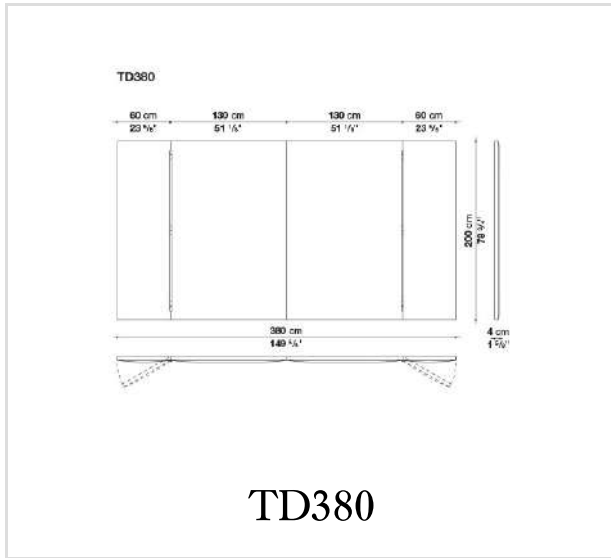

Technical drawings