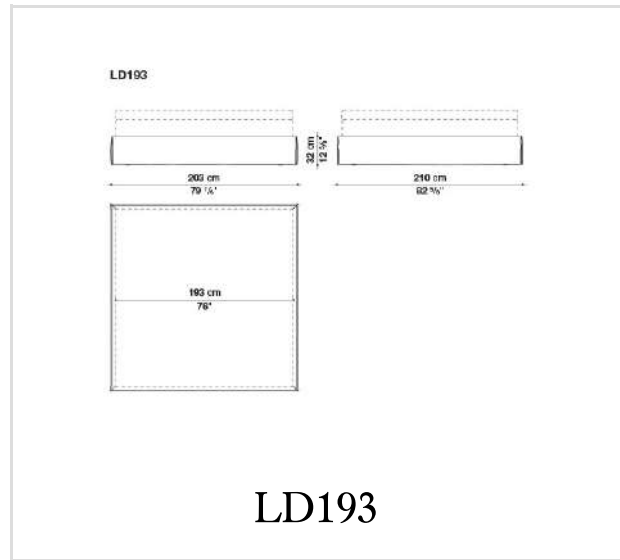

B&B Italia reserves the right to make technological and aesthetic improvements to its models, including changes to the sizes and materials, without notice. The technical drawings do not define the details of the product. The measurements shown are indicative and may undergo changes. In particular, the dimensions relevant to the padded parts are subject to usage tolerances over time caused by the normal adjustment of the padding. For the specific information, please contact the dealer closest to you.