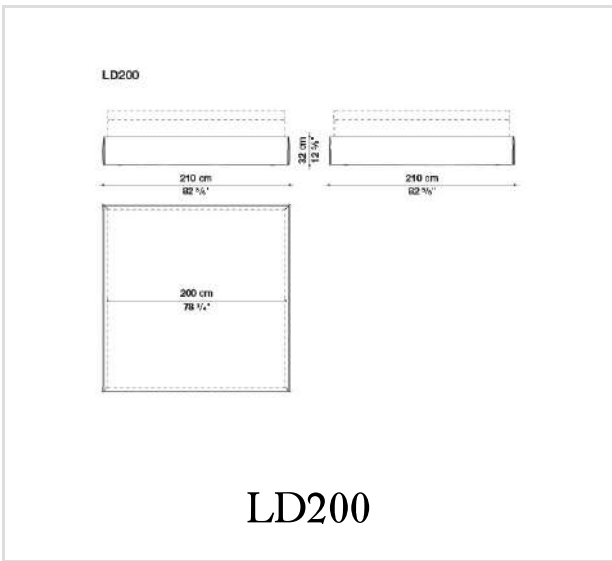

B&B Italia reserves the right to make technological and aesthetic improvements to its models, including changes to the sizes and materials, without notice. The technical drawings do not define the details of the product. The measurements shown are indicative and may undergo changes. In particular, the dimensions relevant to the padded parts are subject to usage tolerances over time caused by the normal adjustment of the padding. For the specific information, please contact the dealer closest to you.