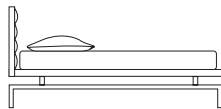

Standard	L/W 175	H 170	P/D 209
	W 68,9"	H 66,9"	D 82,3"
Queen-Size	L/W 161	H 170	P/D 215
	W 63,4"	H 66,9"	D 84,6"
King-Size	L/W 205	H 170	P/D 215
	W 80,7"	H 66,9"	D 84,6"
Europe	L/W 190	H 170	P/D 212
	W 74,8"	H 66,9"	D 83,5"

per materasso	L/W 170	P/D 197
for mattress	W 66,9"	D 77,5"
per materasso	L/W 150	P/D 203
for mattress	W 59"	D 79,9"
per materasso	L/W 193	P/D 203
for mattress	W 76"	D 79,9"
per materasso	L/W 180	P/D 200
for mattress	W 70,9"	D 78,7"

Boss bed MEDIUM art. 9087

Standard	L/W 175	H 126	P/D 209
	W 68,9"	H 49,6"	D 82,3"
Queen-Size	L/W 161	H 126	P/D 215
	W 63,4"	H 49,6"	D 84,6"
King-Size	L/W 205	H 126	P/D 215
	W 80,7"	H 49,6"	D 84,6"
Europe	L/W 190	H 126	P/D 212
	W 74,8"	H 49,6"	D 83,5"

Boss bed LOW art. 9017

Standard	L/W 175	H 98	P/D 209
	W 68,9"	H 38,6"	D 82,3"
Queen-Size	L/W 161	H 98	P/D 215
	W 63,4"	H 38,6"	D 84,6"
King-Size	L/W 205	H 98	P/D 215
	W 80,7"	H 38,6"	D 84,6"
Europe	L/W 190	H 98	P/D 212
	W 74,8"	H 38,6"	D 83,5"