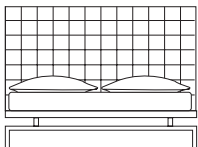

Letto in pelle BOSS BED LOW. BOSS BED LOW covered in leather.

Letto in pelle BOSS BED MEDIUM. BOSS BED MEDIUM covered in leather.

Letto in pelle BOSS BED WIDE. BOSS BED WIDE covered in leather.

BOSS BED

Boss bed HIGH art. 9007

Standard	L/W 175	H 170	P/D 209
	W 68,9"	H 66,9"	D 82,3"
Queen-Size	L/W 161	H 170	P/D 215
	W 63,4"	H 66,9"	D 84,6"
King-Size	L/W 205	H 170	P/D 215
	W 80,7"	H 66,9"	D 84,6"
Europe	L/W 190	H 170	P/D 212
	W 74,8"	H 66,9"	D 83,5"

Boss bed MEDIUM art. 9087

Standard	L/W 175	H 126	P/D 209
	W 68,9"	H 49,6"	D 82,3"
Queen-Size	L/W 161	H 126	P/D 215
	W 63,4"	H 49,6"	D 84,6"
King-Size	L/W 205	H 126	P/D 215
	W 80,7"	H 49,6"	D 84,6"
Europe	L/W 190	H 126	P/D 212
	W 74,8"	H 49,6"	D 83,5"

Boss bed LOW art. 9017

Standard	L/W 175	H 98	P/D 209
	W 68,9"	H 38,6"	D 82,3"
Queen-Size	L/W 161	H 98	P/D 215
	W 63,4"	H 38,6"	D 84,6"
King-Size	L/W 205	H 98	P/D 215
	W 80,7"	H 38,6"	D 84,6"
Europe	L/W 190	H 98	P/D 212
	W 74,8"	H 38,6"	D 83,5"