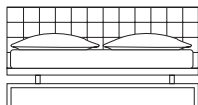

Standard	L/W 175	H 170	P/D 209
	W 68,9"	H 66,9"	D 82,3"
Queen-Size	L/W 161	H 170	P/D 215
	W 63,4"	H 66,9"	D 84,6"
King-Size	L/W 205	H 170	P/D 215
	W 80,7"	H 66,9"	D 84,6"
Europe	L/W 190	H 170	P/D 212
	W 74,8"	H 66,9"	D 83,5"

per materasso	L/W 170	P/D 197
for mattress	W 66,9"	D 77,5"
per materasso	L/W 150	P/D 203
for mattress	W 59"	D 79,9"
per materasso	L/W 193	P/D 203
for mattress	W 76"	D 79,9"
per materasso	L/W 180	P/D 200
for mattress	W 70,9"	D 78,7"

Boss bed MEDIUM art. 9087

Standard	L/W 175	H 126	P/D 209
	W 68,9"	H 49,6"	D 82,3"
Queen-Size	L/W 161	H 126	P/D 215
	W 63,4"	H 49,6"	D 84,6"
King-Size	L/W 205	H 126	P/D 215
	W 80,7"	H 49,6"	D 84,6"
Europe	L/W 190	H 126	P/D 212
	W 74,8"	H 49,6"	D 83,5"

Boss bed LOW art. 9017

Standard	L/W 175	H 98	P/D 209
	W 68,9"	H 38,6"	D 82,3"
Queen-Size	L/W 161	H 98	P/D 215
	W 63,4"	H 38,6"	D 84,6"
King-Size	L/W 205	H 98	P/D 215
	W 80,7"	H 38,6"	D 84,6"
Europe	L/W 190	H 98	P/D 212
	W 74,8"	H 38,6"	D 83,5"