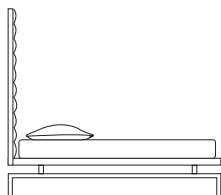

Letto in pelle BOSS BED LOW. BOSS BED LOW covered in leather.

Letto in pelle BOSS BED MEDIUM. BOSS BED MEDIUM covered in leather.

Letto in pelle BOSS BED WIDE. BOSS BED WIDE covered in leather.

BOSS BED

Boss bed HIGH art. 9007

Standard	L/W 175	H 170	P/D 209
	W 68,9"	H 66,9"	D 82,3"
Queen-Size	L/W 161	H 170	P/D 215
	W 63,4"	H 66,9"	D 84,6"
King-Size	L/W 205	H 170	P/D 215
	W 80,7"	H 66,9"	D 84,6"
Europe	L/W 190	H 170	P/D 212
	W 74,8"	H 66,9"	D 83,5"