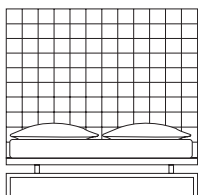

Letto in pelle BOSS BED LOW. BOSS BED LOW covered in leather.

Letto in pelle BOSS BED MEDIUM. BOSS BED MEDIUM covered in leather.

Letto in pelle BOSS BED WIDE. BOSS BED WIDE covered in leather.

BOSS BED

Boss bed HIGH art. 9007

Standard	L/W 175	H 170	P/D 209
	W 68,9"	H 66,9"	D 82,3"
Queen-Size	L/W 161	H 170	P/D 215
	W 63,4"	H 66,9"	D 84,6"
King-Size	L/W 205	H 170	P/D 215
	W 80,7"	H 66,9"	D 84,6"
Europe	L/W 190	H 170	P/D 212
	W 74,8"	H 66,9"	D 83,5"

Boss bed MEDIUM art. 9087

Standard	L/W 175	H 126	P/D 209
	W 68,9"	H 49,6"	D 82,3"
Queen-Size	L/W 161	H 126	P/D 215
	W 63,4"	H 49,6"	D 84,6"
King-Size	L/W 205	H 126	P/D 215
	W 80,7"	H 49,6"	D 84,6"
Europe	L/W 190	H 126	P/D 212
	W 74,8"	H 49,6"	D 83,5"

Boss bed LOW art. 9017

Standard	L/W 175	H 98	P/D 209
	W 68,9"	H 38,6"	D 82,3"
Queen-Size	L/W 161	H 98	P/D 215
	W 63,4"	H 38,6"	D 84,6"
King-Size	L/W 205	H 98	P/D 215
	W 80,7"	H 38,6"	D 84,6"
Europe	L/W 190	H 98	P/D 212
	W 74,8"	H 38,6"	D 83,5"