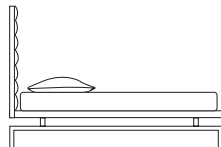

Boss bed MEDIUM art. 9087

Standard	L/W 175	H 126	P/D 209
	W 68,9"	H 49,6"	D 82,3"
Queen-Size	L/W 161	H 126	P/D 215
	W 63,4"	H 49,6"	D 84,6"
King-Size	L/W 205	H 126	P/D 215
	W 80,7"	H 49,6"	D 84,6"
Europe	L/W 190	H 126	P/D 212
	W 74,8"	H 49,6"	D 83,5"

per materasso	L/W 170	P/D 197
for mattress	W 66,9"	D 77,5"
per materasso	L/W 150	P/D 203
for mattress	W 59"	D 79,9"
per materasso	L/W 193	P/D 203
for mattress	W 76"	D 79,9"
per materasso	L/W 180	P/D 200
for mattress	W 70,9"	D 78,7"