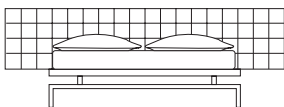

Boss bed WIDE art. 9027

Standard	L/W 263	H 98	P/D 209
	W 103,5"	H 38,6"	D 82,3"
Queen-Size	L/W 263	H 98	P/D 215
	W 103,5"	H 38,6"	D 84,6"
King-Size	L/W 263	H 98	P/D 215
	W 103,5"	H 38,6"	D 84,6"
Europe	L/W 263	H 98	P/D 212
	W 103,5"	H 38,6"	D 83,5"

per materasso	L/W 170	P/D 197
for mattress	W 66,9"	D 77,5"
per materasso	L/W 150	P/D 203
for mattress	W 59"	D 79,9"
per materasso	L/W 193	P/D 203
for mattress	W 76"	D 79,9"
per materasso	L/W 180	P/D 200
for mattress	W 70,9"	D 78,7"