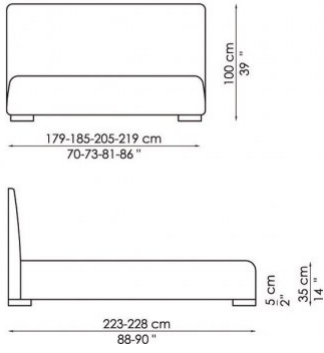

Bloom

Bloom contenitore
with storage

Bloom alto

Bloom alto contenitore
with storage

Bloom ego

Bloom ego contenitore
with storage