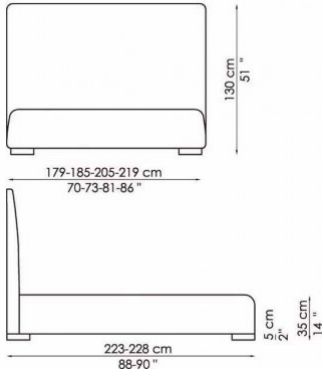

### PIEDINI:

anthracite grey-painted wood  
dark brown-painted wood (on request)

Bloom

Bloom contenitore  
with storage

Bloom alto

Bloom alto contenitore  
with storage

Bloom ego

Bloom ego contenitore  
with storage