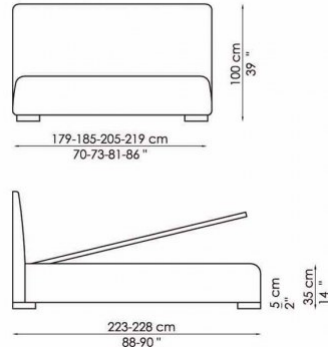

### PIEDINI:

anthracite grey-painted wood  
dark brown-painted wood (on request)

Bloom

Bloom contenitore  
with storage

Bloom alto

Bloom alto contenitore  
with storage

Bloom ego

Bloom ego contenitore  
with storage