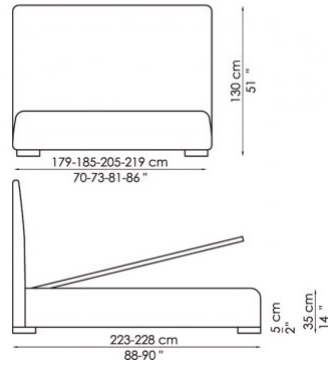

### PIEDINI:

anthracite grey-painted wood  
dark brown-painted wood (on request)

Bloom

Bloom contenitore  
with storage

Bloom alto

Bloom alto contenitore  
with storage

Bloom ego

Bloom ego contenitore  
with storage