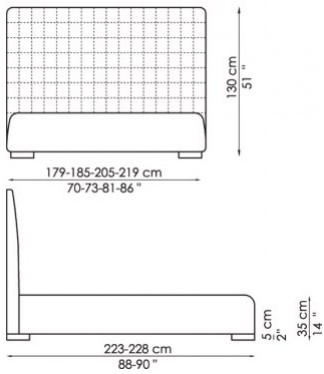

### PIEDINI:

anthracite grey-painted wood  
dark brown-painted wood (on request)

Bloom

Bloom contenitore  
with storage

Bloom alto

Bloom alto contenitore  
with storage

Bloom ego

Bloom ego contenitore  
with storage