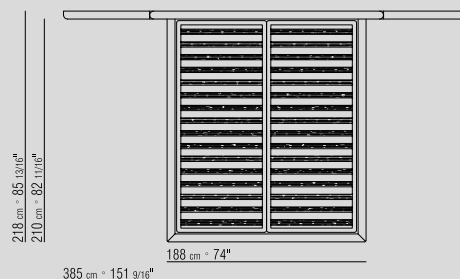

FRAME IN WOOD WITH POLYURETHANE PADDING COVERED WITH A PROTECTIVE FABRIC LINING

PLATFORM WITH WOODEN SLATS

MATTRESS DIM. 160X200CM/ 170X200CM/ 180X200CM/ 200X200CM.

HEADBOARD UPHOLSTERY NOT REMOVABLE FABRIC OR LEATHER COVERS.

1LPL1

1LPL2

1LPL3

1LPL5