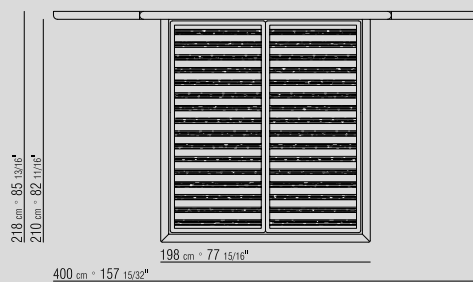

FRAME IN WOOD WITH POLYURETHANE PADDING COVERED WITH A PROTECTIVE FABRIC LINING

PLATFORM WITH WOODEN SLATS

MATTRESS DIM. 160X200CM/ 170X200CM/ 180X200CM/ 200X200CM.

HEADBOARD UPHOLSTERY NOT REMOVABLE FABRIC OR LEATHER COVERS.

1LPL1

1LPL2

1LPL3

1LPL5