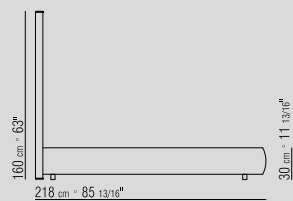

FRAME IN WOOD WITH POLYURETHANE PADDING COVERED WITH A PROTECTIVE FABRIC LINING

PLATFORM WITH WOODEN SLATS

MATTRESS DIM. 160X200CM/ 170X200CM/ 180X200CM/ 200X200CM.

HEADBOARD UPHOLSTERY NOT REMOVABLE FABRIC OR LEATHER COVERS.

1LPL1

1LPL2

1LPL3

1LPL5