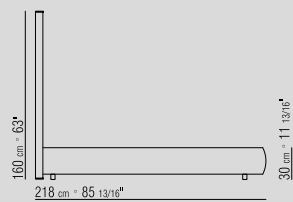

FRAME IN WOOD WITH POLYURETHANE PADDING COVERED WITH A PROTECTIVE FABRIC LINING

PLATFORM WITH WOODEN SLATS

MATTRESS DIM. 160X200CM/ 170X200CM/ 180X200CM/ 200X200CM.

HEADBOARD UPHOLSTERY NOT REMOVABLE FABRIC OR LEATHER COVERS.

1LPL1

1LPL2

1LPL3

1LPL5