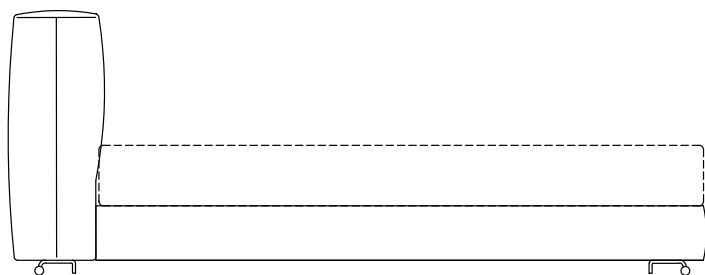

regolabile in quattro diverse posizioni di altezza della rete: 1° 4,5 cm, 2° 7,3 cm, 3° 9,5 cm, 4° 12,6 cm, verificare la misura utile d'appoggio della rete all'interno del letto come da disegno

Giroletto

in legno multistrato con imbottitura in poliuretano espanso rivestita in tessuto protettivo accoppiato

Testata

in metallo con imbottitura in poliuretano stampato e fibra di poliestere rivestita in tessuto protettivo accoppiato

Piedi

tubolare in metallo verniciato a forno con polveri epossidiche

Rivestimento

sfoderabile sia nella versione in tessuto che nella versione in pelle

Rigid base

in plywood with polyurethane foam padding, covered with a protective laminated fabric

Storage base

that opens, metal platform with wood slats. Bedframe in plywood with polyurethane foam padding, covered with a protective laminated fabric

Base with metal platform and wood slats

adjustable to four height positions: 1st 4.5 cm, 2nd 7.3 cm, 3rd 9.5 cm, 4th 12.6 cm; double-check there is sufficient space to support the platform inside the bed, as shown in the figure

Bedframe

in plywood with polyurethane foam padding, covered with a protective laminated fabric

Headboard

in metal with molded polyurethane and polyester fiber padding, covered with a protective laminated fabric

Feet

in tubular metal with epoxy powder-coat finish

Upholstery

is removable in both the fabric and leather versions