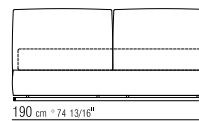

BASE CON PIANALE A DOGHE | BASE WITH
PLATFORM FITTED WITH WOODEN SLATS

270M1

270M2

270M3

270M5

BASE CONTENITORE APRIBILE CON PIANALE
A DOGHE | STORAGE BASE WITH PLATFORM
FITTED WITH WOODEN SLATS

270N1

270N2

270N3

270N5