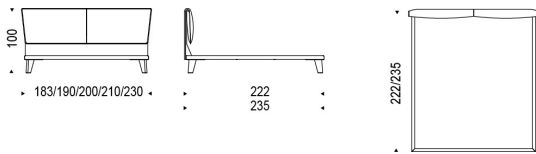

DIMENSIONS

183x222x100h - A
 190x222x100h - B
 200x222x100h - C
 210x222x100h - D
 210x235x100h - F
 223x225x100h - G
 230x222x100h - E

DESCRIPTION

Upholstered bed covered in synthetic leather or soft leather as per sample card. Headboard profiles in matching colour or in contrast in the following soft leather options: white, black, red or orange. Canaletto walnut (NC) or burned oak (RB) feet.