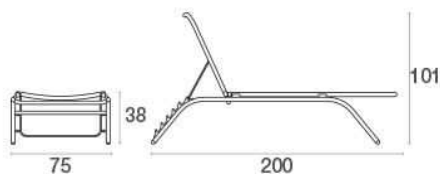

Stackable sunbed - Yard

Description

Code: 504

Type: Sunbed

Line: Yard

Collection: Advanced

Technical data

Weight: 15.4 Kg

Width: 200 cm

Depth: 75 cm

Height: 38-101 cm

Stackable: 2

Static Load: 200 Kg

Reclining: Yes