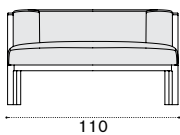

Lounge armchair

→ 28,5

GLPLT1R1

Teak + light grey rope

GLPLT5R2

Pickled teak + taupe rope

GLCUPLAW25

Cushion (seat+back), nature white

GLCUPLAW24

Cushion (seat+back), nature grey

GLCUPLPP50

Cushion (seat+back), corda

COVER406

Rain cover 112 x 112 h61

Ethimo