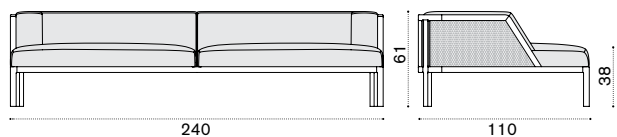

GLCUPLAW24

Cushion (seat+back), nature grey

GLCUPLPP50

Cushion (seat+back), corda

COVER406

Rain cover 112 x 112 h61

Ethimo

XL sofa