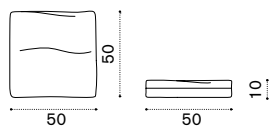

XL sofa

Item

- GLD3T1R1
- GLD3T5R2

Description

- Teak + light grey rope
- Pickled teak + taupe rope

- GLCUDIAW25
- GLCUDIAW24
- GLCUDIIPP50
- COVER407

- Cushion (seat+back), nature white
- Cushion (seat+back), nature grey
- Cushion (seat+back), corda
- Rain cover 245 x 112 h61

→ 52

Complementary back cushion for XL sofa and armchair

- GLCUSCAW25
- GLCUSCAW24
- GLCUSCPP50

- Back cushion, nature white
- Back cushion, nature grey
- Back cushion, corda

→ 1,3 ☀

Coffee table Ø 77 h25

- GLTCTH1T1LI
- GLTCTH1T5LS

- Teak + ice white, h 25
- Pickled teak + sand, h 25

- COVER412

- Rain cover Ø 80 h25

→ 9