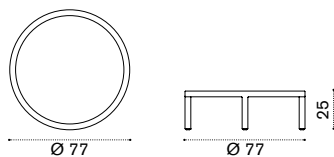

Coffee table Ø 77 h25

- GLTCTH1T1LI
- GLTCTH1T5LS

- Teak + ice white, h 25
- Pickled teak + sand, h 25

- COVER412

- Rain cover Ø 80 h25

→ 9