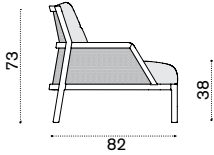

Bergère armchair

→ 19

Item

Description

GLPIT1R1

Teak + light grey rope

GLPIT5R2

Pickled teak + taupe rope

GLCUPIAW25

Cushion (seat+back), nature white

GLCUPIAW24

Cushion (seat+back), nature grey

GLCUPIPP50

Cushion (seat+back), corda

COVER405

Rain cover 84 x 87 h73