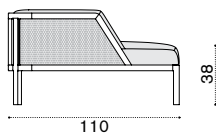

Lounge armchair

→ 28,5

GLPLT1R1

Teak + light grey rope

GLPLT5R2

Pickled teak + taupe rope

GLCUPLAW25

Cushion (seat+back), nature white

GLCUPLAW24

Cushion (seat+back), nature grey

GLCUPLPP50

Cushion (seat+back), corda

COVER406

Rain cover 112 x 112 h61

Ethimo