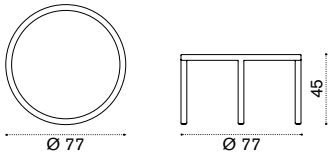

Grand Life

Christophe Pillet

Collection composed of: bergère / lounge
armchair / XL sofa / coffee table / sunbed.

Coffee table Ø 77 h45

→ 9

Item **Description**

- GLTCTH2T1LI Teak + ice white, h 45
- GLTCTH2T5LS Pickled teak + sand, h 45

- COVER411 Rain cover Ø 80 h45