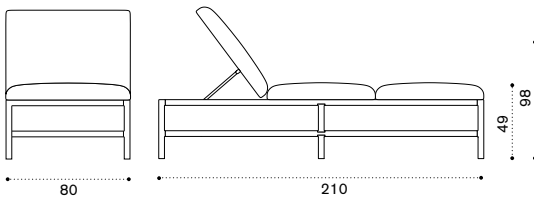

- COVER410 Rain cover 67 x 102 h25

Square coffee table 100x100 h35

→ 15

- GLTCQH1T1LI Teak + ice white
- GLTCQH1T5LS Pickled teak + sand

- COVER409 Rain cover 102 x 102 h35

Sunbed

→ 29

- GLLET1AW25 Teak + light grey + n. white
- GLLET1AW24 Teak + light grey + n. grey
- GLLET1PP50 Teak + light grey + corda
- GLLET5AW25 Pickled teak + taupe + n. white
- GLLET5AW24 Pickled teak + taupe + n. grey
- GLLET5PP50 Pickled teak + taupe + corda