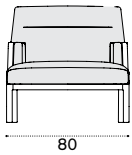

Bergère armchair

→ 19

Item

Description

GLPIT1R1

Teak + light grey rope

GLPIT5R2

Pickled teak + taupe rope

GLCUPIAW25

Cushion (seat+back), nature white

GLCUPIAW24

Cushion (seat+back), nature grey

GLCUPIPP50

Cushion (seat+back), corda

COVER405

Rain cover 84 x 87 h73