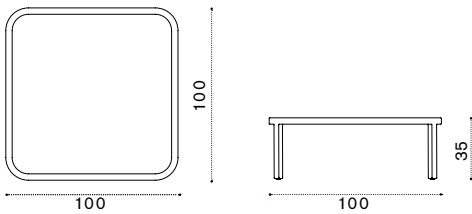

Square coffee table 100x100 h35

→ 15

- GLTCQH1T1LI Teak + ice white
- GLTCQH1T5LS Pickled teak + sand

- COVER409 Rain cover 102 x 102 h35