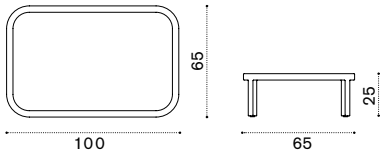

Coffee table Ø 77 h45

→ 9

Item **Description**

- GLTCTH2T1LI Teak + ice white, h 45
- GLTCTH2T5LS Pickled teak + sand, h 45

- COVER411 Rain cover Ø 80 h45

Rectangular coffee table 100x65 h25

→ 10

- GLTCRH1T1LI Teak + ice white
- GLTCRH1T5LS Pickled teak + sand