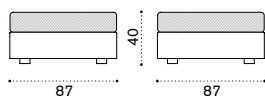

Cube

Pouf

→ 9

Item

Description

- CBPUW20 Bark
- CBPUW21 White

- CBCUPUA1 Cushion, ivory
- CBCUPUA12 Cushion, dove grey
- COVER113 Rain cover 90 x 90 h35

Corner module