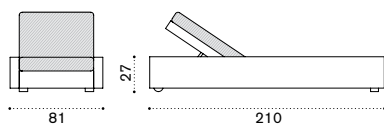

→ 39,5

CBLEW20	Bark
CBLEW21	White
CBCULEA1	Mattress, ivory, H 10 D 64 L 205
CBCULEA12	Mattress, dove grey, H 10 D 64 L 205
COVER160	Rain cover 211 x 82 h26

Double sunbed