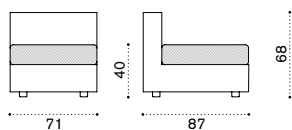

→ 19

- CBDMCW20 Bark
- CBDMCW21 White

- CBCUDMCA1 Cushion (seat+back), ivory
- CBCUDMCA12 Cushion (seat+back), dove grey
- COVER159 Rain cover 72 x 88 h67

Footstool

→ 5,2

- CBFSW20 Bark
- CBFSW21 White