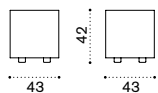

→ 5,2

- CBFSW20 Bark
- CBFSW21 White