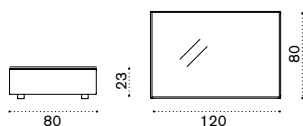

→ 22

CBTCRW20	Bark
CBTCRW21	White
COVER115	Rain cover 121 x 91 h23

Sunbed