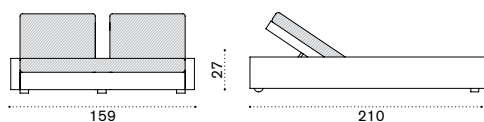

→ 68

CBLDW20	Bark
CBLDW21	White
CBCULDA1	Mattress, ivory, H 10 D 128 L 205
CBCULDA12	Mattress, dove grey, H 10 D 128 L 205
COVER161	Rain cover 211 x 163 h26